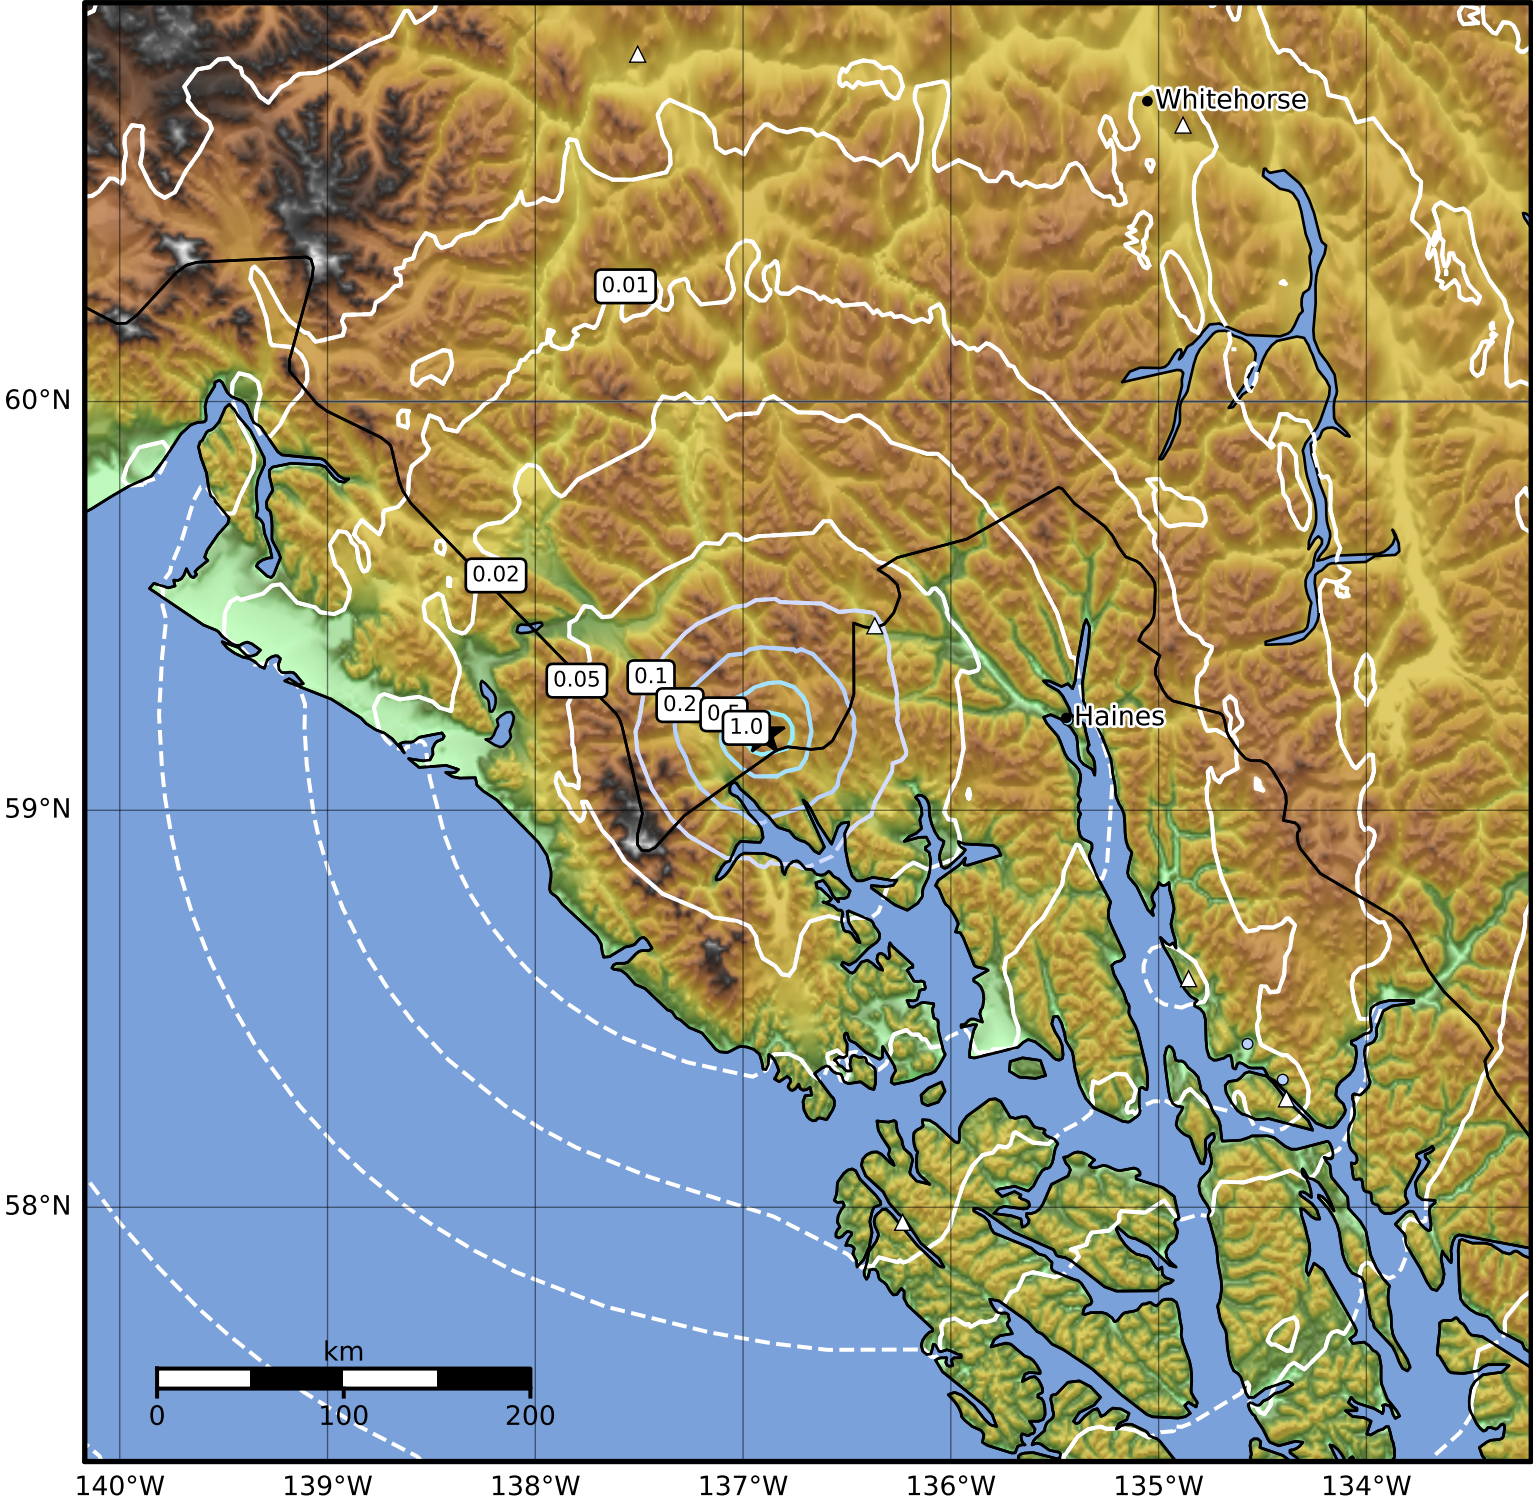

Peak Ground Acceleration Map Alaska Earthquake Center
 ShakeMap: 62 km (39 miles) WSW of Klukwan
 Oct 01, 2023 07:22:35 UTC M3.6 N59.19 W136.90 Depth: 7.0km ID:ak023cl9jwzj

PGA (%g)	0.1	0.2	0.5	1	2	5	10	20	50	100	200
----------	-----	-----	-----	---	---	---	----	----	----	-----	-----

Scale based on Worden et al. (2012)

Version 2: Processed 2023-10-01T08:03:24Z

△ Seismic Instrument ○ Reported Intensity ★ Epicenter