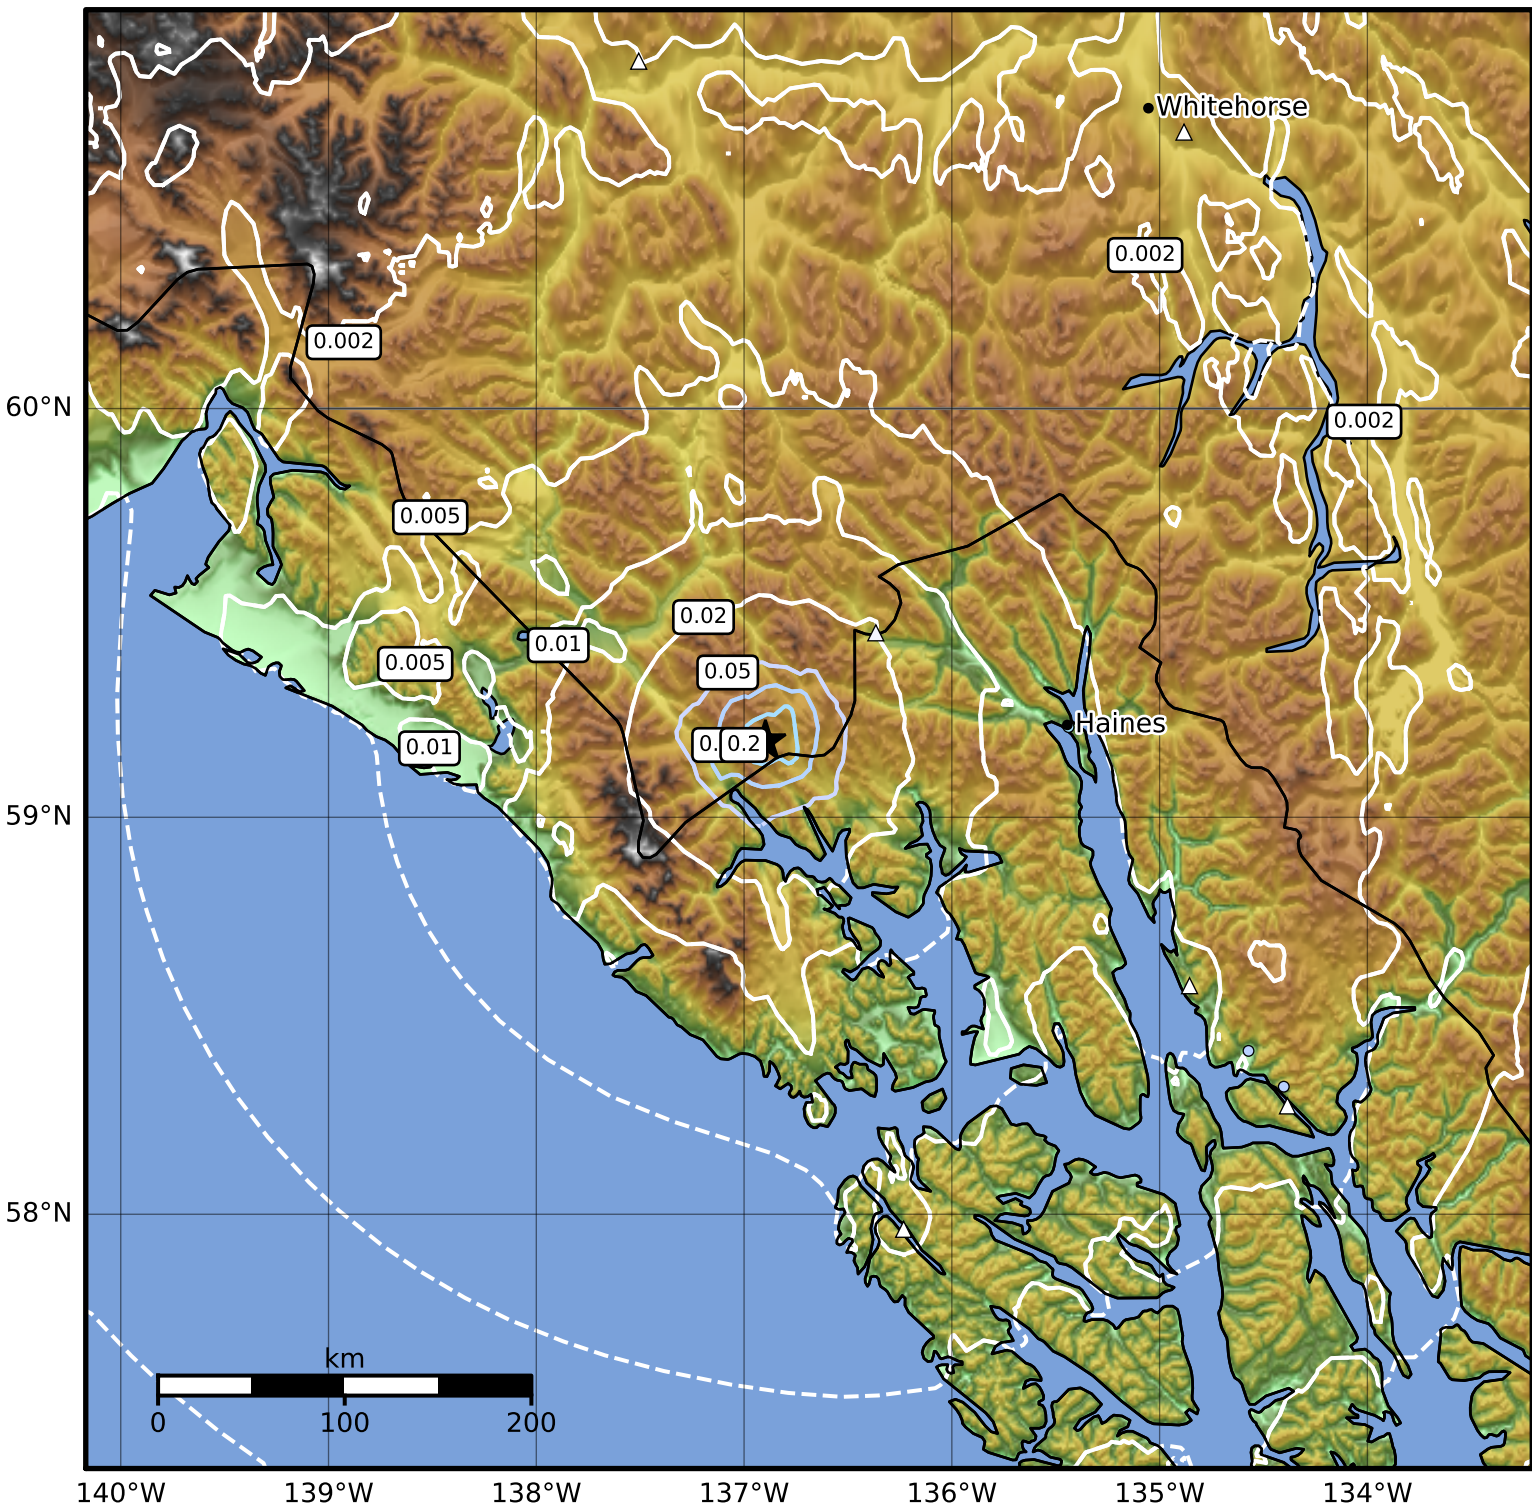

Peak Ground Velocity Map Alaska Earthquake Center  
ShakeMap: 62 km (39 miles) WSW of Klukwan  
Oct 01, 2023 07:22:35 UTC M3.6 N59.19 W136.90 Depth: 7.0km ID:ak023cl9jwzj

PGV (cm/s)	0.1	0.2	0.5	1	2	5	10	20	50	100	200
------------	-----	-----	-----	---	---	---	----	----	----	-----	-----

Scale based on Worden et al. (2012)

△ Seismic Instrument ○ Reported Intensity

★ Epicenter

Version 2: Processed 2023-10-01T08:03:24Z