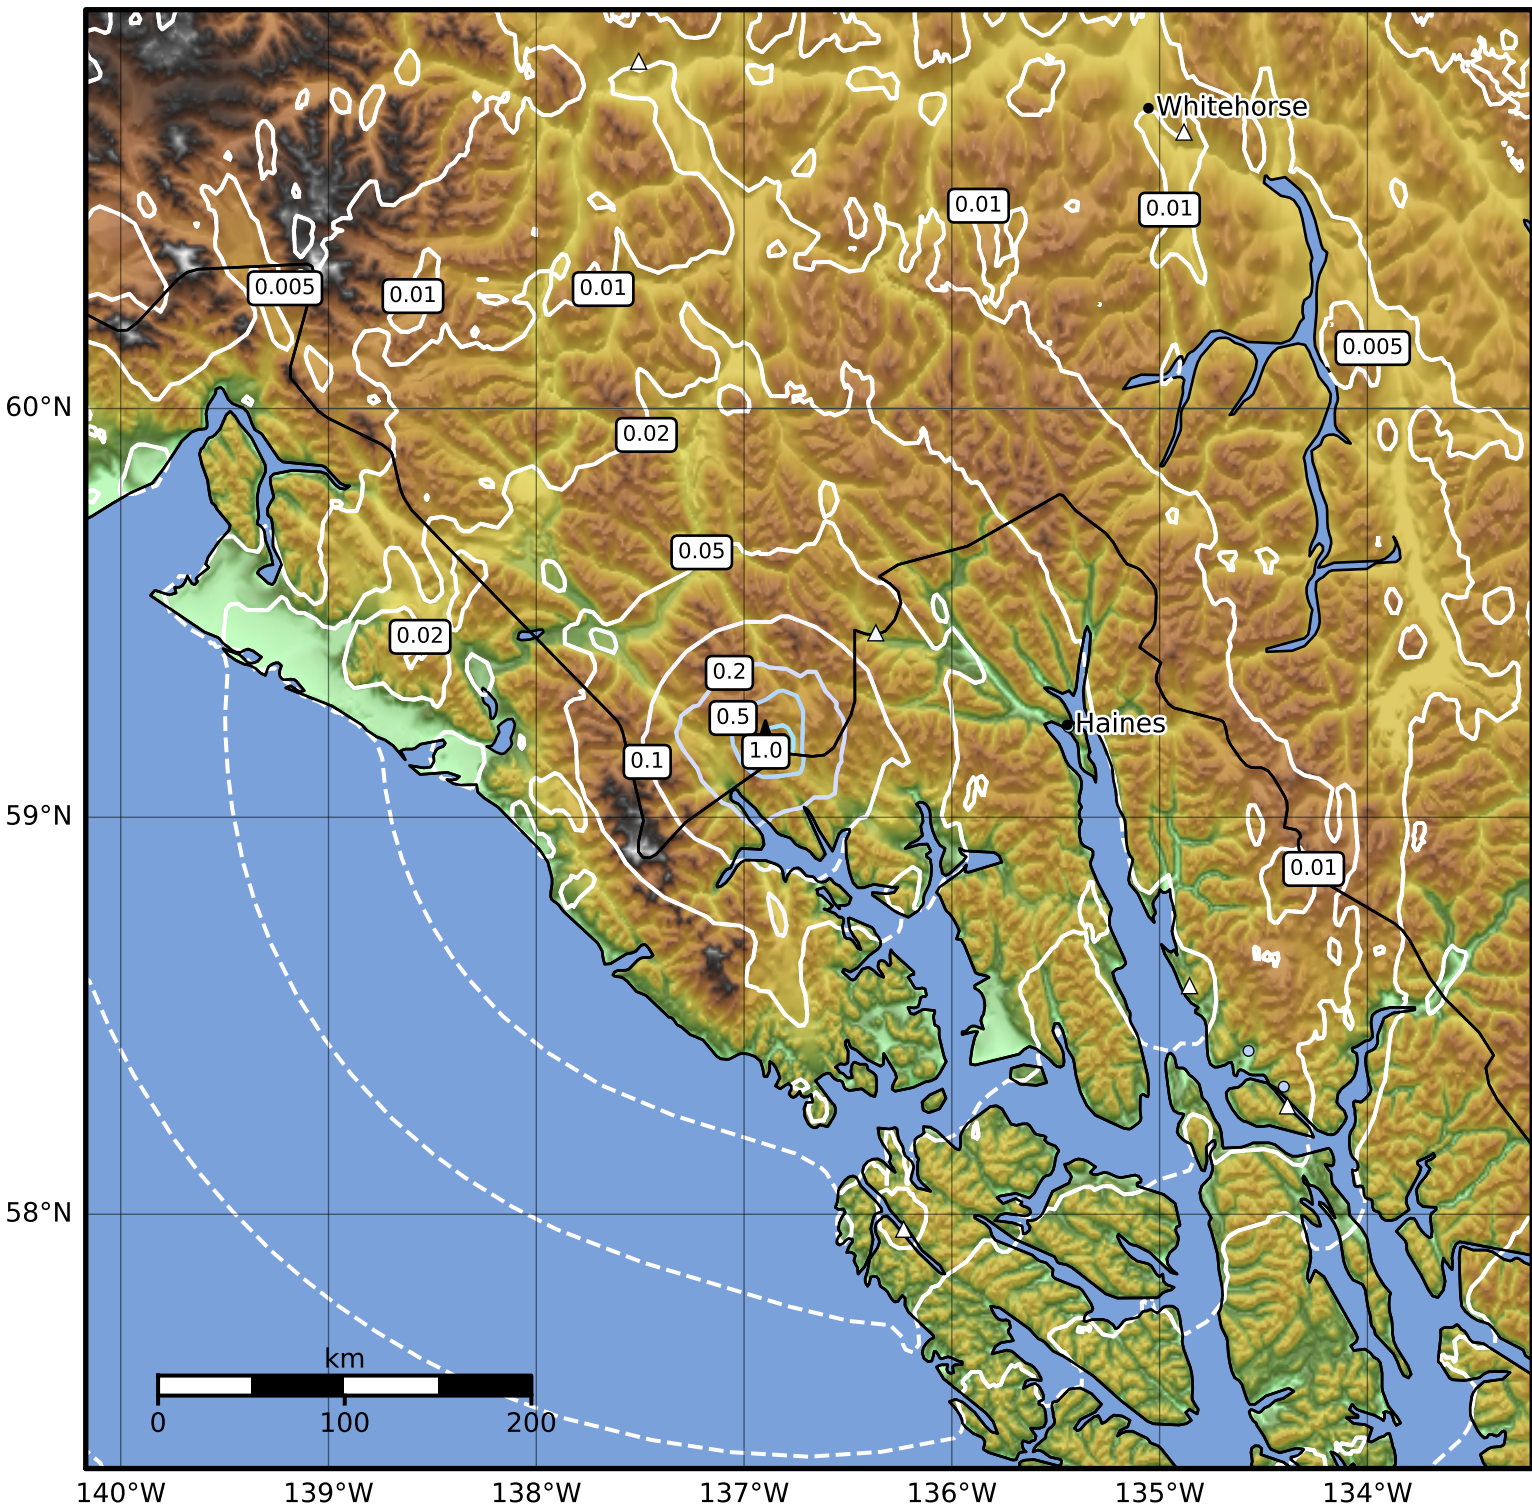

0.3 Second Peak Spectral Acceleration Map Alaska Earthquake Center  
 ShakeMap: 62 km (39 miles) WSW of Klukwan  
 Oct 01, 2023 07:22:35 UTC M3.6 N59.19 W136.90 Depth: 7.0km ID:ak023cl9jwzj

<b>SA(0.3) (%g)</b>	<b>0.1</b>	<b>0.2</b>	<b>0.5</b>	<b>1</b>	<b>2</b>	<b>5</b>	<b>10</b>	<b>20</b>	<b>50</b>	<b>100</b>	<b>200</b>
---------------------	------------	------------	------------	----------	----------	----------	-----------	-----------	-----------	------------	------------

Scale based on Worden et al. (2012)

Version 2: Processed 2023-10-01T08:03:24Z

△ Seismic Instrument ○ Reported Intensity

★ Epicenter