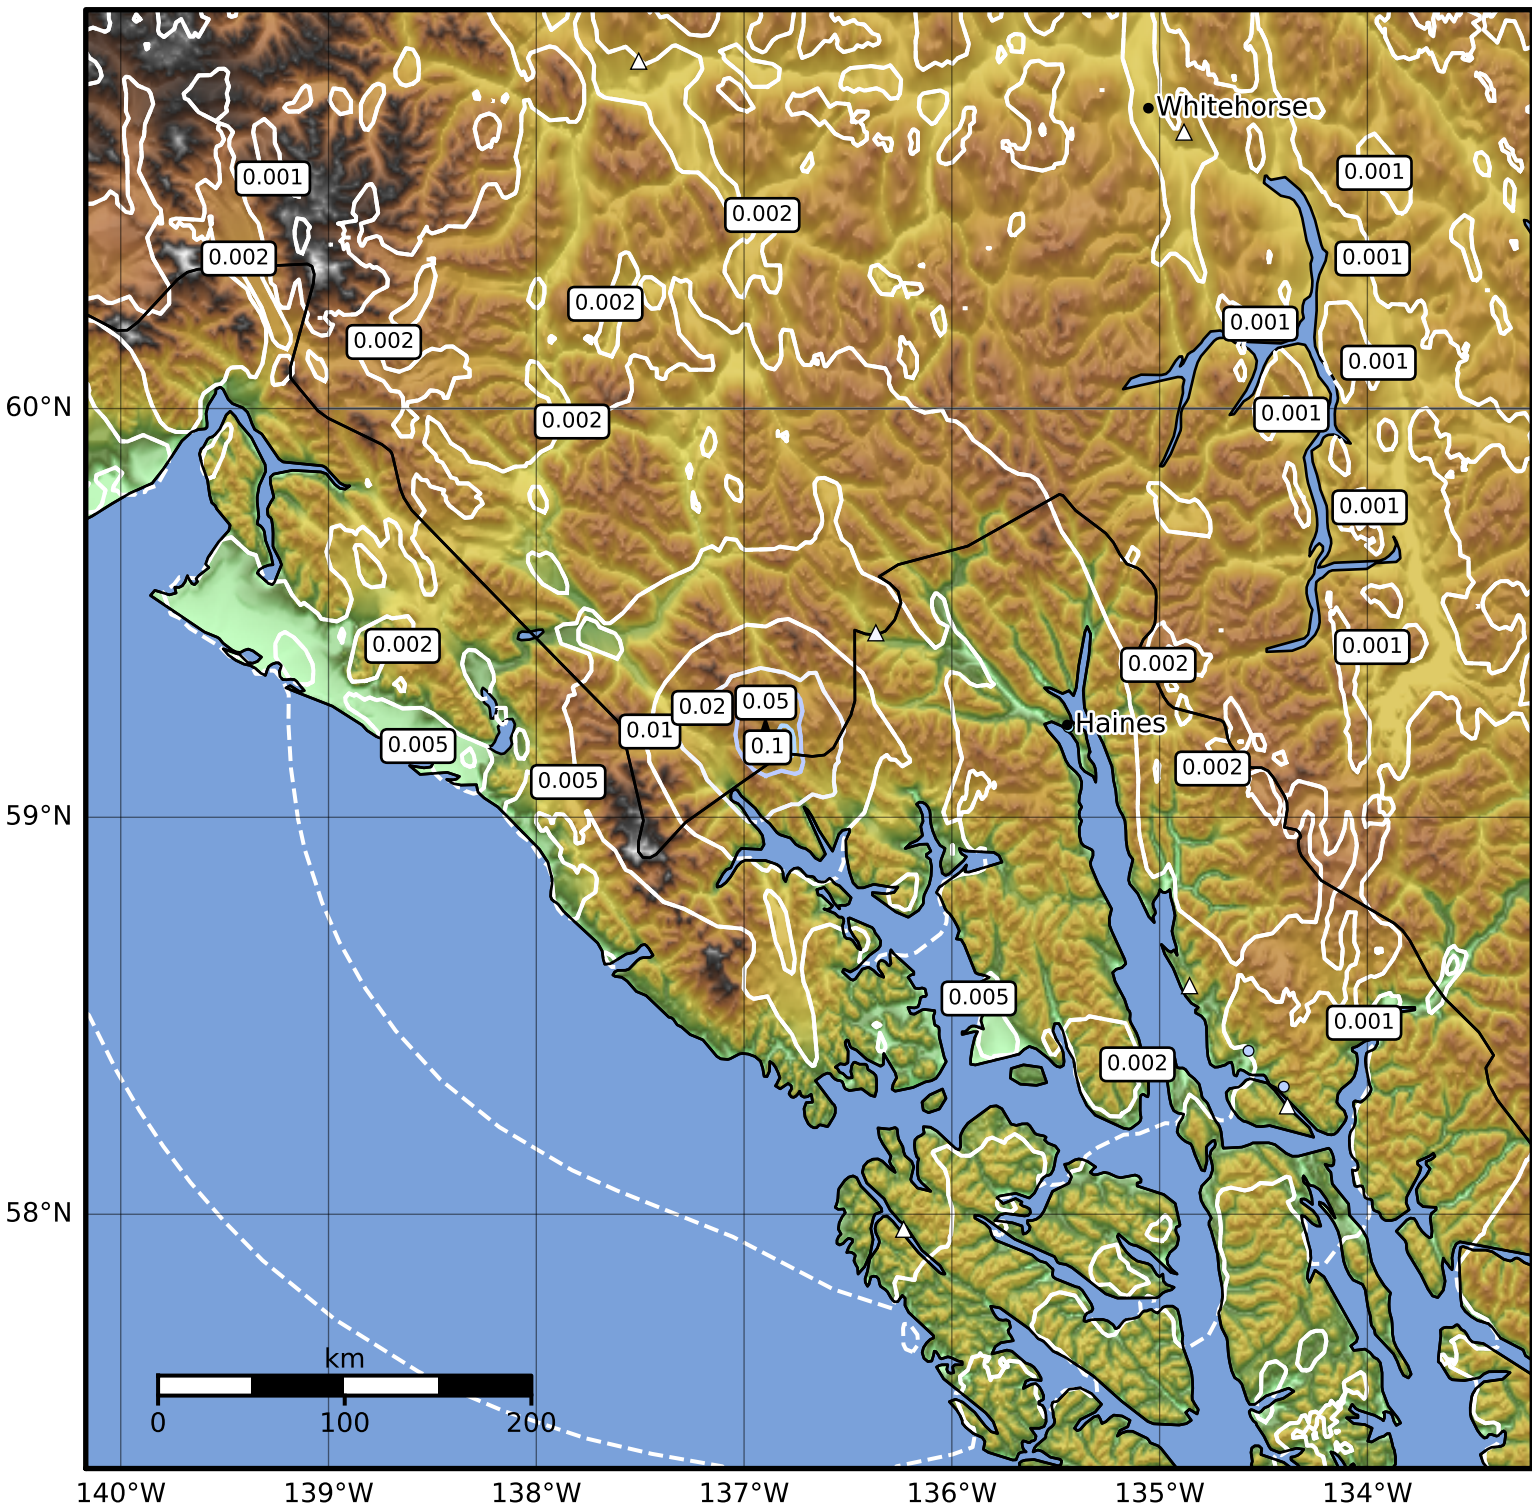

1.0 Second Peak Spectral Acceleration Map Alaska Earthquake Center  
 ShakeMap: 62 km (39 miles) WSW of Klukwan  
 Oct 01, 2023 07:22:35 UTC M3.6 N59.19 W136.90 Depth: 7.0km ID:ak023cl9jwzj

SA(1.0) (%g)	0.1	0.2	0.5	1	2	5	10	20	50	100	200
--------------	-----	-----	-----	---	---	---	----	----	----	-----	-----

Scale based on Worden et al. (2012)

△ Seismic Instrument ○ Reported Intensity

★ Epicenter

Version 2: Processed 2023-10-01T08:03:24Z