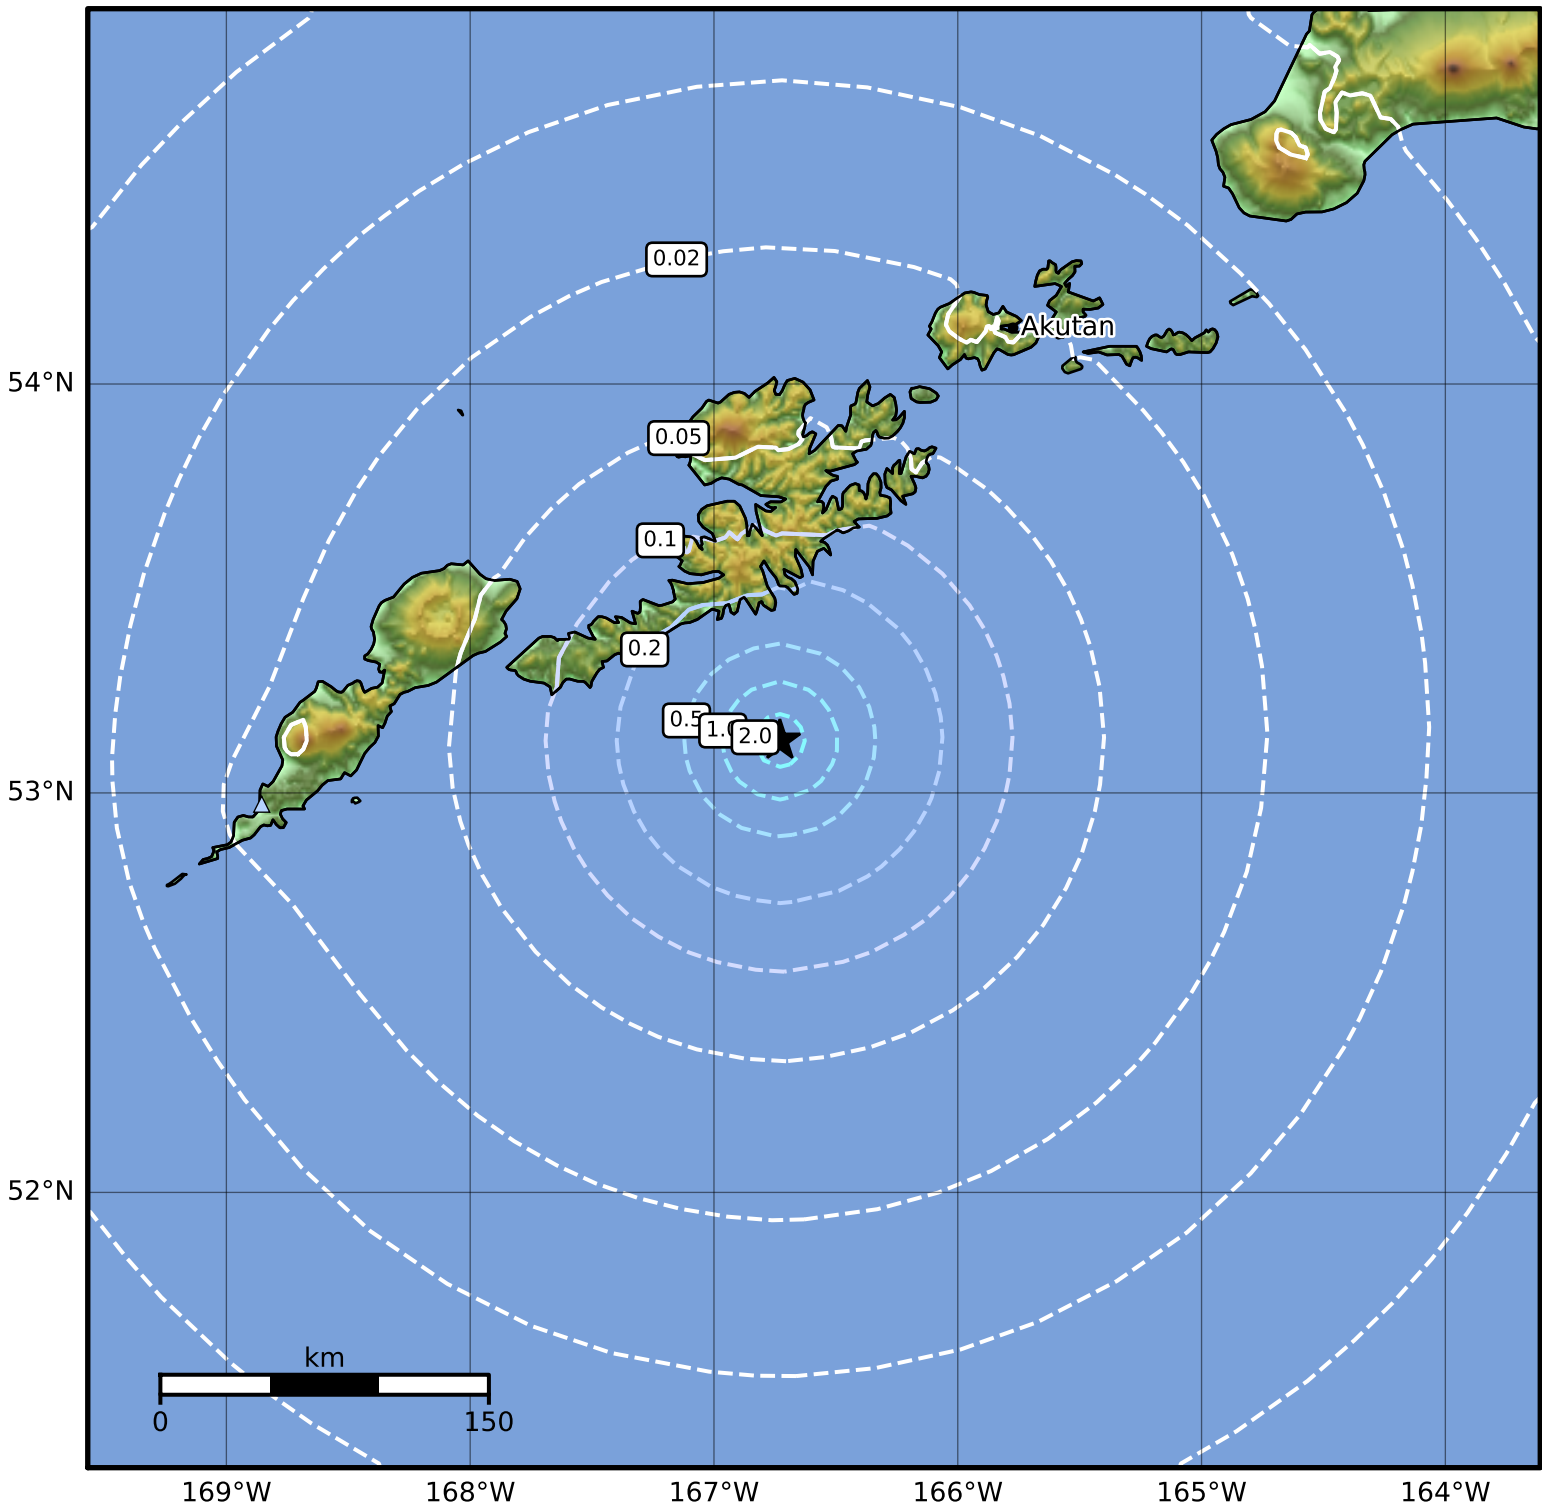

Peak Ground Acceleration Map Alaska Earthquake Center  
 ShakeMap: 83 km (52 miles) S of Unalaska  
 Oct 02, 2023 10:04:43 UTC M4.2 N53.13 W166.73 Depth: 11.8km ID:ak023cmypvw

PGA (%g)	0.1	0.2	0.5	1	2	5	10	20	50	100	200
----------	-----	-----	-----	---	---	---	----	----	----	-----	-----

Scale based on Worden et al. (2012)

Version 2: Processed 2023-10-02T16:02:40Z

△ Seismic Instrument   ○ Reported Intensity

★ Epicenter