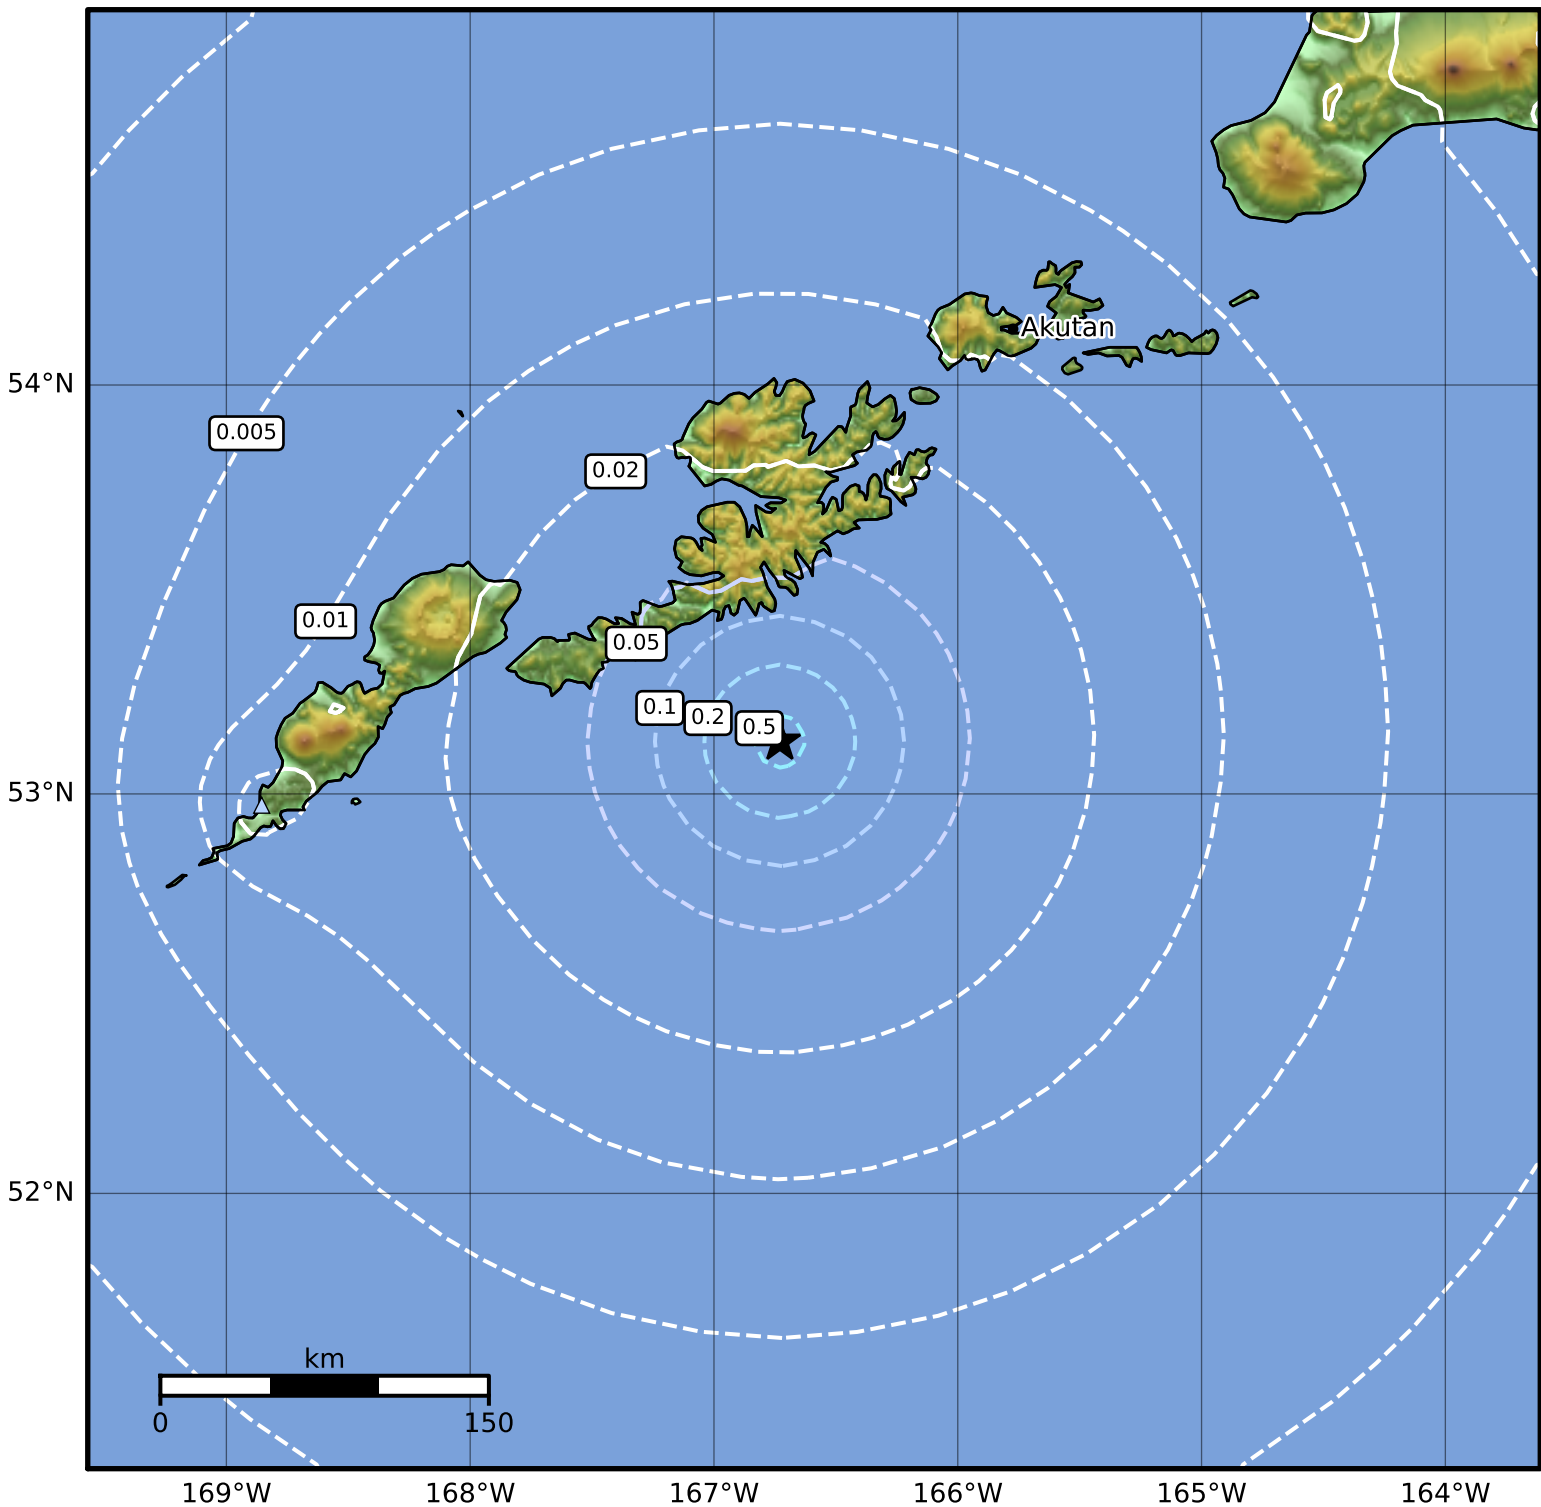

Peak Ground Velocity Map Alaska Earthquake Center
ShakeMap: 83 km (52 miles) S of Unalaska
Oct 02, 2023 10:04:43 UTC M4.2 N53.13 W166.73 Depth: 11.8km ID:ak023cmypvw

PGV (cm/s)	0.1	0.2	0.5	1	2	5	10	20	50	100	200
------------	-----	-----	-----	---	---	---	----	----	----	-----	-----

Scale based on Worden et al. (2012)

Version 2: Processed 2023-10-02T16:02:40Z

△ Seismic Instrument ○ Reported Intensity

★ Epicenter