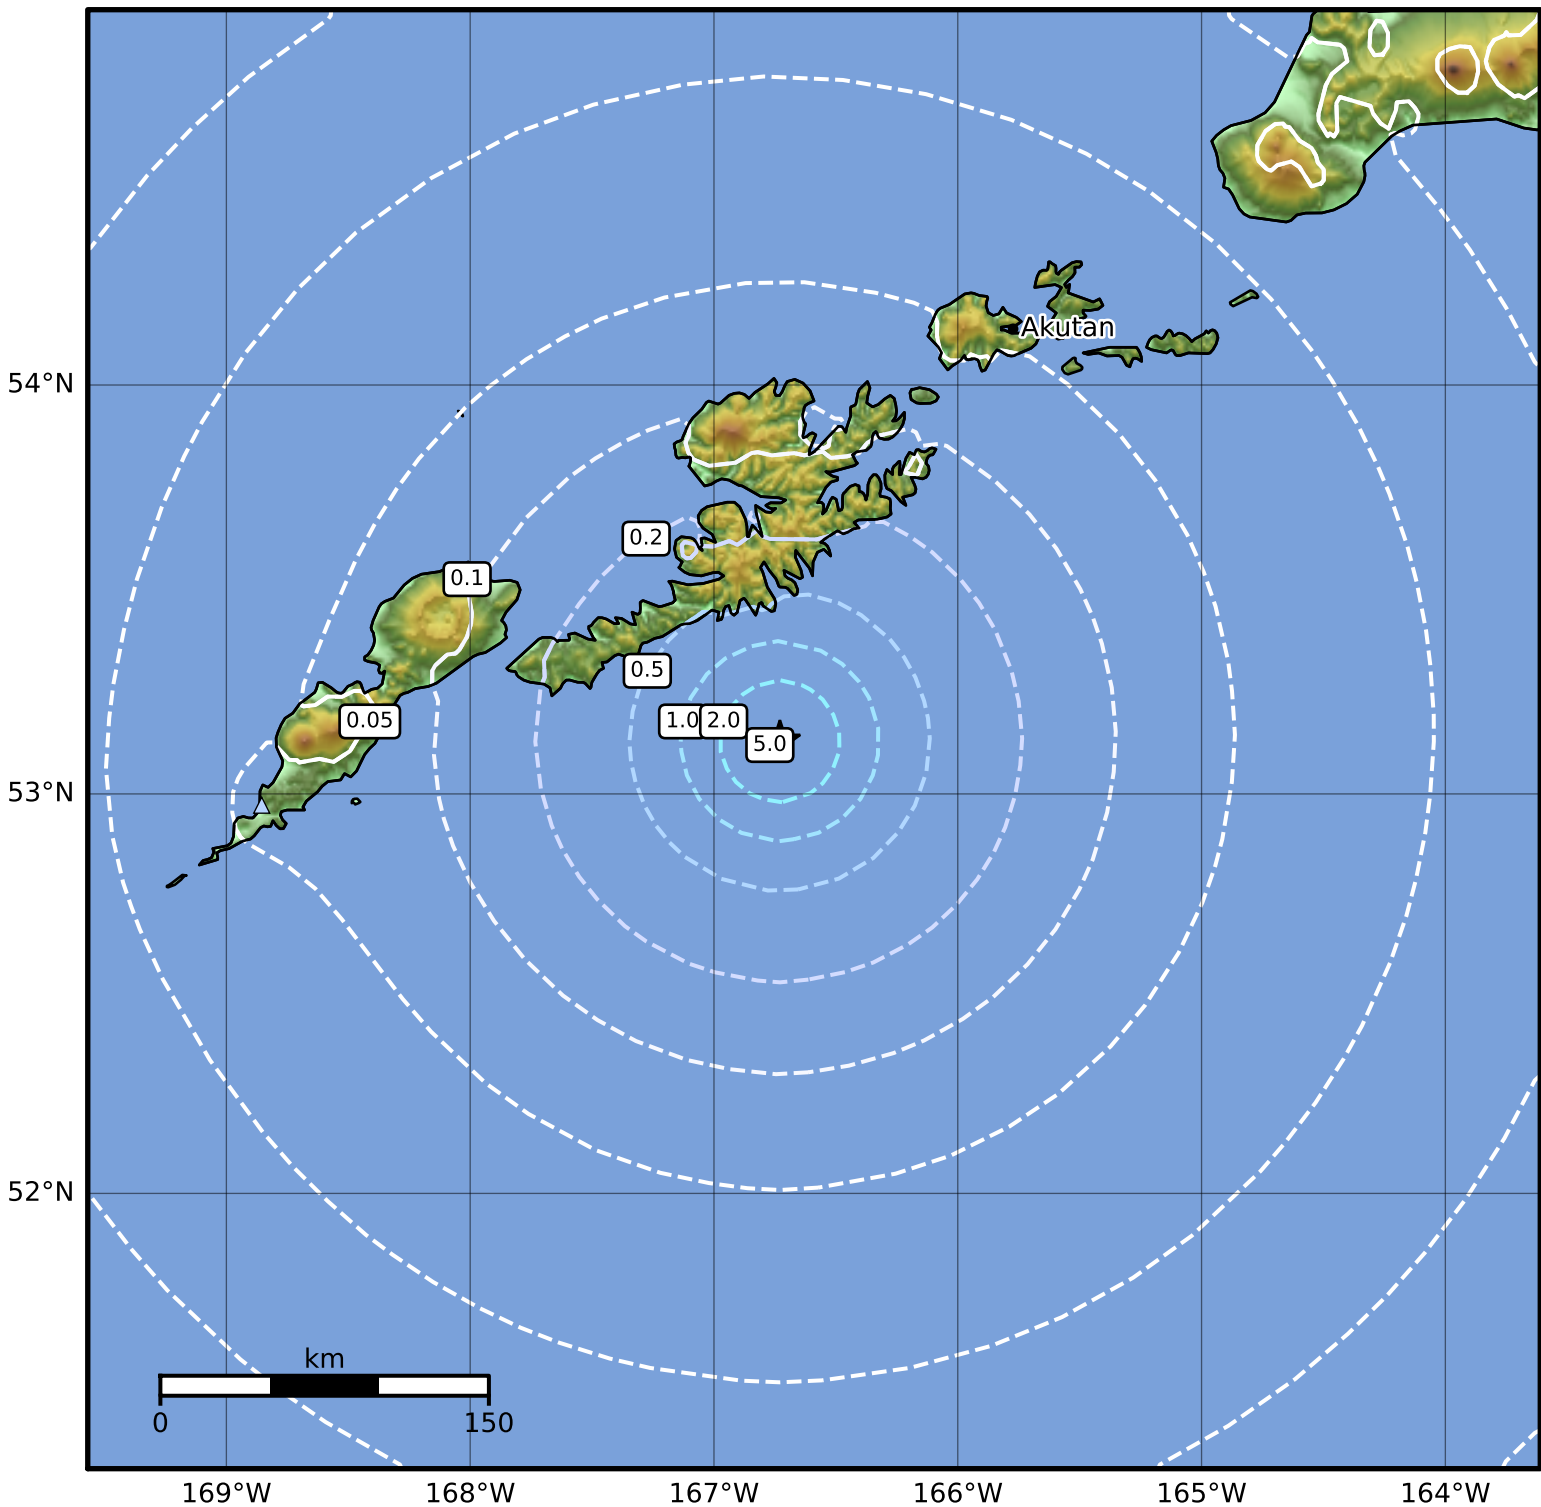

0.3 Second Peak Spectral Acceleration Map Alaska Earthquake Center
 ShakeMap: 83 km (52 miles) S of Unalaska
 Oct 02, 2023 10:04:43 UTC M4.2 N53.13 W166.73 Depth: 11.8km ID:ak023cmypvw

SA(0.3) (%g)	0.1	0.2	0.5	1	2	5	10	20	50	100	200
--------------	-----	-----	-----	---	---	---	----	----	----	-----	-----

Scale based on Worden et al. (2012)

Version 2: Processed 2023-10-02T16:02:40Z

△ Seismic Instrument ○ Reported Intensity

★ Epicenter