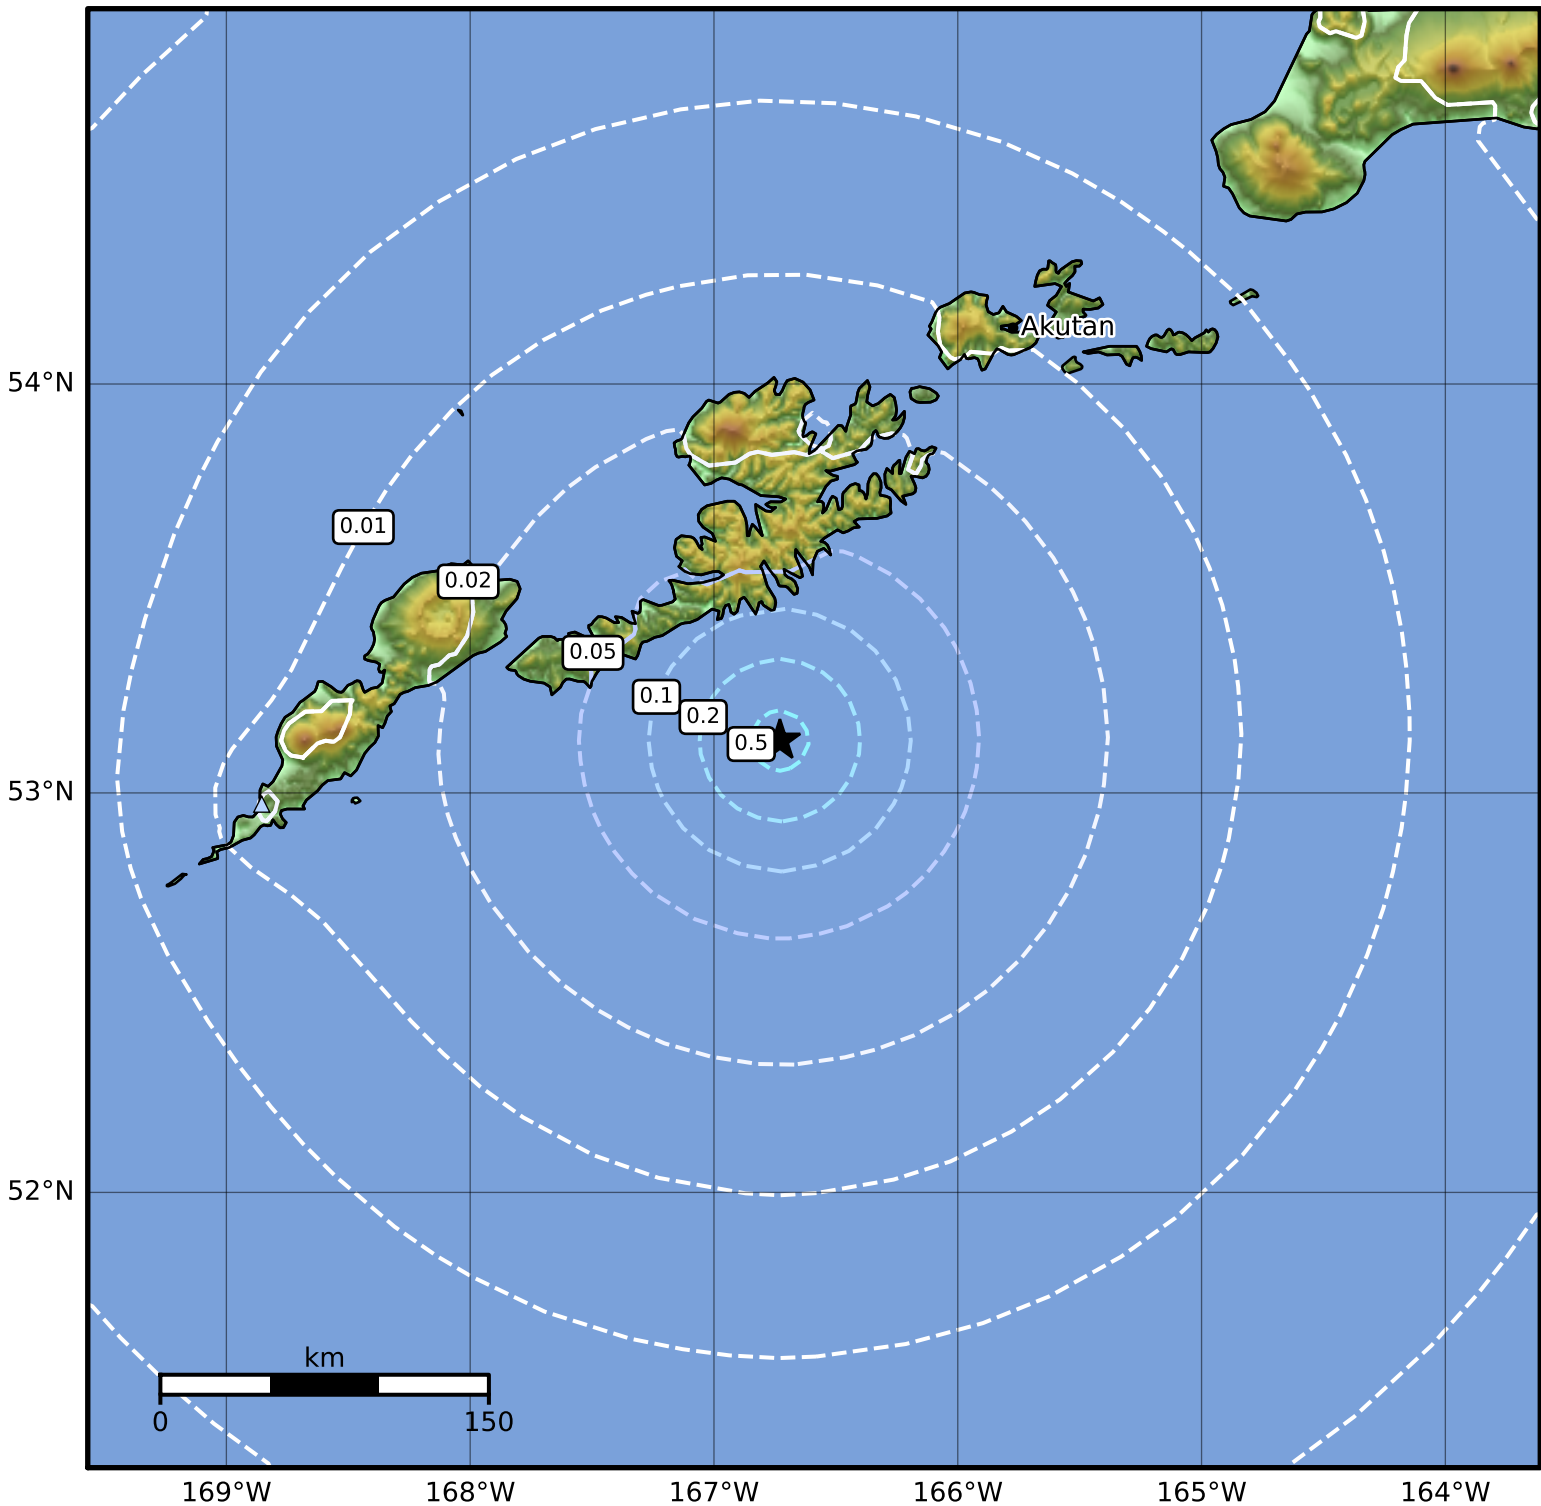

1.0 Second Peak Spectral Acceleration Map Alaska Earthquake Center
 ShakeMap: 83 km (52 miles) S of Unalaska
 Oct 02, 2023 10:04:43 UTC M4.2 N53.13 W166.73 Depth: 11.8km ID:ak023cmypvw

SA(1.0) (%g)	0.1	0.2	0.5	1	2	5	10	20	50	100	200
--------------	-----	-----	-----	---	---	---	----	----	----	-----	-----

Scale based on Worden et al. (2012)

Version 2: Processed 2023-10-02T16:02:40Z

△ Seismic Instrument ○ Reported Intensity

★ Epicenter