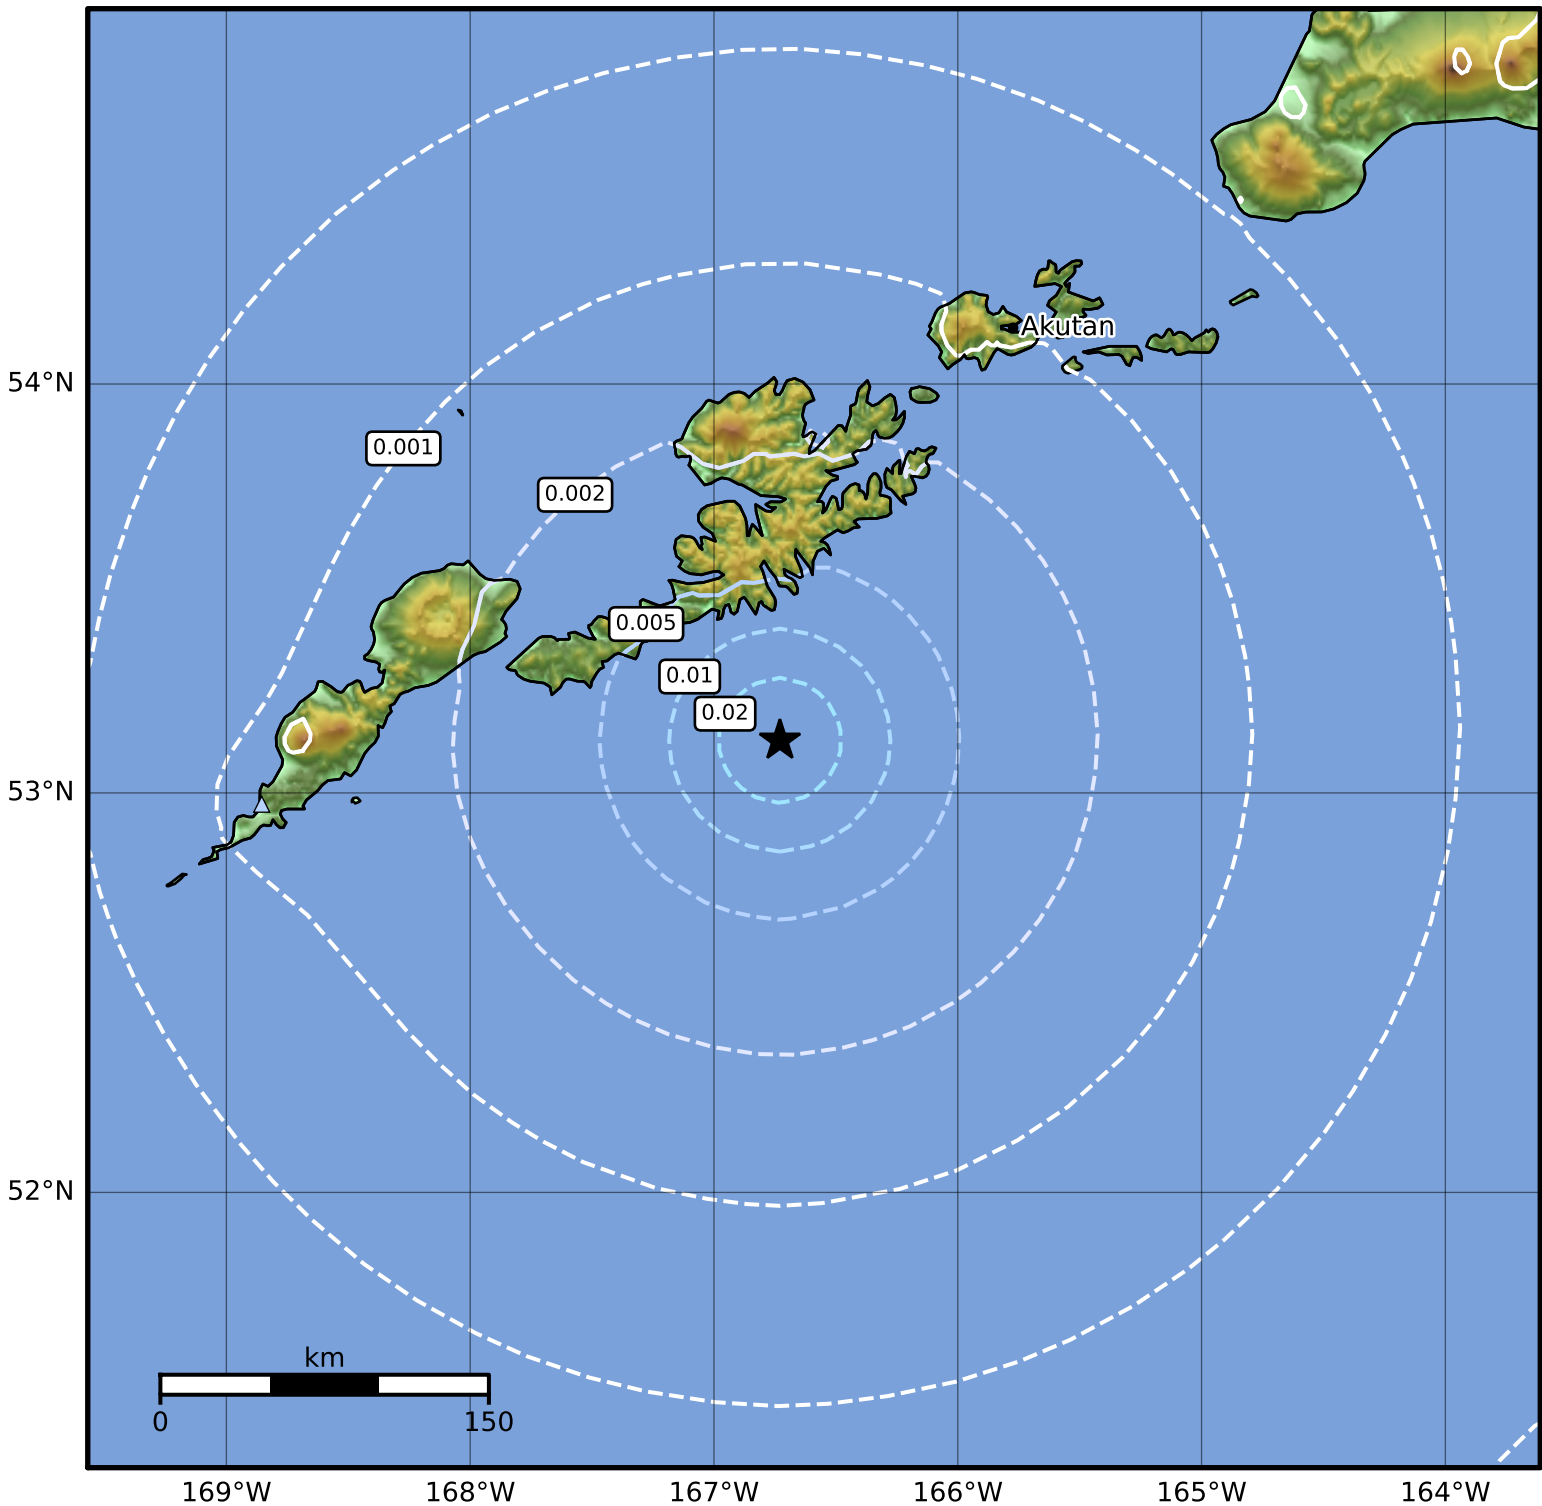

3.0 Second Peak Spectral Acceleration Map Alaska Earthquake Center
ShakeMap: 83 km (52 miles) S of Unalaska
Oct 02, 2023 10:04:43 UTC M4.2 N53.13 W166.73 Depth: 11.8km ID:ak023cmypvw

Scale based on Worden et al. (2012)

△ Seismic Instrument ○ Reported Intensity

★ Epicenter

Version 2: Processed 2023-10-02T16:02:40Z