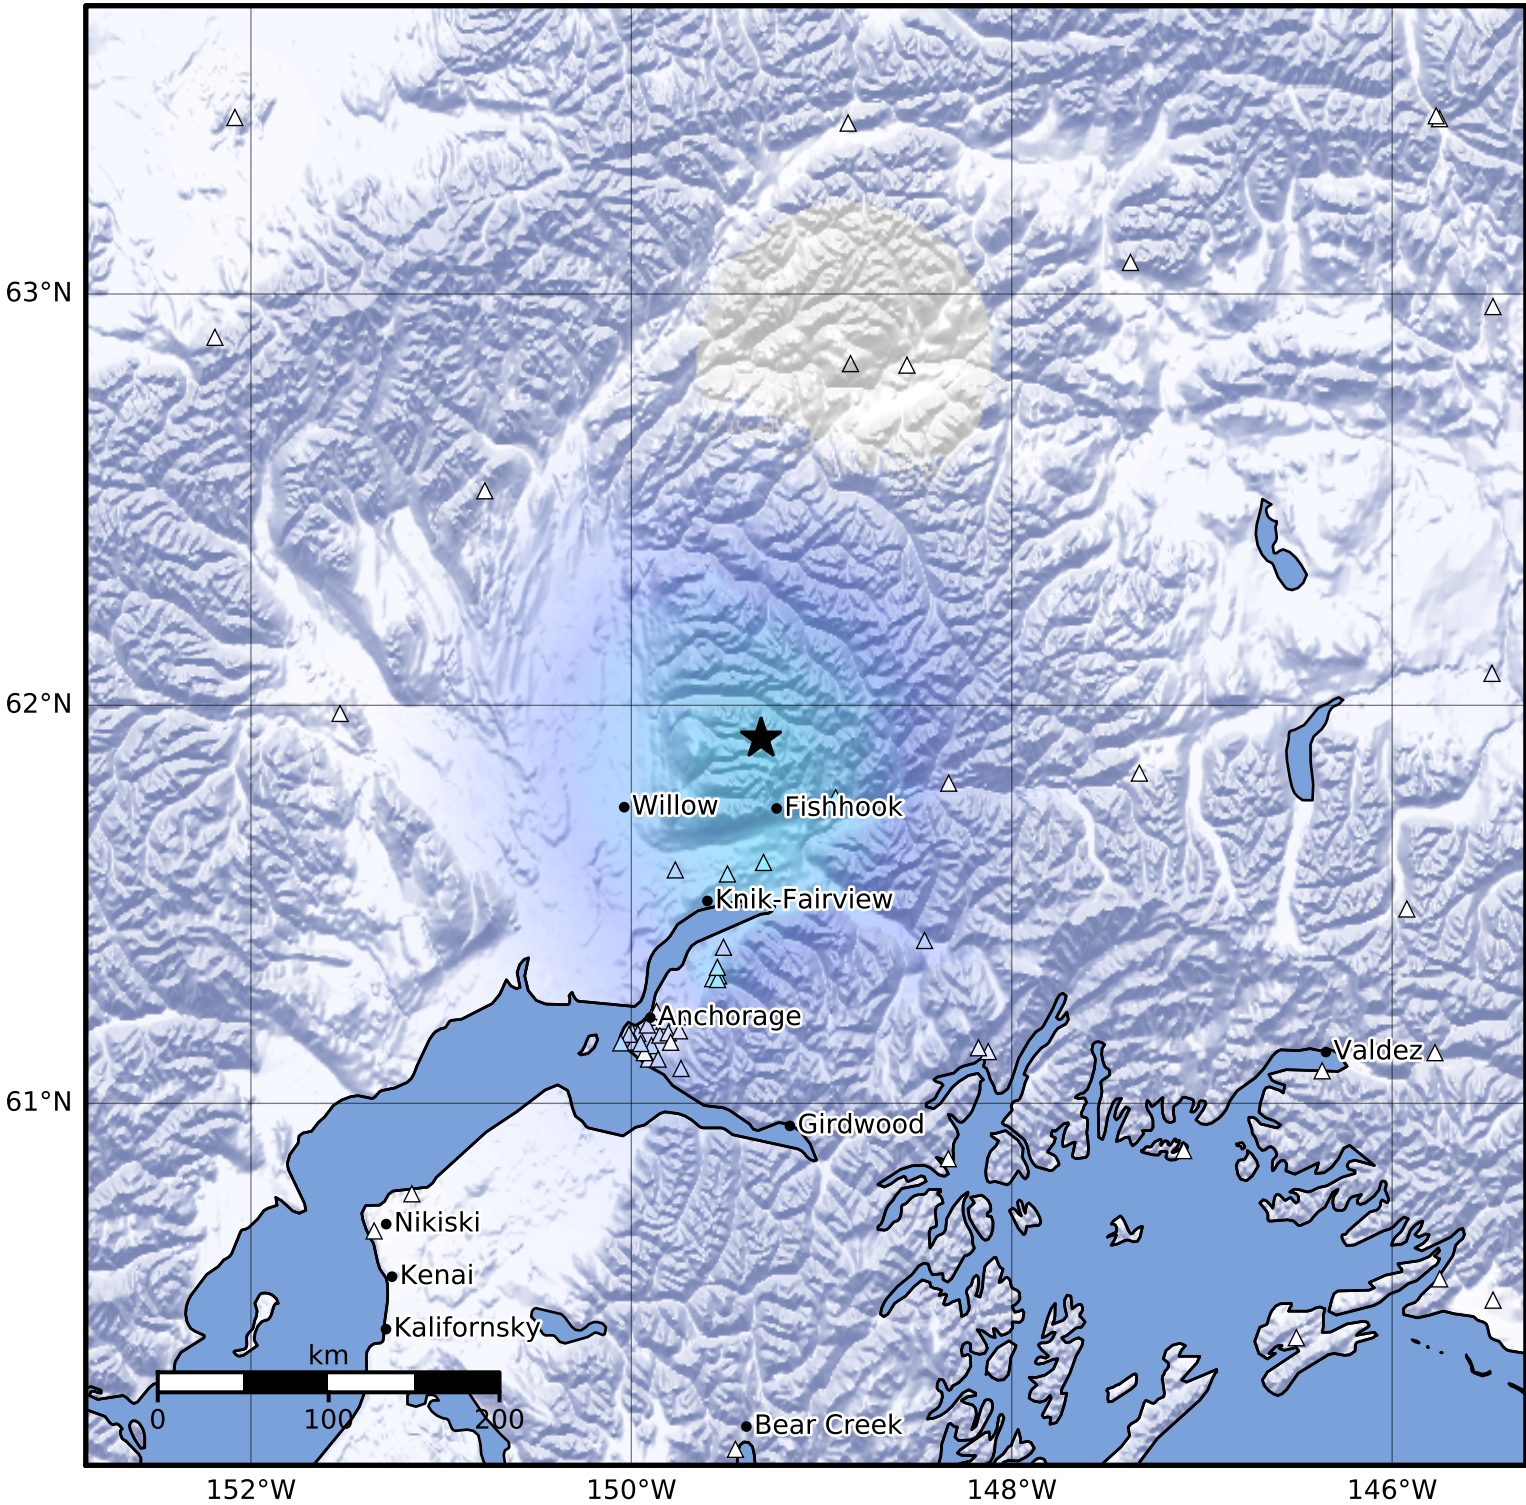

Macroseismic Intensity Map Alaska Earthquake Center  
 ShakeMap: 16 km (10 miles) N of Hatcher Pass  
 Oct 04, 2023 00:08:11 UTC M4.0 N61.92 W149.32 Depth: 19.7km ID:ak023cq3wvg8

SHAKING	Not felt	Weak	Light	Moderate	Strong	Very strong	Severe	Violent	Extreme
DAMAGE	None	None	None	Very light	Light	Moderate	Moderate/heavy	Heavy	Very heavy
PGA(%g)	<0.0464	0.297	2.76	6.2	11.5	21.5	40.1	74.7	>139
PGV(cm/s)	<0.0215	0.135	1.41	4.65	9.64	20	41.4	85.8	>178
INTENSITY	<b>I</b>	<b>II-III</b>	<b>IV</b>	<b>V</b>	<b>VI</b>	<b>VII</b>	<b>VIII</b>	<b>IX</b>	<b>X+</b>

Scale based on Worden et al. (2012)

△ Seismic Instrument ○ Reported Intensity

★ Epicenter

Version 1: Processed 2023-10-04T00:17:26Z