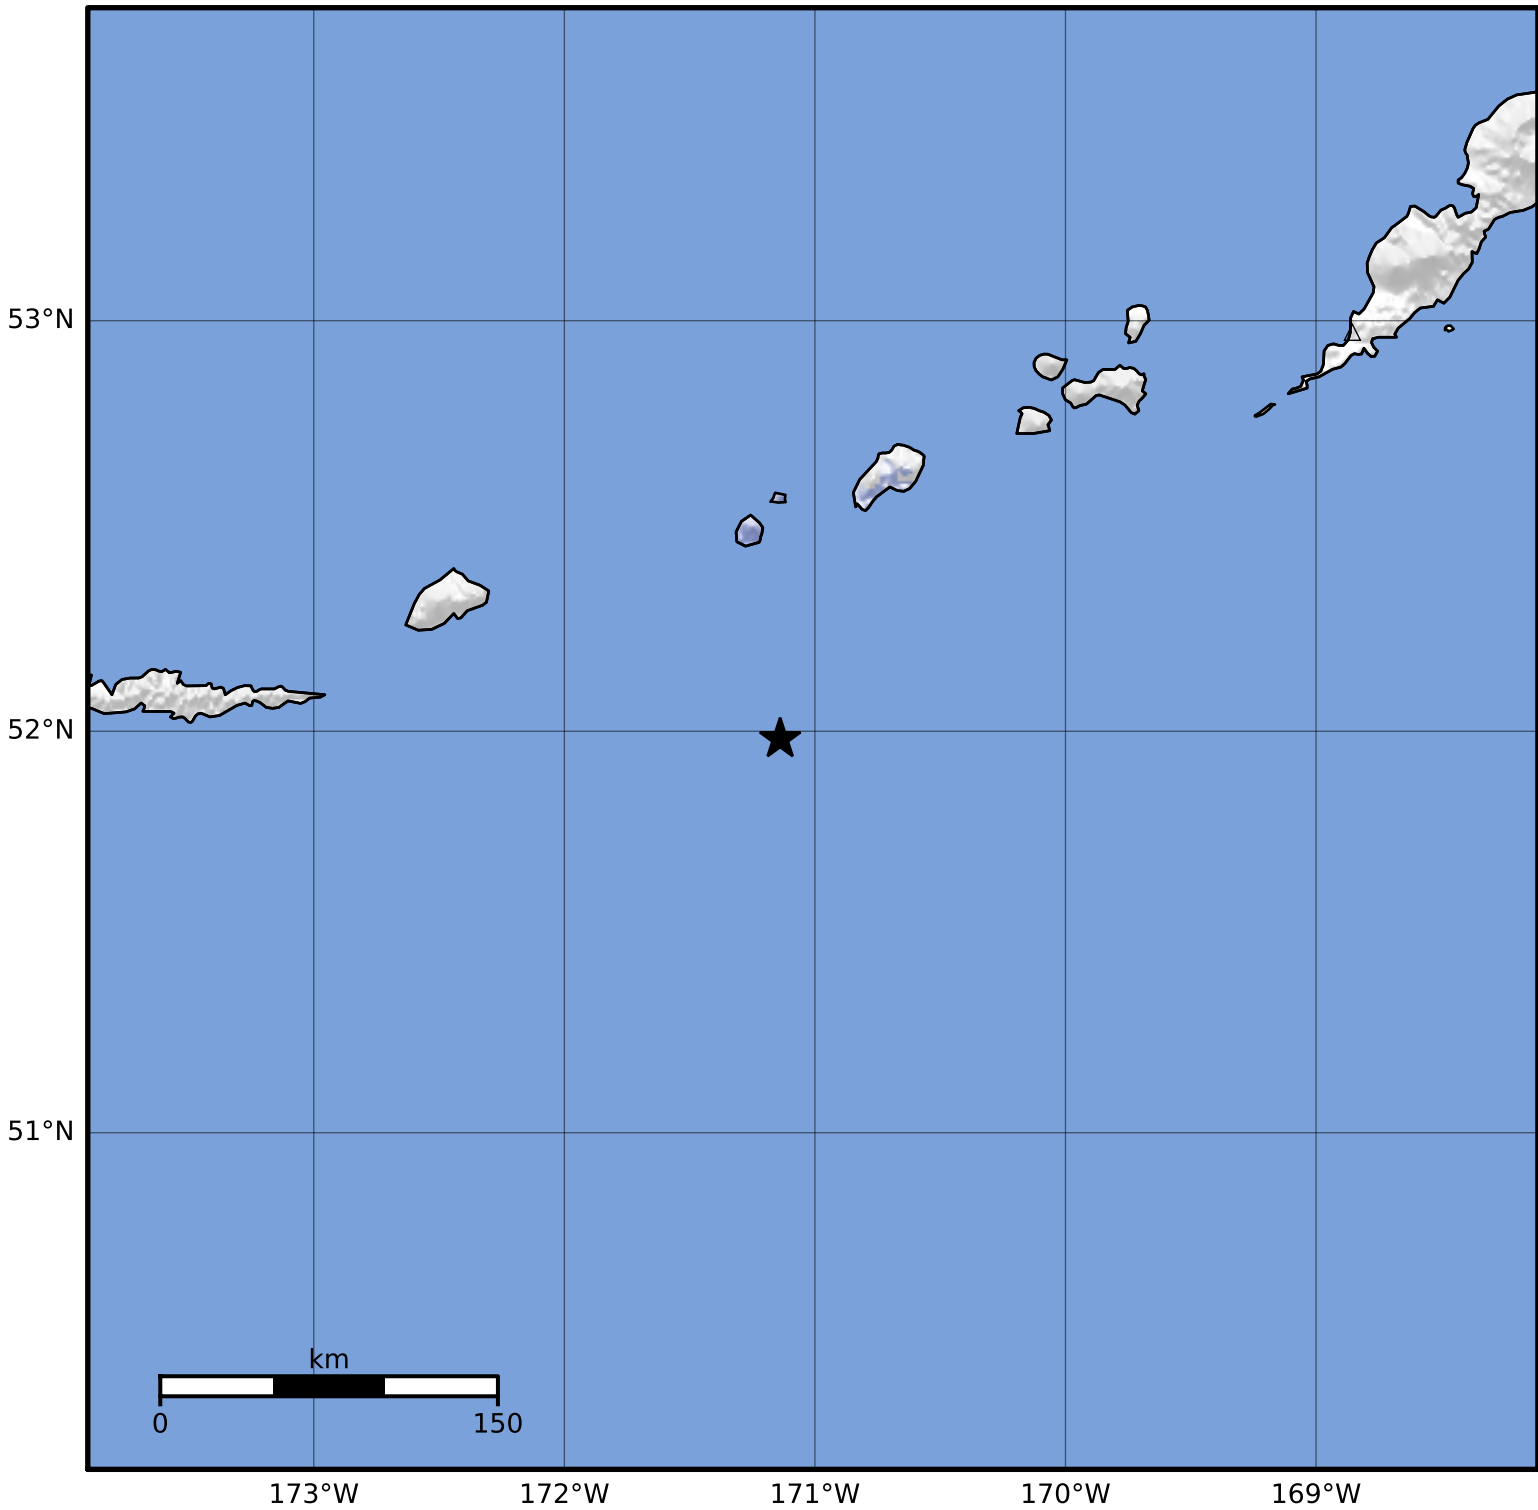

Macroseismic Intensity Map Alaska Earthquake Center
 ShakeMap: 72 km (45 miles) SE of Amukta Pass
 Oct 04, 2023 11:00:04 UTC M3.9 N51.98 W171.14 Depth: 26.4km ID:ak023cqawow

SHAKING	Not felt	Weak	Light	Moderate	Strong	Very strong	Severe	Violent	Extreme
DAMAGE	None	None	None	Very light	Light	Moderate	Moderate/heavy	Heavy	Very heavy
PGA(%g)	<0.0464	0.297	2.76	6.2	11.5	21.5	40.1	74.7	>139
PGV(cm/s)	<0.0215	0.135	1.41	4.65	9.64	20	41.4	85.8	>178
INTENSITY	I	II-III	IV	V	VI	VII	VIII	IX	X+

Scale based on Worden et al. (2012)

Version 2: Processed 2023-10-04T13:30:15Z

△ Seismic Instrument ○ Reported Intensity

★ Epicenter