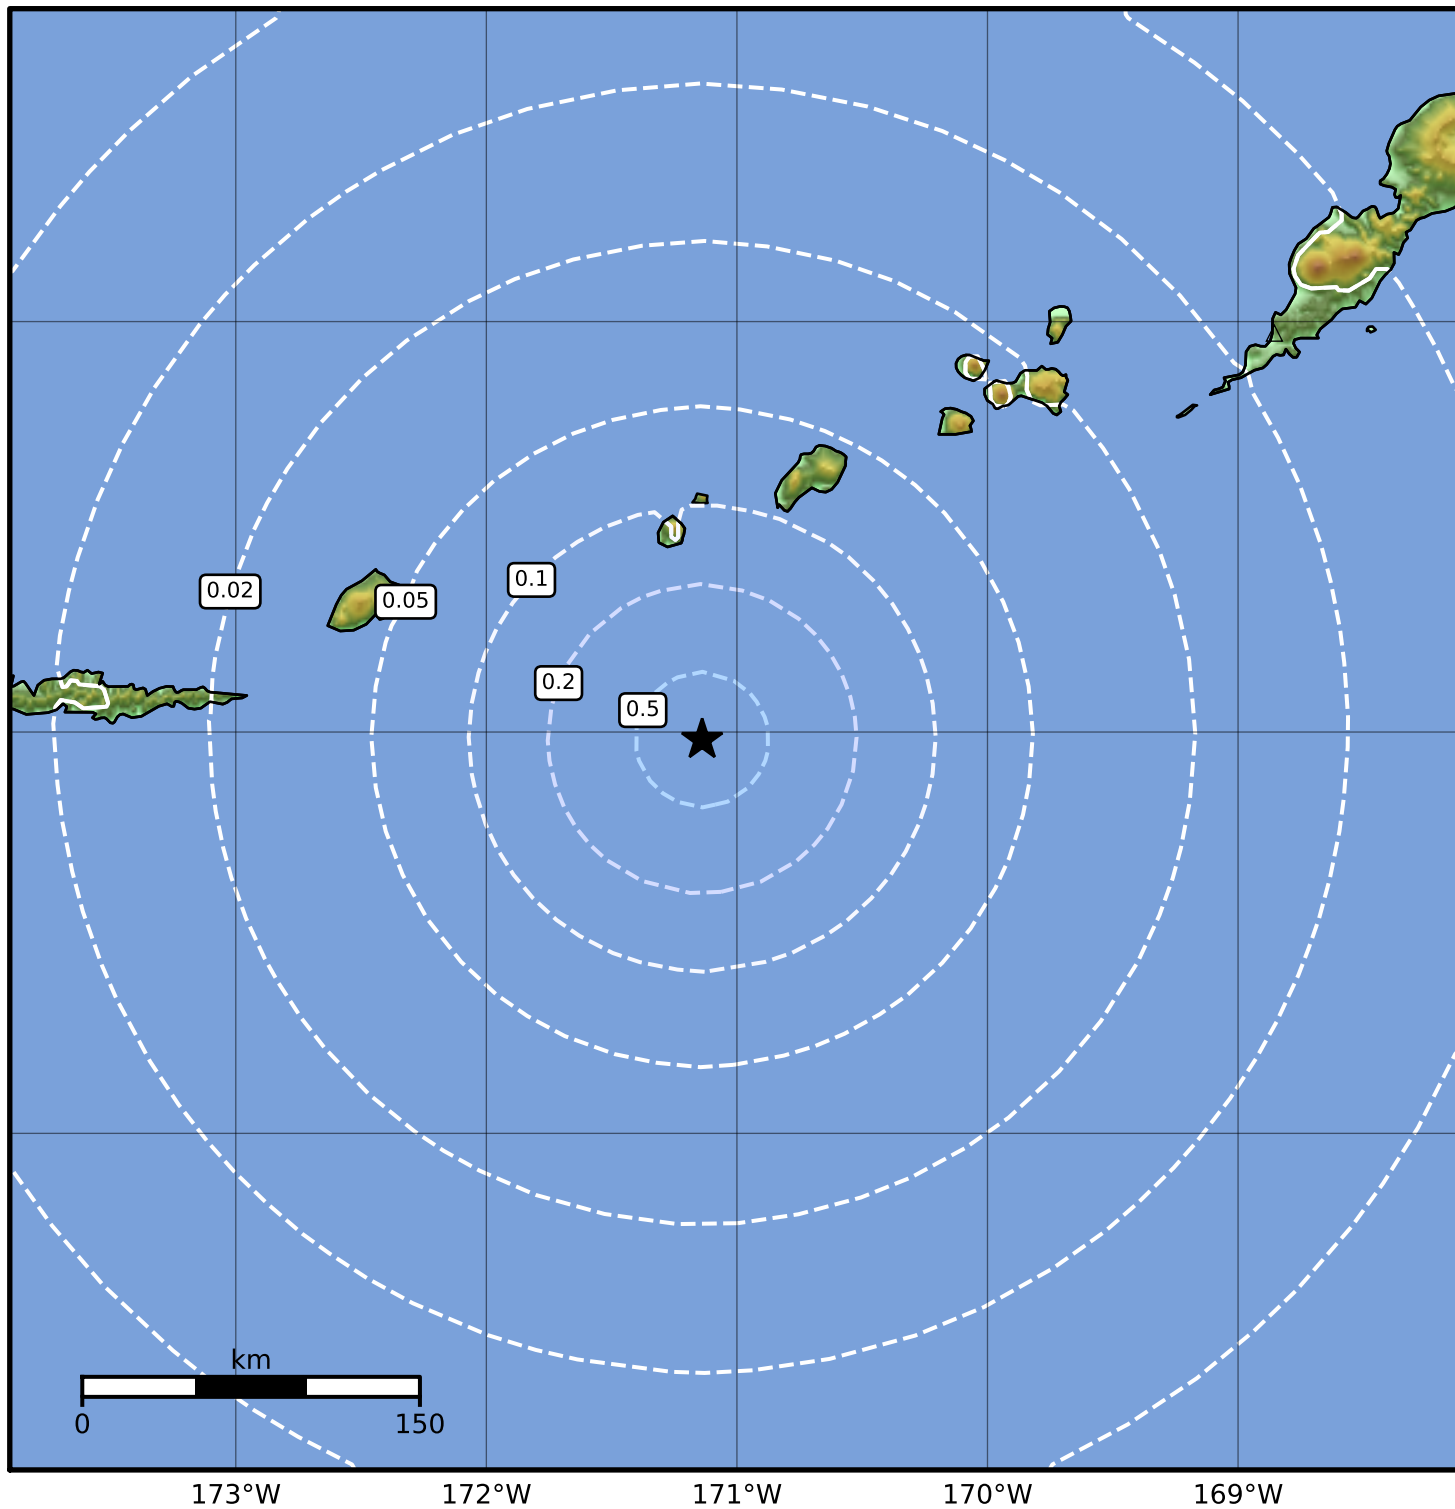

0.3 Second Peak Spectral Acceleration Map Alaska Earthquake Center  
 ShakeMap: 72 km (45 miles) SE of Amukta Pass  
 Oct 04, 2023 11:00:04 UTC M3.9 N51.98 W171.14 Depth: 26.4km ID:ak023cqaewow

<b>SA(0.3) (%g)</b>	<b>0.1</b>	<b>0.2</b>	<b>0.5</b>	<b>1</b>	<b>2</b>	<b>5</b>	<b>10</b>	<b>20</b>	<b>50</b>	<b>100</b>	<b>200</b>
---------------------	------------	------------	------------	----------	----------	----------	-----------	-----------	-----------	------------	------------

Scale based on Worden et al. (2012)

Version 2: Processed 2023-10-04T13:30:15Z

△ Seismic Instrument ○ Reported Intensity

★ Epicenter