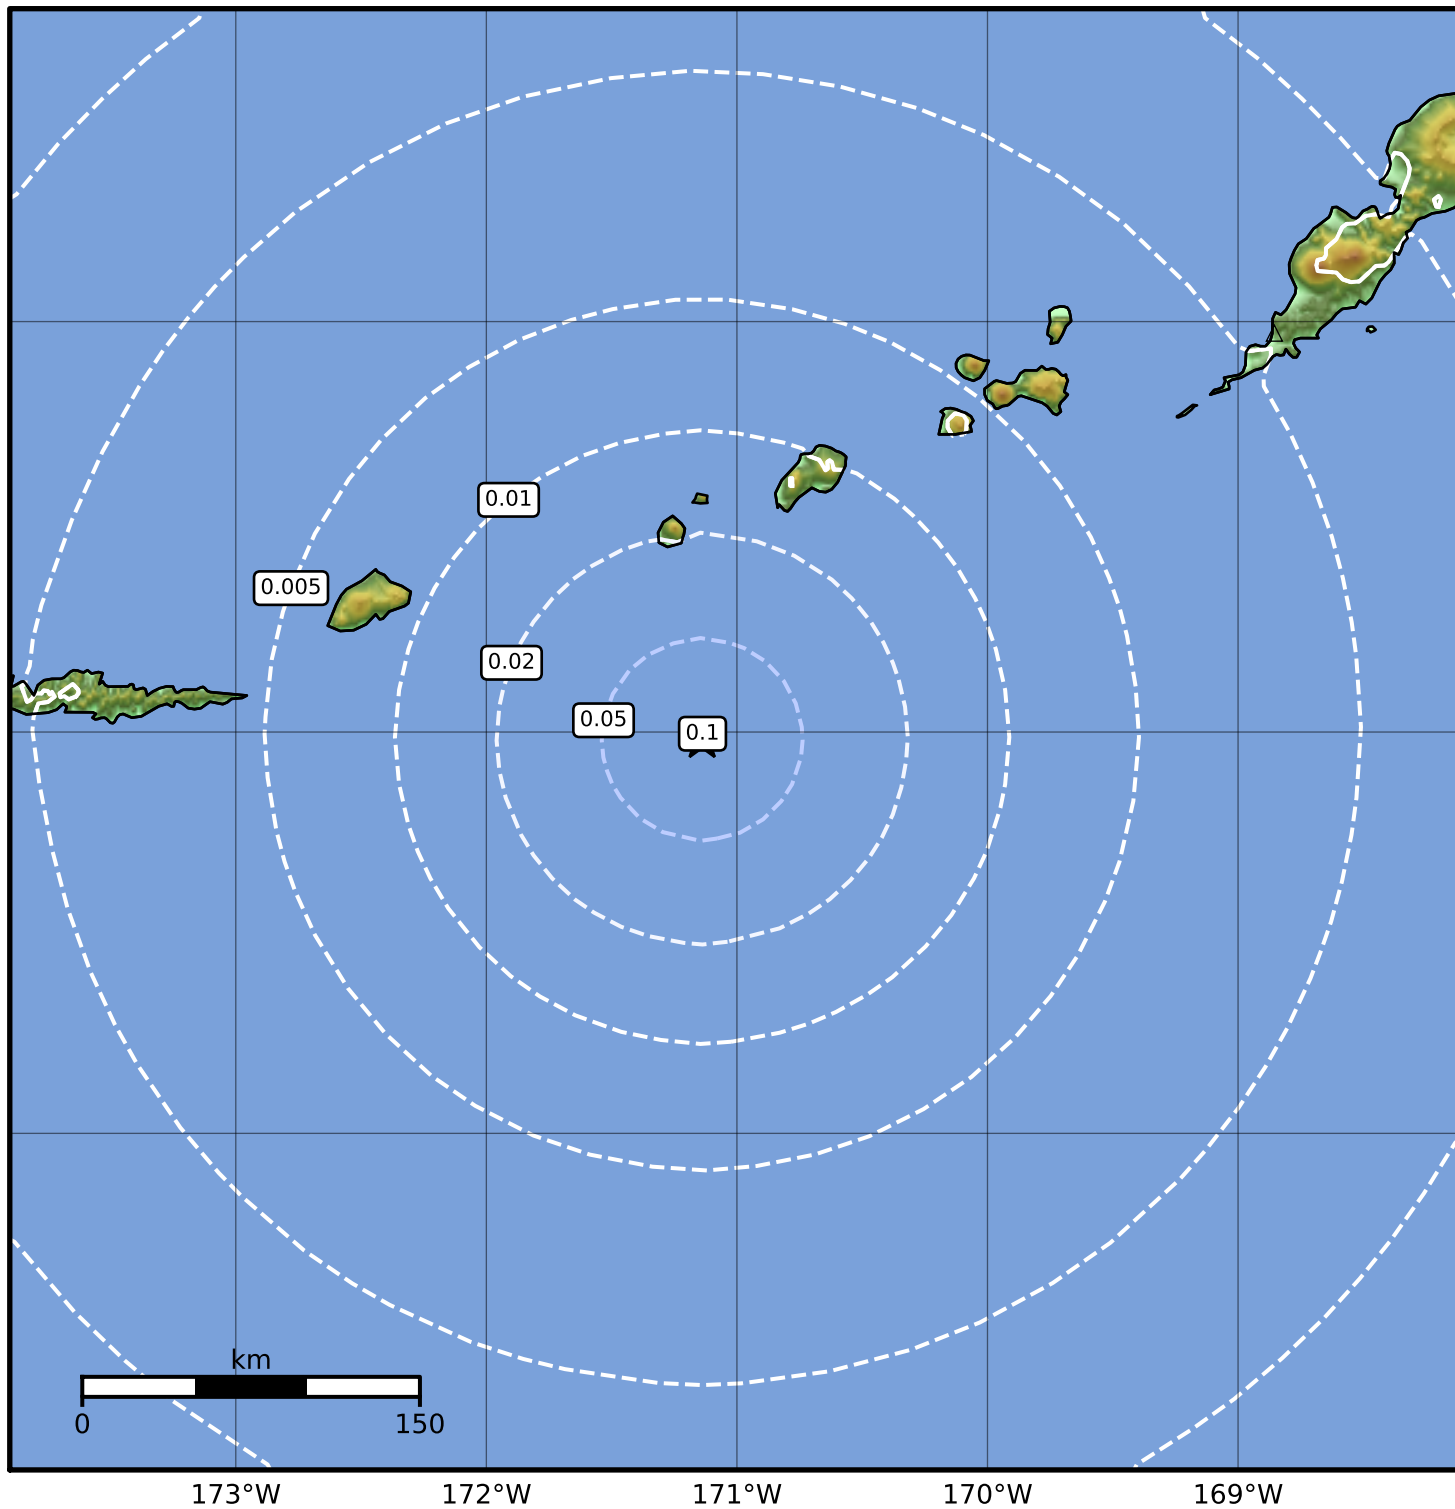

1.0 Second Peak Spectral Acceleration Map Alaska Earthquake Center
 ShakeMap: 72 km (45 miles) SE of Amukta Pass
 Oct 04, 2023 11:00:04 UTC M3.9 N51.98 W171.14 Depth: 26.4km ID:ak023cqaewow

SA(1.0) (%g)	0.1	0.2	0.5	1	2	5	10	20	50	100	200
--------------	-----	-----	-----	---	---	---	----	----	----	-----	-----

Scale based on Worden et al. (2012)

Version 2: Processed 2023-10-04T13:30:15Z

△ Seismic Instrument ○ Reported Intensity

★ Epicenter