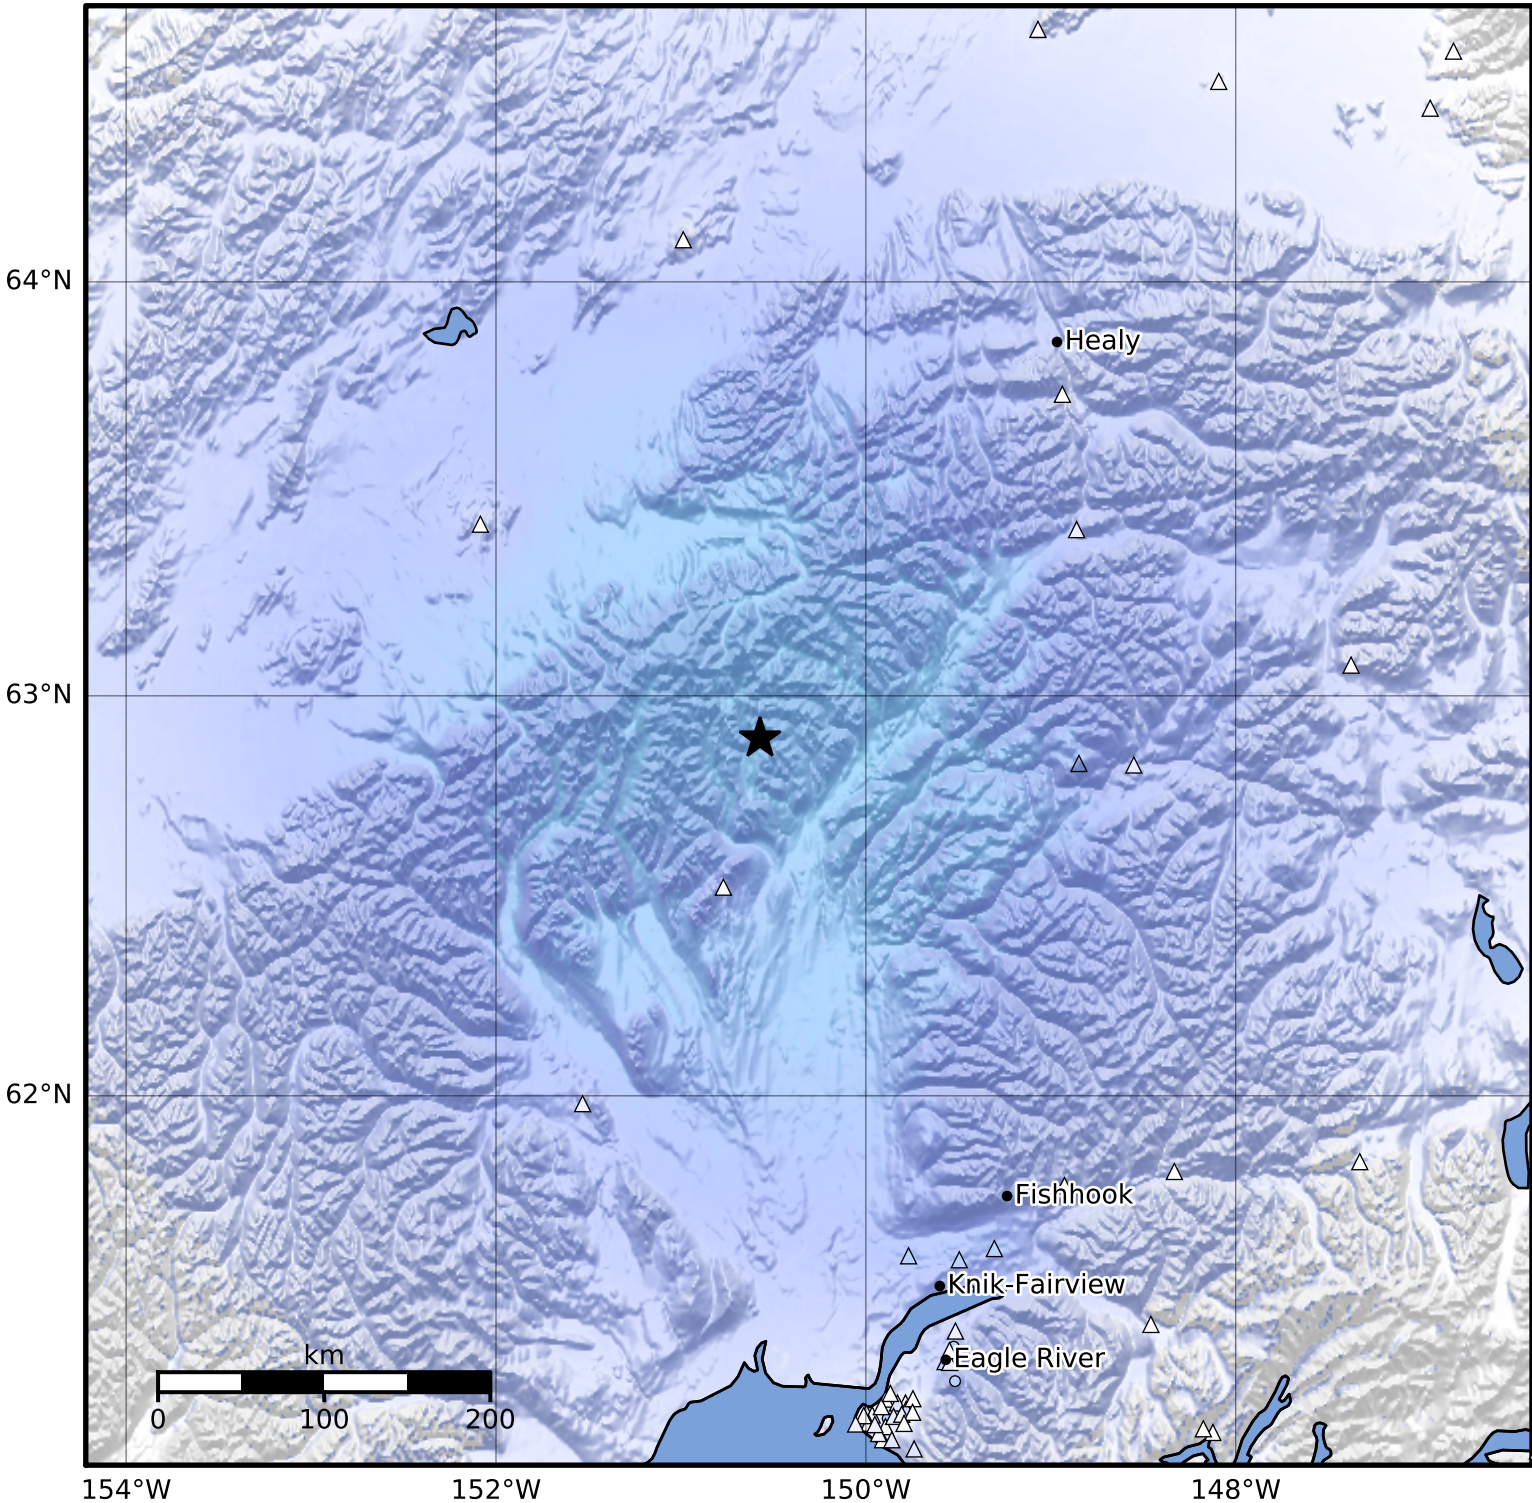

Macroseismic Intensity Map Alaska Earthquake Center
 ShakeMap: 68 km (42 miles) NNW of Talkeetna
 Oct 06, 2023 01:56:55 UTC M4.0 N62.90 W150.57 Depth: 102.7km ID:ak023ctfvdsb

SHAKING	Not felt	Weak	Light	Moderate	Strong	Very strong	Severe	Violent	Extreme
DAMAGE	None	None	None	Very light	Light	Moderate	Moderate/heavy	Heavy	Very heavy
PGA(%g)	<0.0464	0.297	2.76	6.2	11.5	21.5	40.1	74.7	>139
PGV(cm/s)	<0.0215	0.135	1.41	4.65	9.64	20	41.4	85.8	>178
INTENSITY	I	II-III	IV	V	VI	VII	VIII	IX	X+

Scale based on Worden et al. (2012)

Version 2: Processed 2023-10-06T02:19:44Z

△ Seismic Instrument ○ Reported Intensity

★ Epicenter