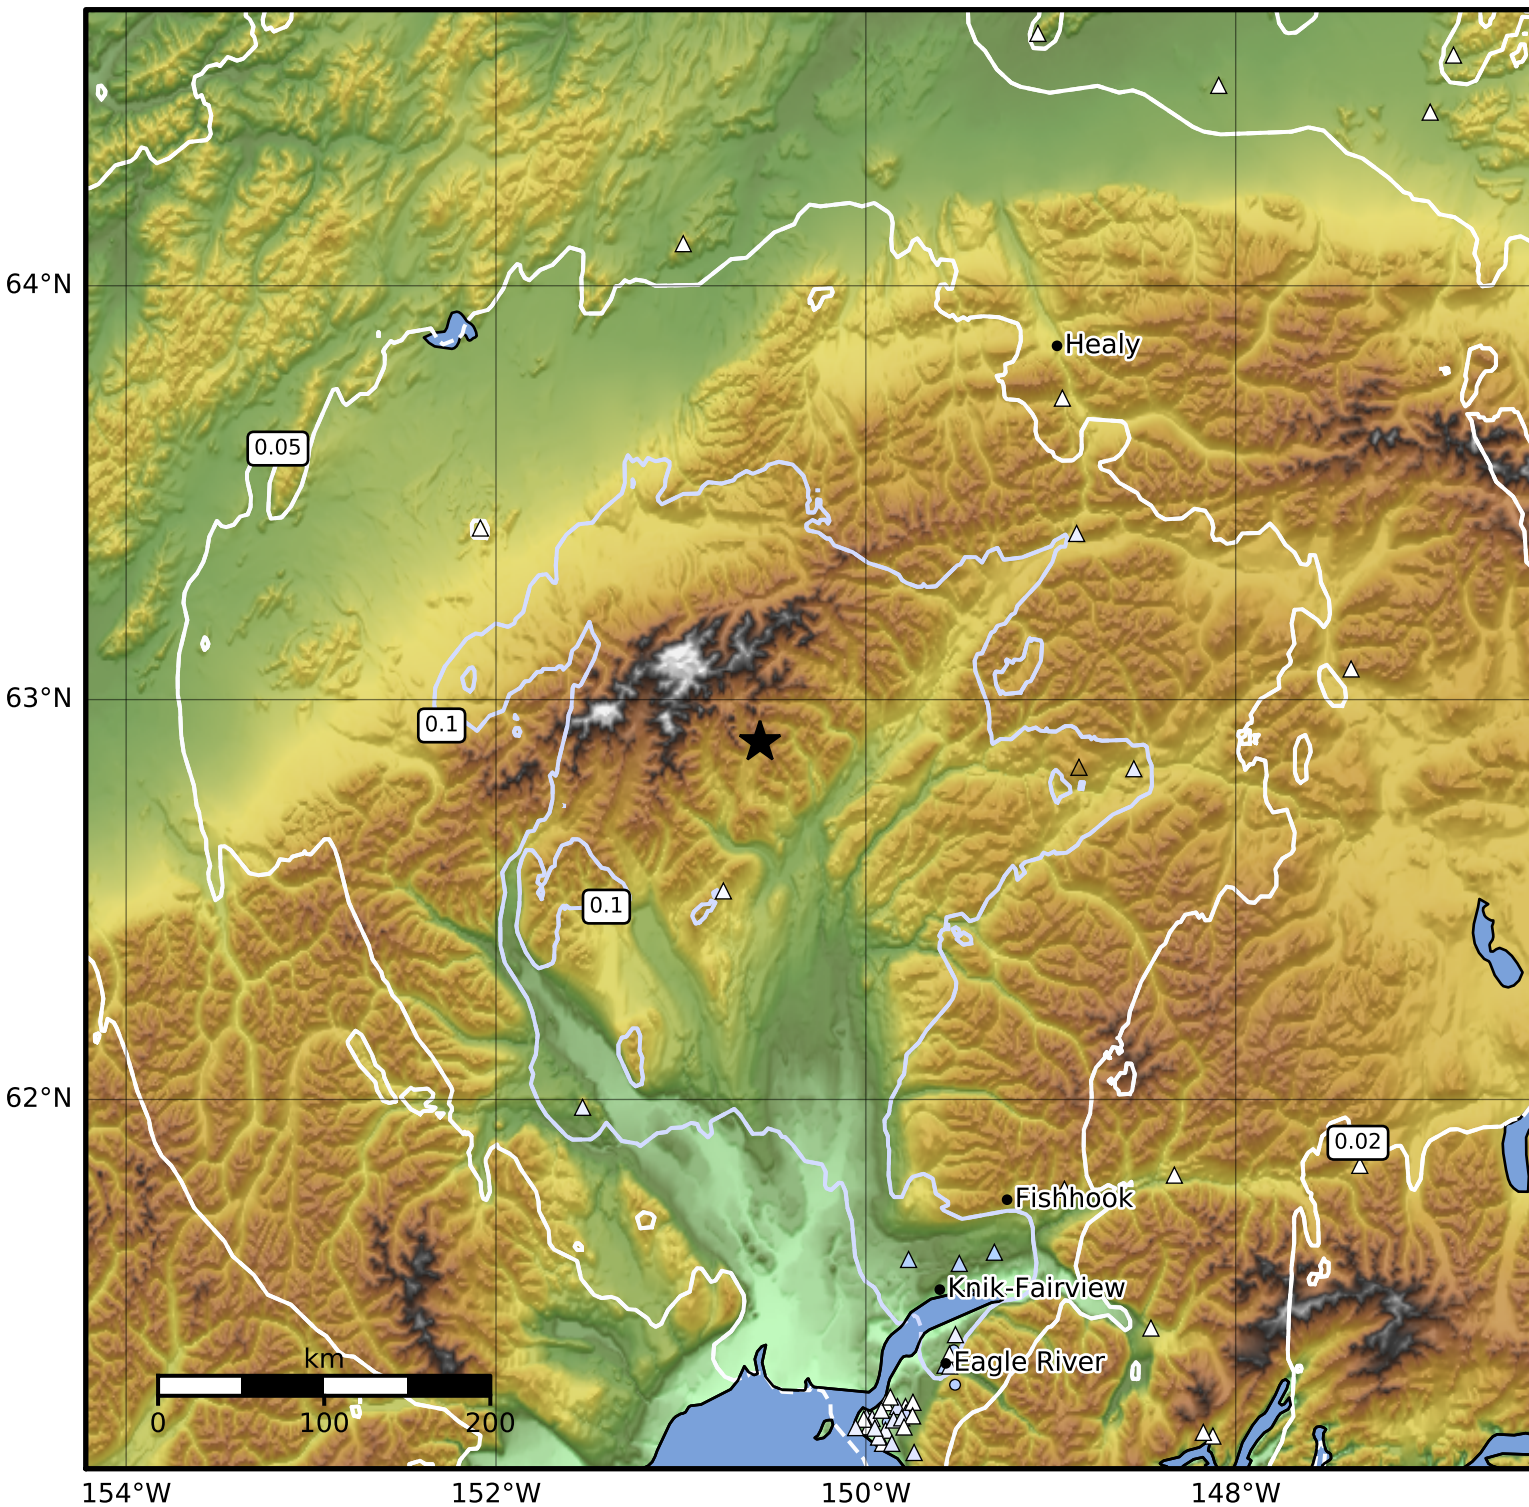

Peak Ground Acceleration Map Alaska Earthquake Center  
ShakeMap: 68 km (42 miles) NNW of Talkeetna  
Oct 06, 2023 01:56:55 UTC M4.0 N62.90 W150.57 Depth: 102.7km ID:ak023ctfvdsb

PGA (%g)	0.1	0.2	0.5	1	2	5	10	20	50	100	200
----------	-----	-----	-----	---	---	---	----	----	----	-----	-----

Scale based on Worden et al. (2012)

△ Seismic Instrument ○ Reported Intensity

★ Epicenter

Version 2: Processed 2023-10-06T02:19:44Z