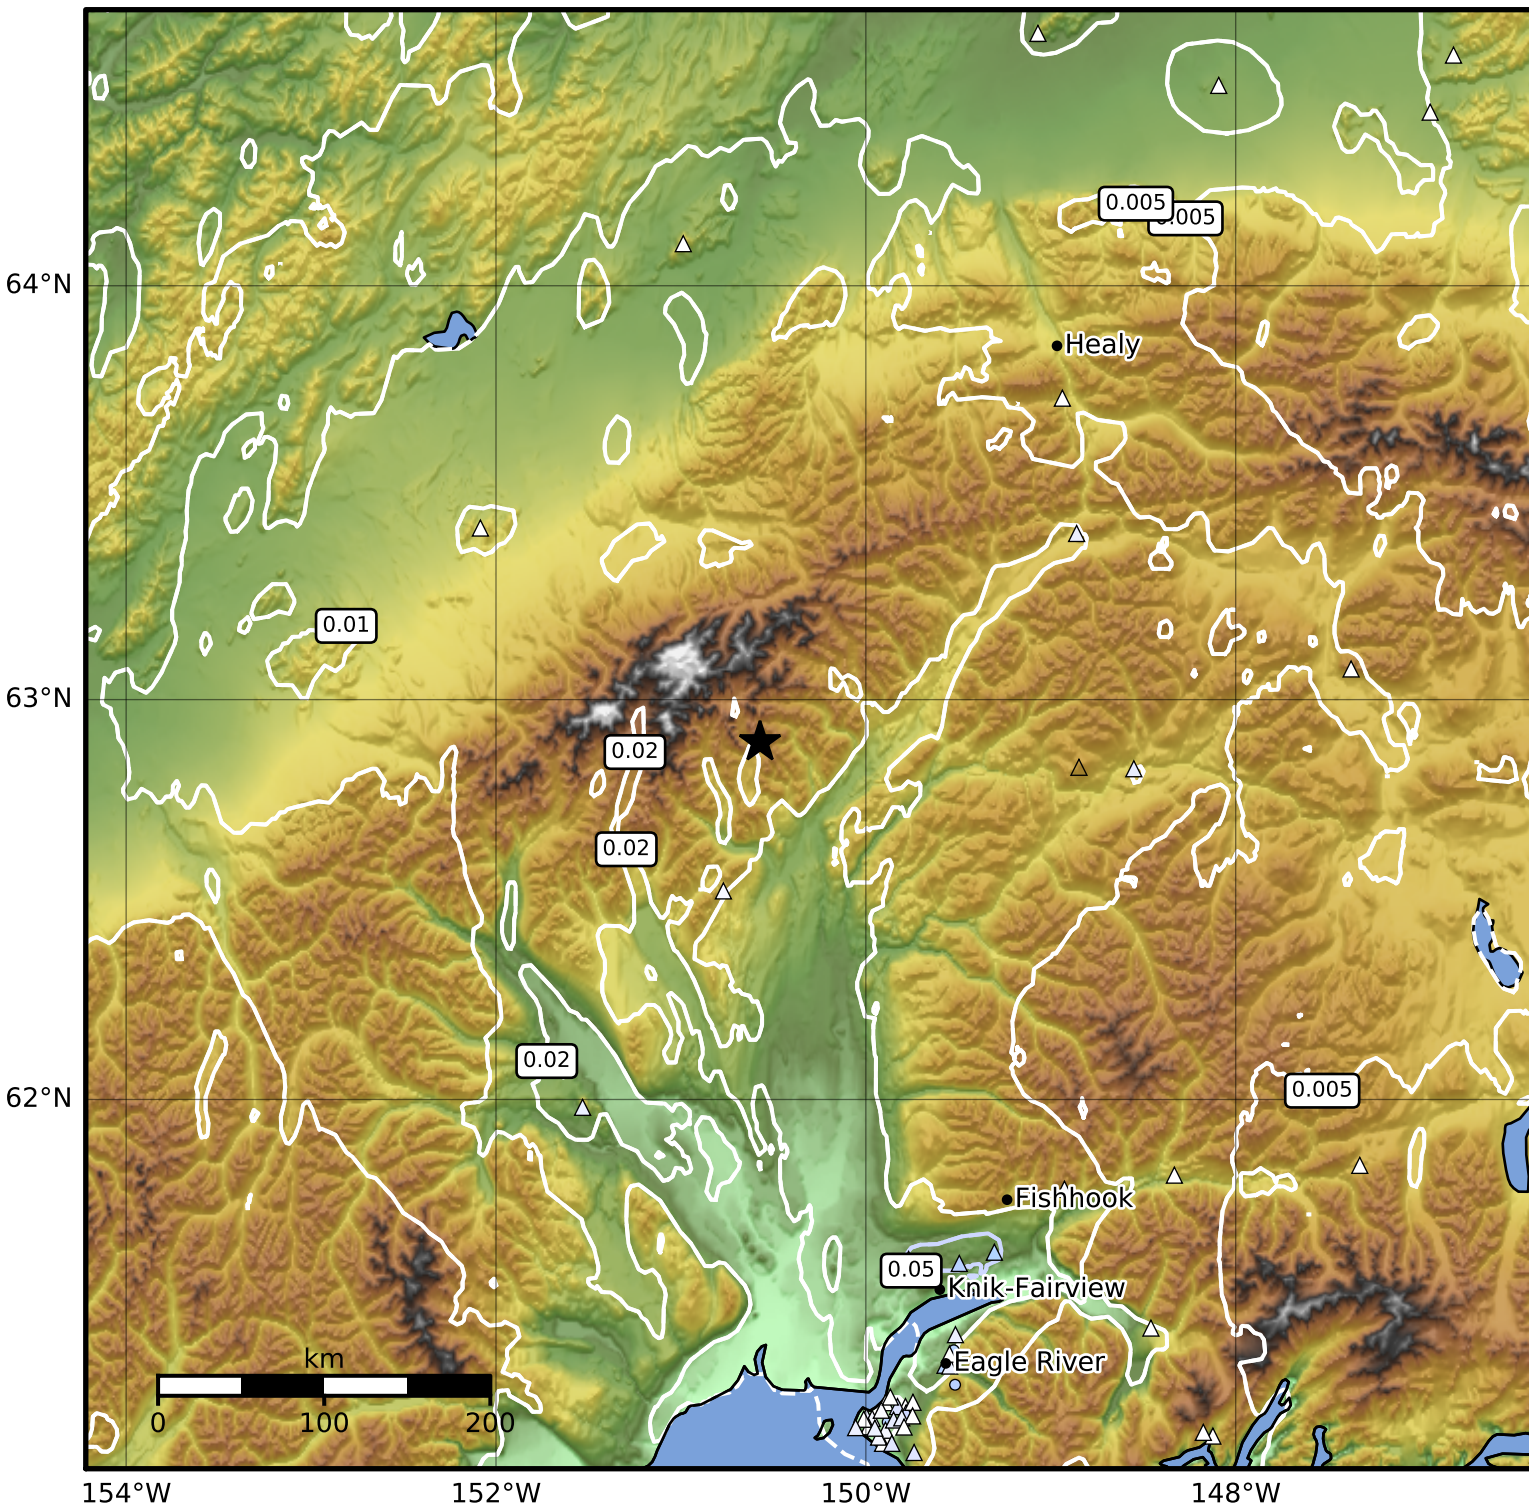

Peak Ground Velocity Map Alaska Earthquake Center
 ShakeMap: 68 km (42 miles) NNW of Talkeetna
 Oct 06, 2023 01:56:55 UTC M4.0 N62.90 W150.57 Depth: 102.7km ID:ak023ctfvdsb

Scale based on Worden et al. (2012)

△ Seismic Instrument ○ Reported Intensity

★ Epicenter

Version 2: Processed 2023-10-06T02:19:44Z