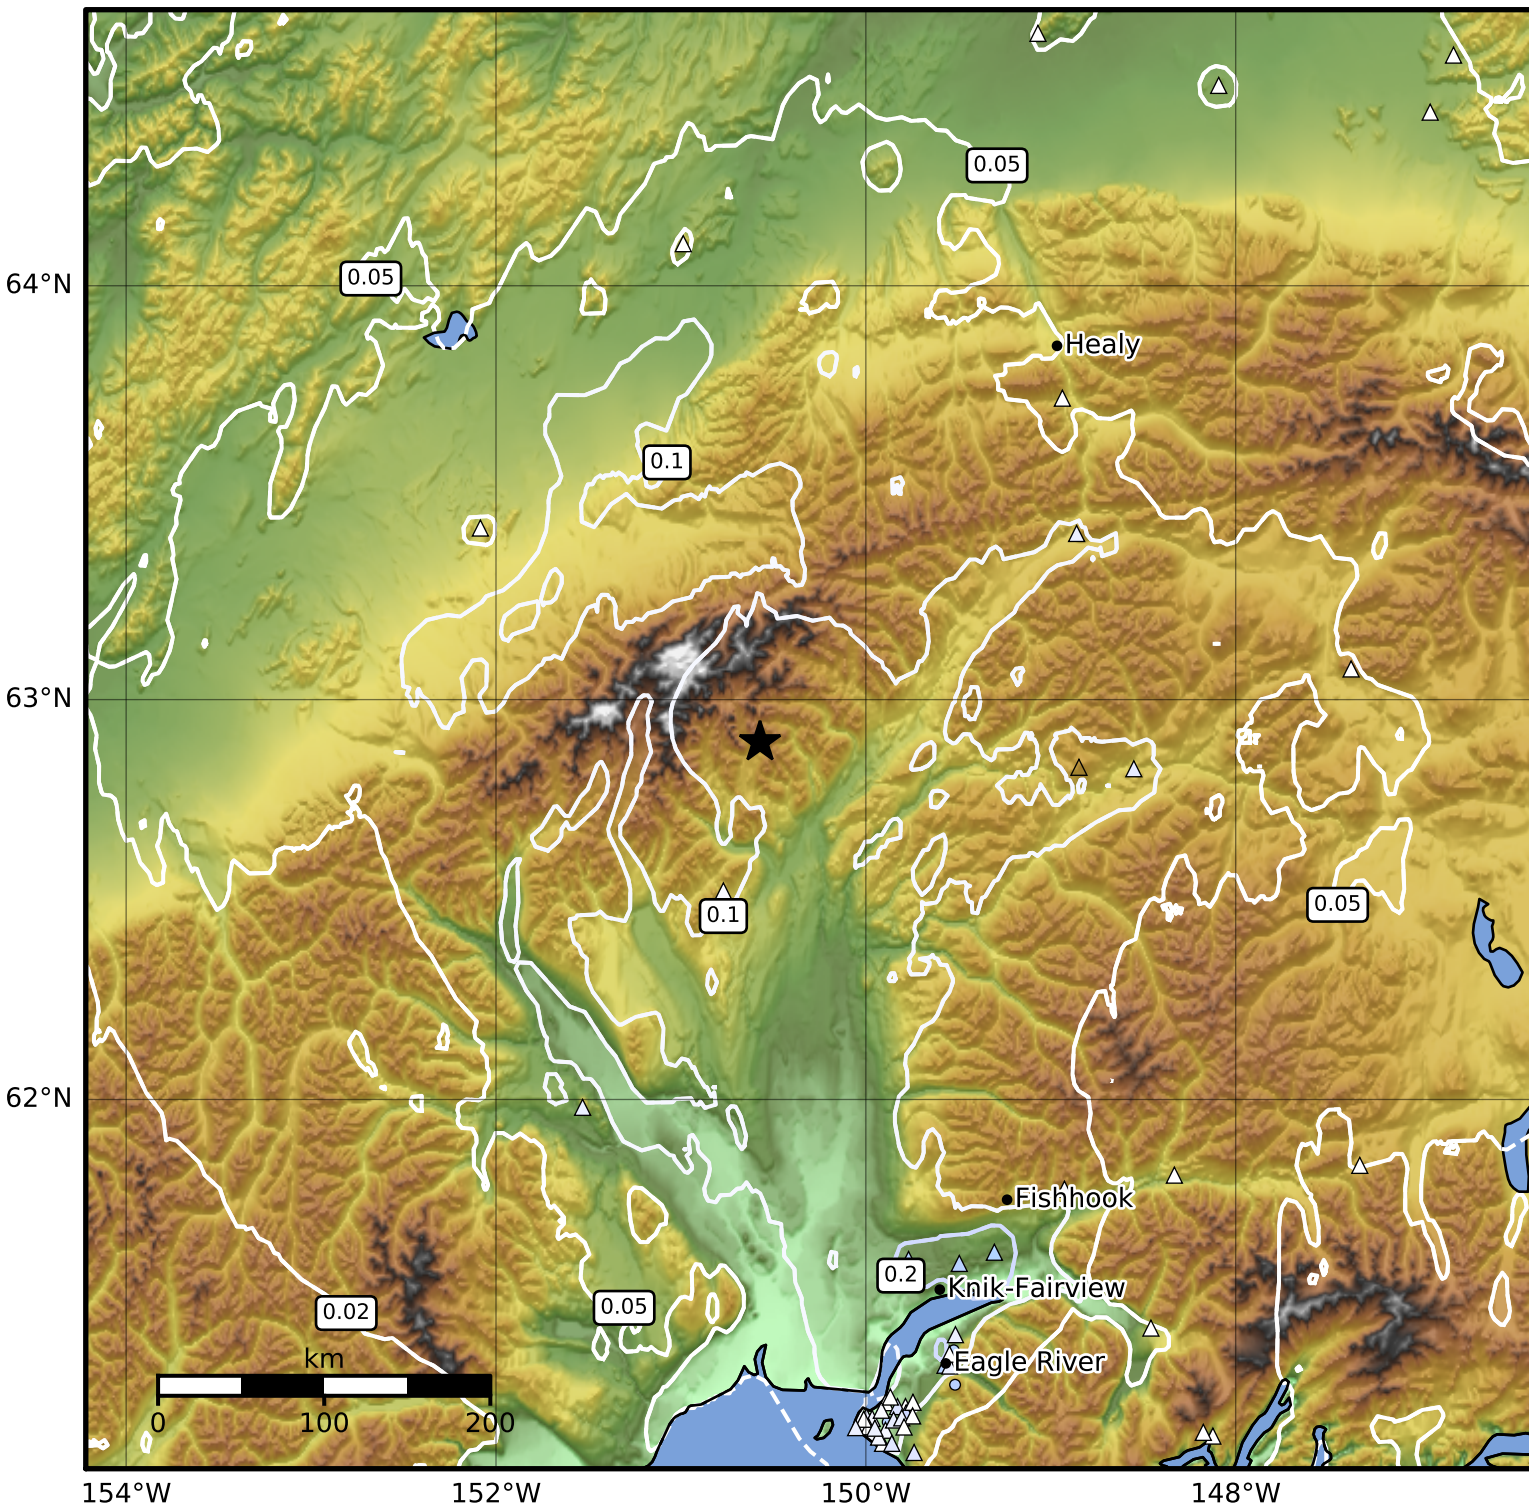

0.3 Second Peak Spectral Acceleration Map Alaska Earthquake Center
 ShakeMap: 68 km (42 miles) NNW of Talkeetna
 Oct 06, 2023 01:56:55 UTC M4.0 N62.90 W150.57 Depth: 102.7km ID:ak023ctfvdsb

SA(0.3) (%g)	0.1	0.2	0.5	1	2	5	10	20	50	100	200
--------------	-----	-----	-----	---	---	---	----	----	----	-----	-----

Scale based on Worden et al. (2012)

△ Seismic Instrument ○ Reported Intensity

★ Epicenter

Version 2: Processed 2023-10-06T02:19:44Z