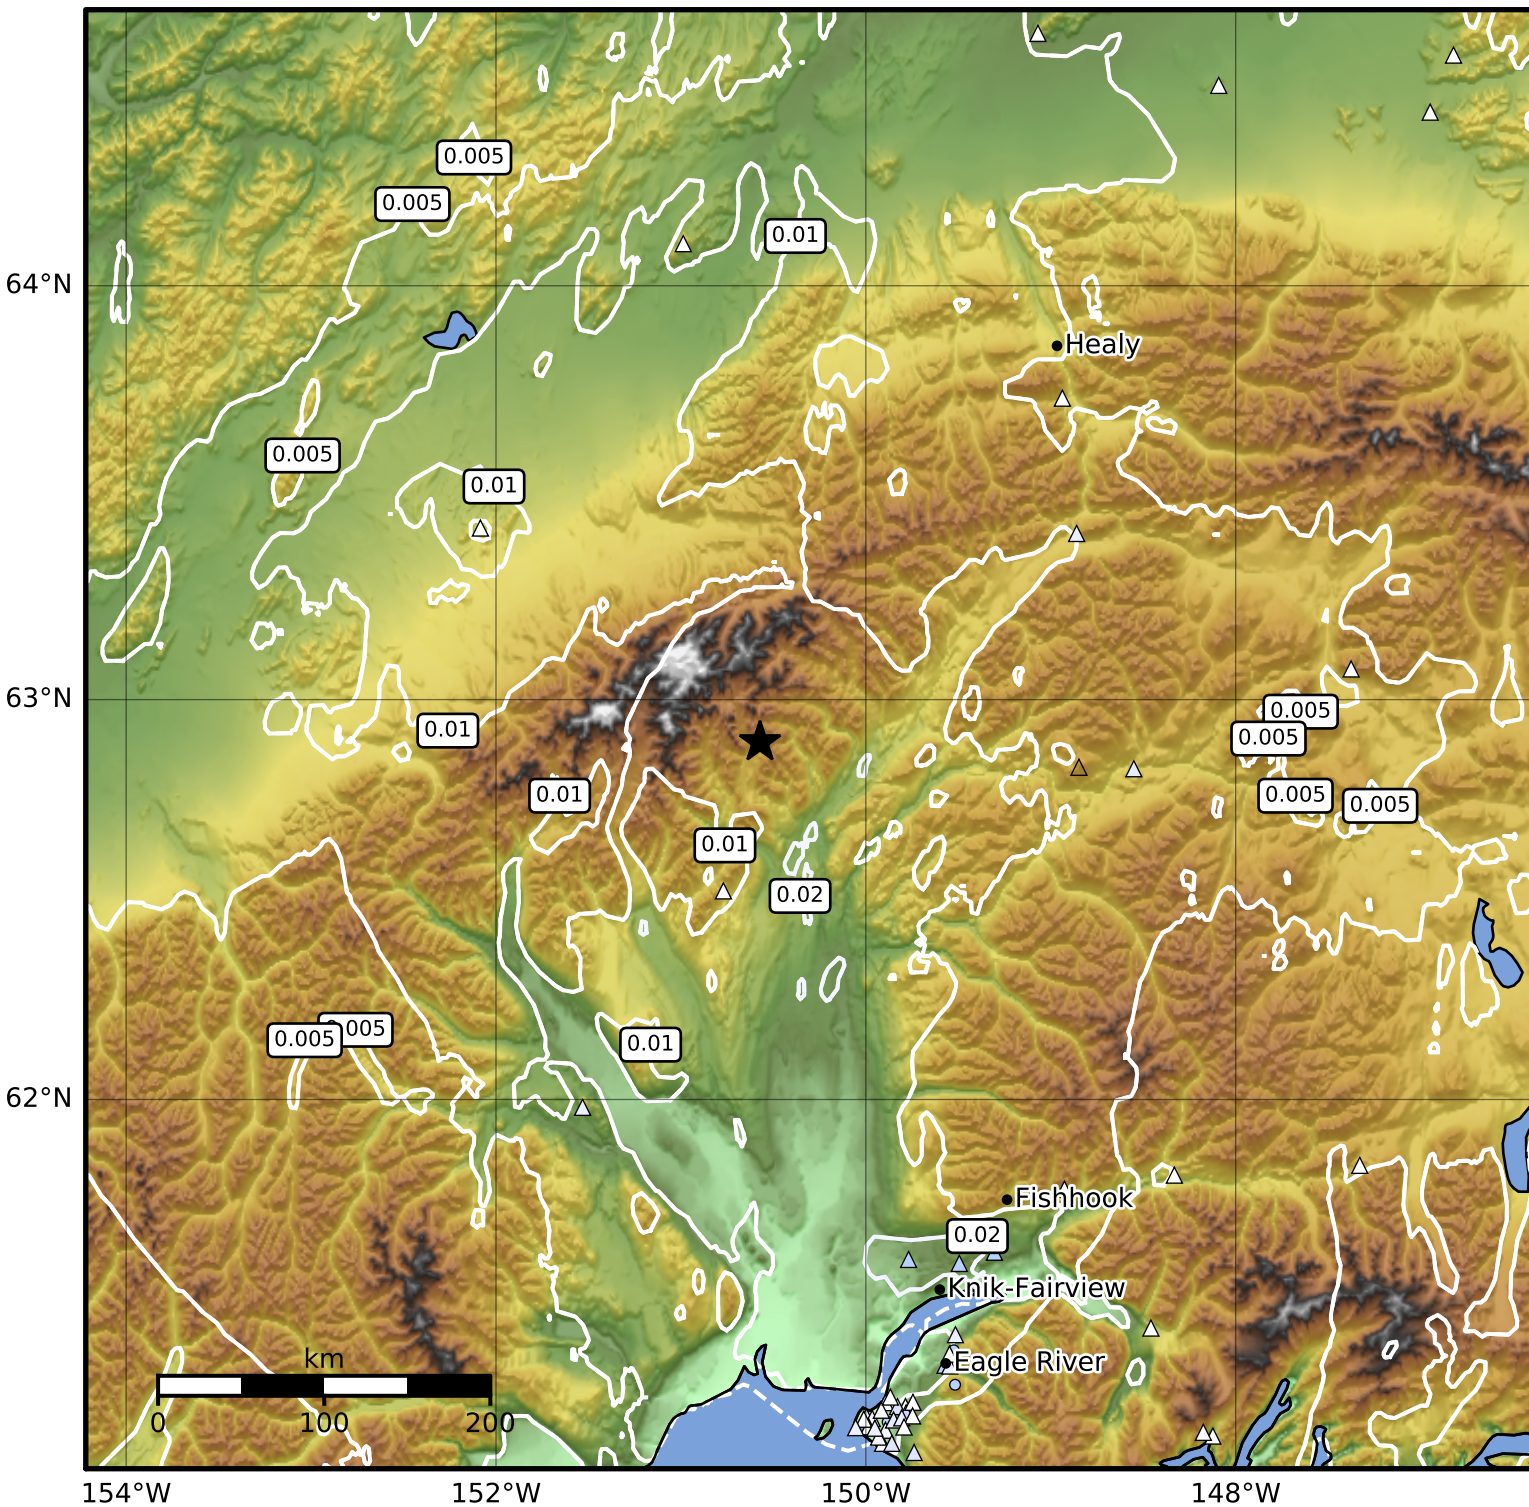

1.0 Second Peak Spectral Acceleration Map Alaska Earthquake Center
 ShakeMap: 68 km (42 miles) NNW of Talkeetna
 Oct 06, 2023 01:56:55 UTC M4.0 N62.90 W150.57 Depth: 102.7km ID:ak023ctfvdsb

SA(1.0) (%g)	0.1	0.2	0.5	1	2	5	10	20	50	100	200
--------------	-----	-----	-----	---	---	---	----	----	----	-----	-----

Scale based on Worden et al. (2012)

Version 2: Processed 2023-10-06T02:19:44Z

△ Seismic Instrument ○ Reported Intensity

★ Epicenter