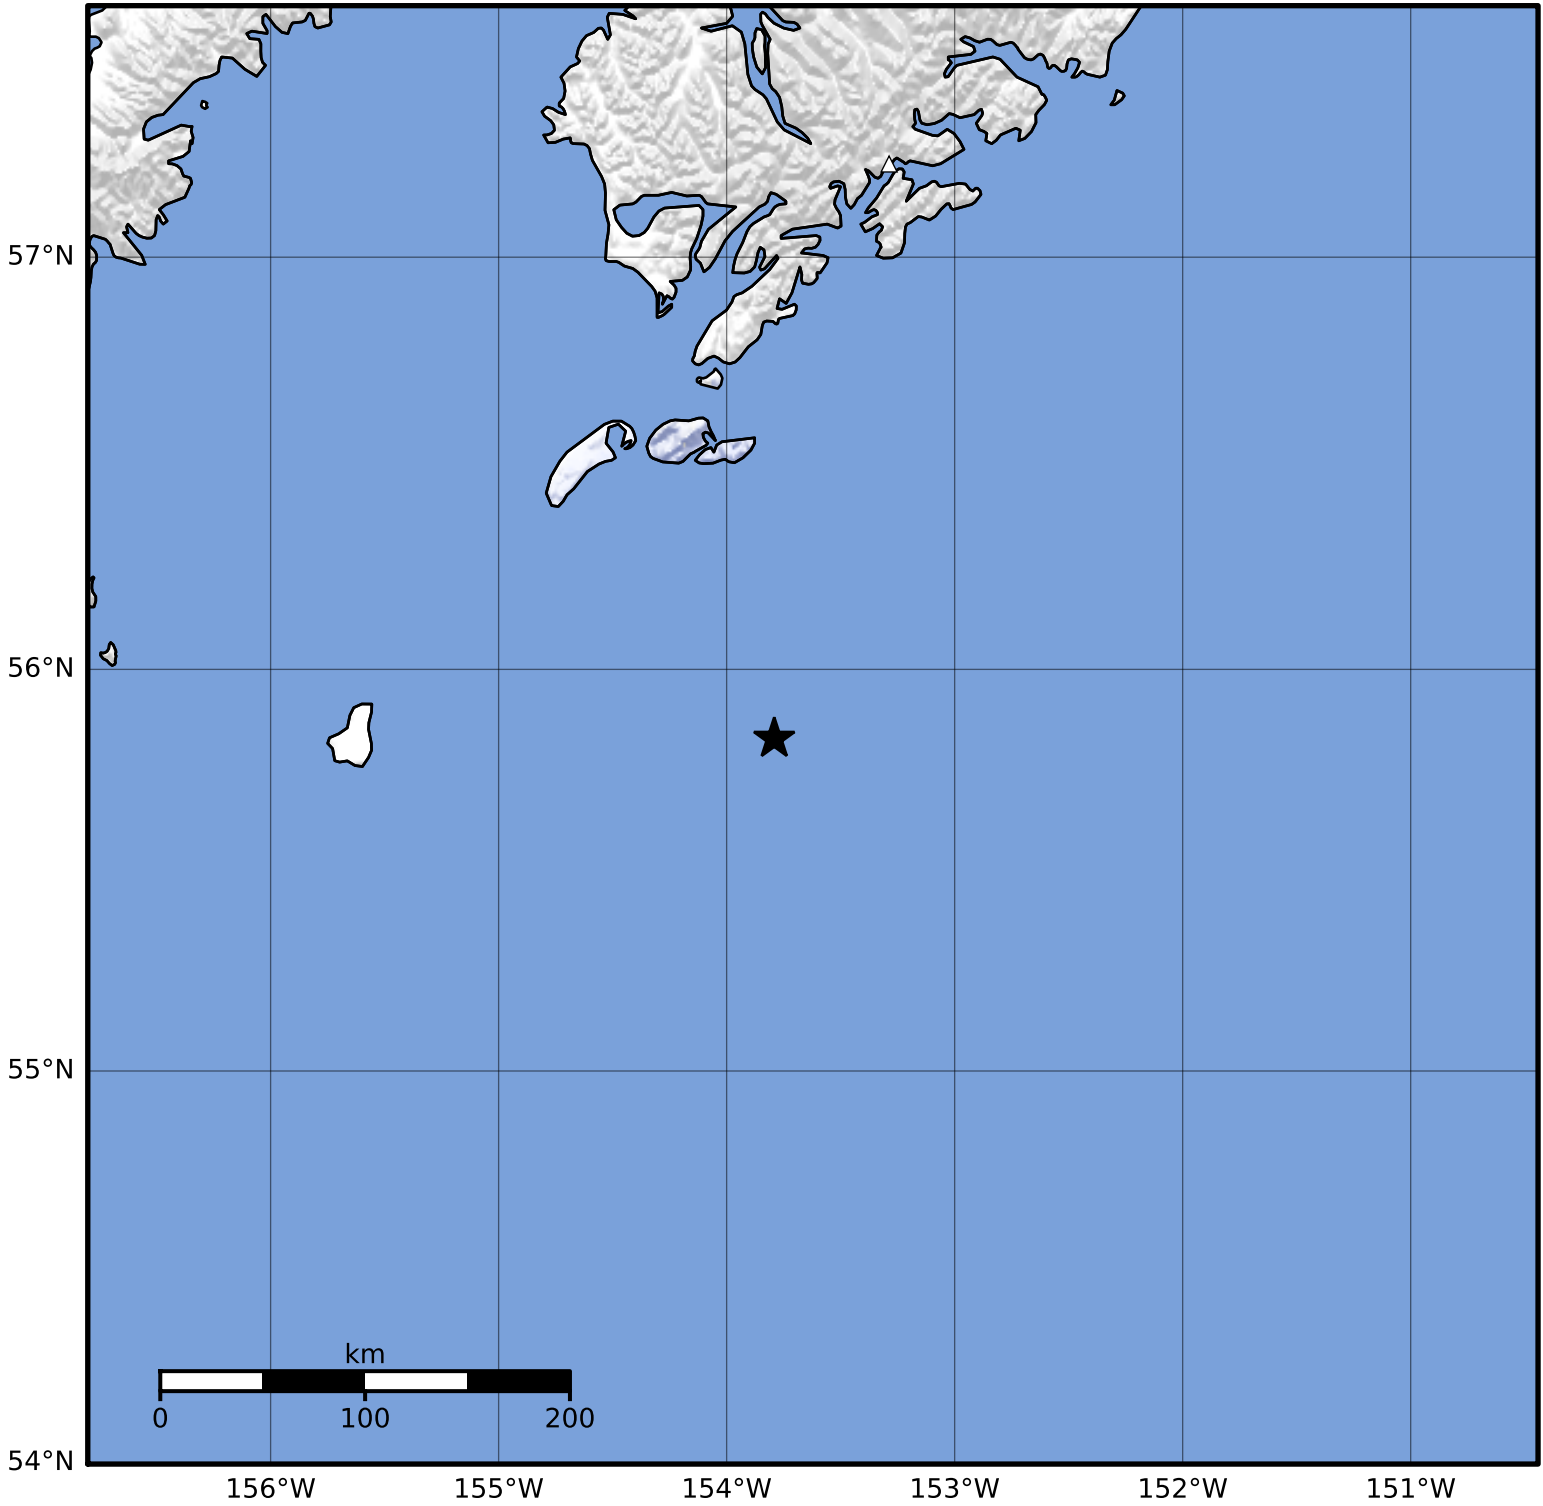

Macroseismic Intensity Map Alaska Earthquake Center
 ShakeMap: 126 km (78 miles) S of Akhiok
 Oct 06, 2023 11:33:07 UTC M3.9 N55.83 W153.79 Depth: 12.0km ID:ak023ctlopez

SHAKING	Not felt	Weak	Light	Moderate	Strong	Very strong	Severe	Violent	Extreme
DAMAGE	None	None	None	Very light	Light	Moderate	Moderate/heavy	Heavy	Very heavy
PGA(%g)	<0.0464	0.297	2.76	6.2	11.5	21.5	40.1	74.7	>139
PGV(cm/s)	<0.0215	0.135	1.41	4.65	9.64	20	41.4	85.8	>178
INTENSITY	I	II-III	IV	V	VI	VII	VIII	IX	X+

Scale based on Worden et al. (2012)

Version 2: Processed 2023-10-06T13:59:54Z

△ Seismic Instrument ○ Reported Intensity

★ Epicenter