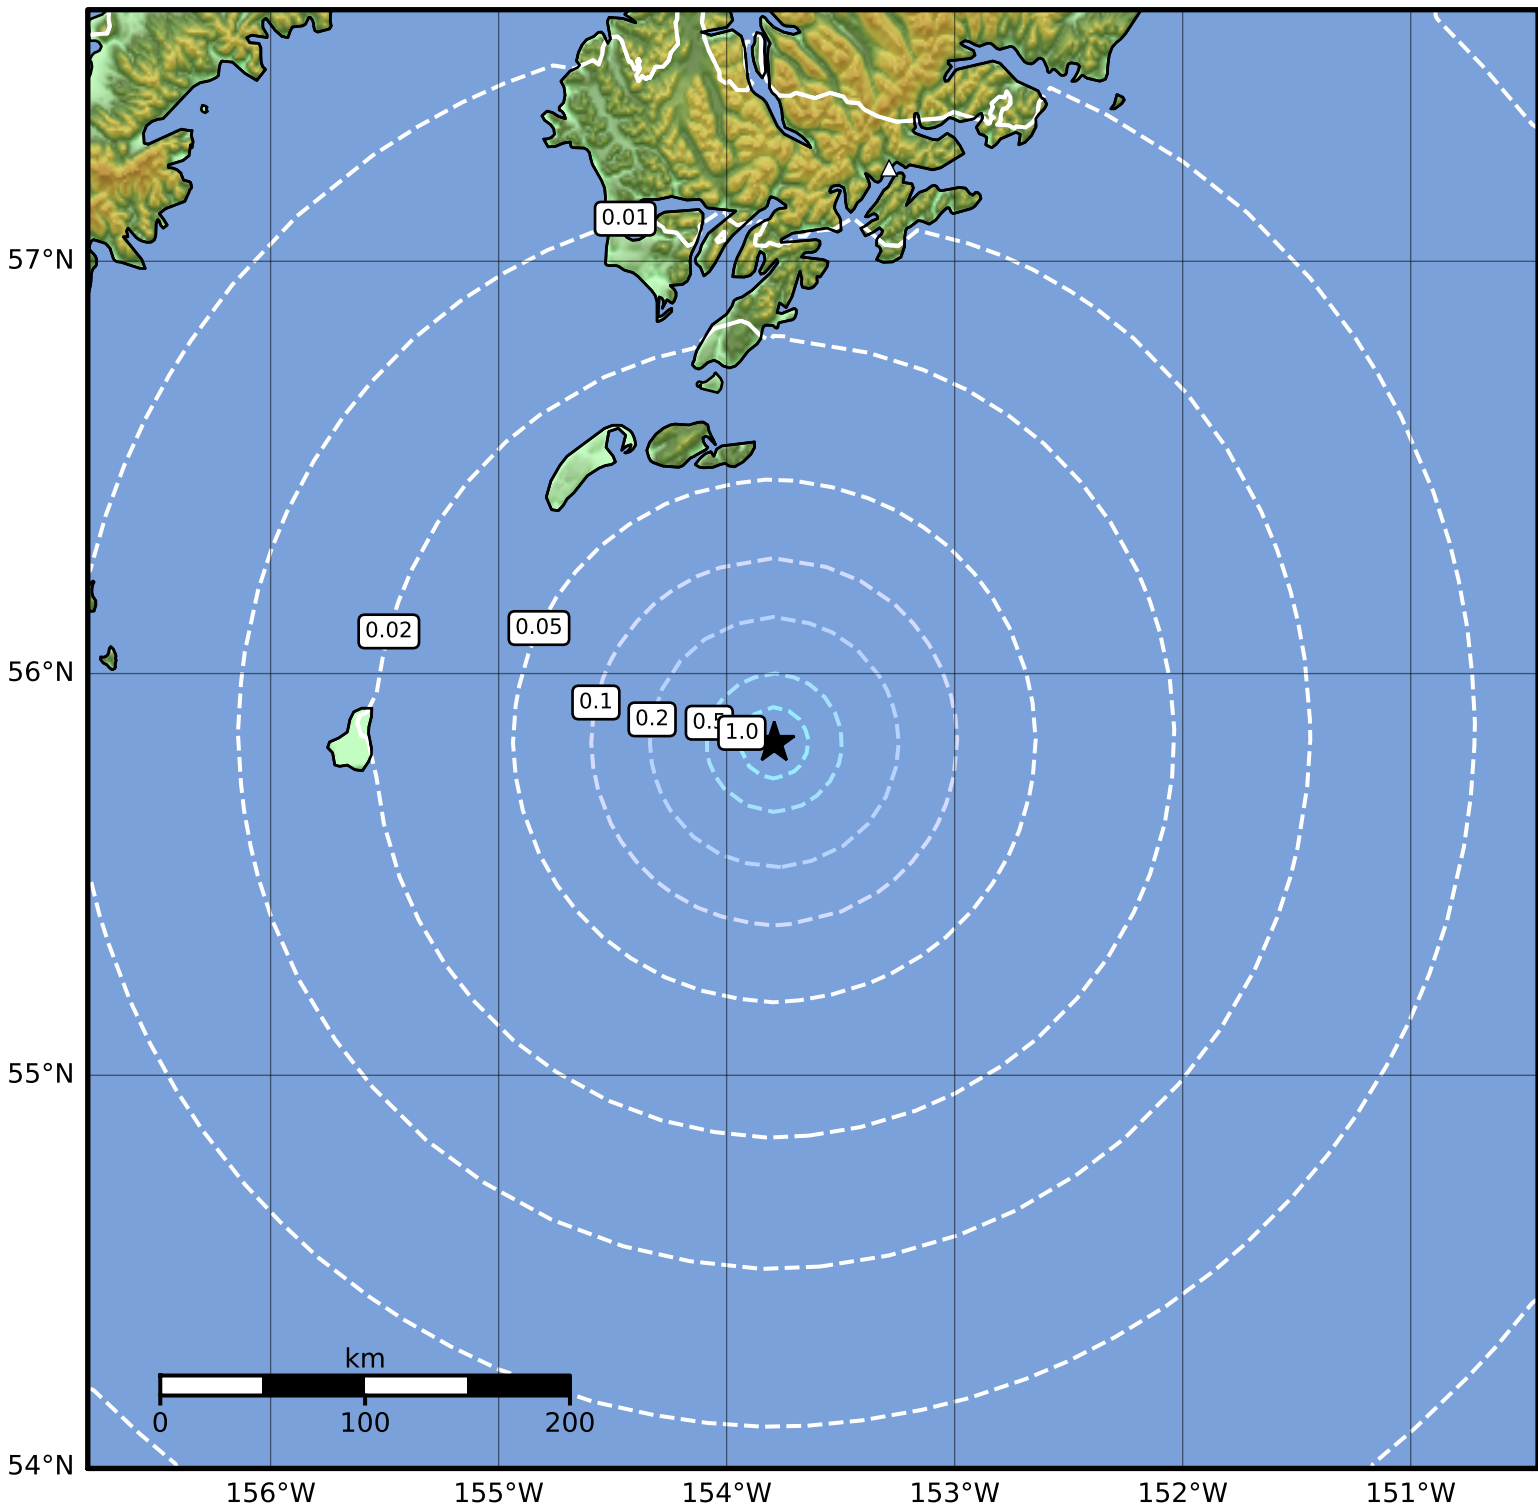

Peak Ground Acceleration Map Alaska Earthquake Center
 ShakeMap: 126 km (78 miles) S of Akhiok
 Oct 06, 2023 11:33:07 UTC M3.9 N55.83 W153.79 Depth: 12.0km ID:ak023ctlopez

PGA (%g)	0.1	0.2	0.5	1	2	5	10	20	50	100	200
----------	-----	-----	-----	---	---	---	----	----	----	-----	-----

Scale based on Worden et al. (2012)

Version 2: Processed 2023-10-06T13:59:54Z

△ Seismic Instrument ○ Reported Intensity

★ Epicenter