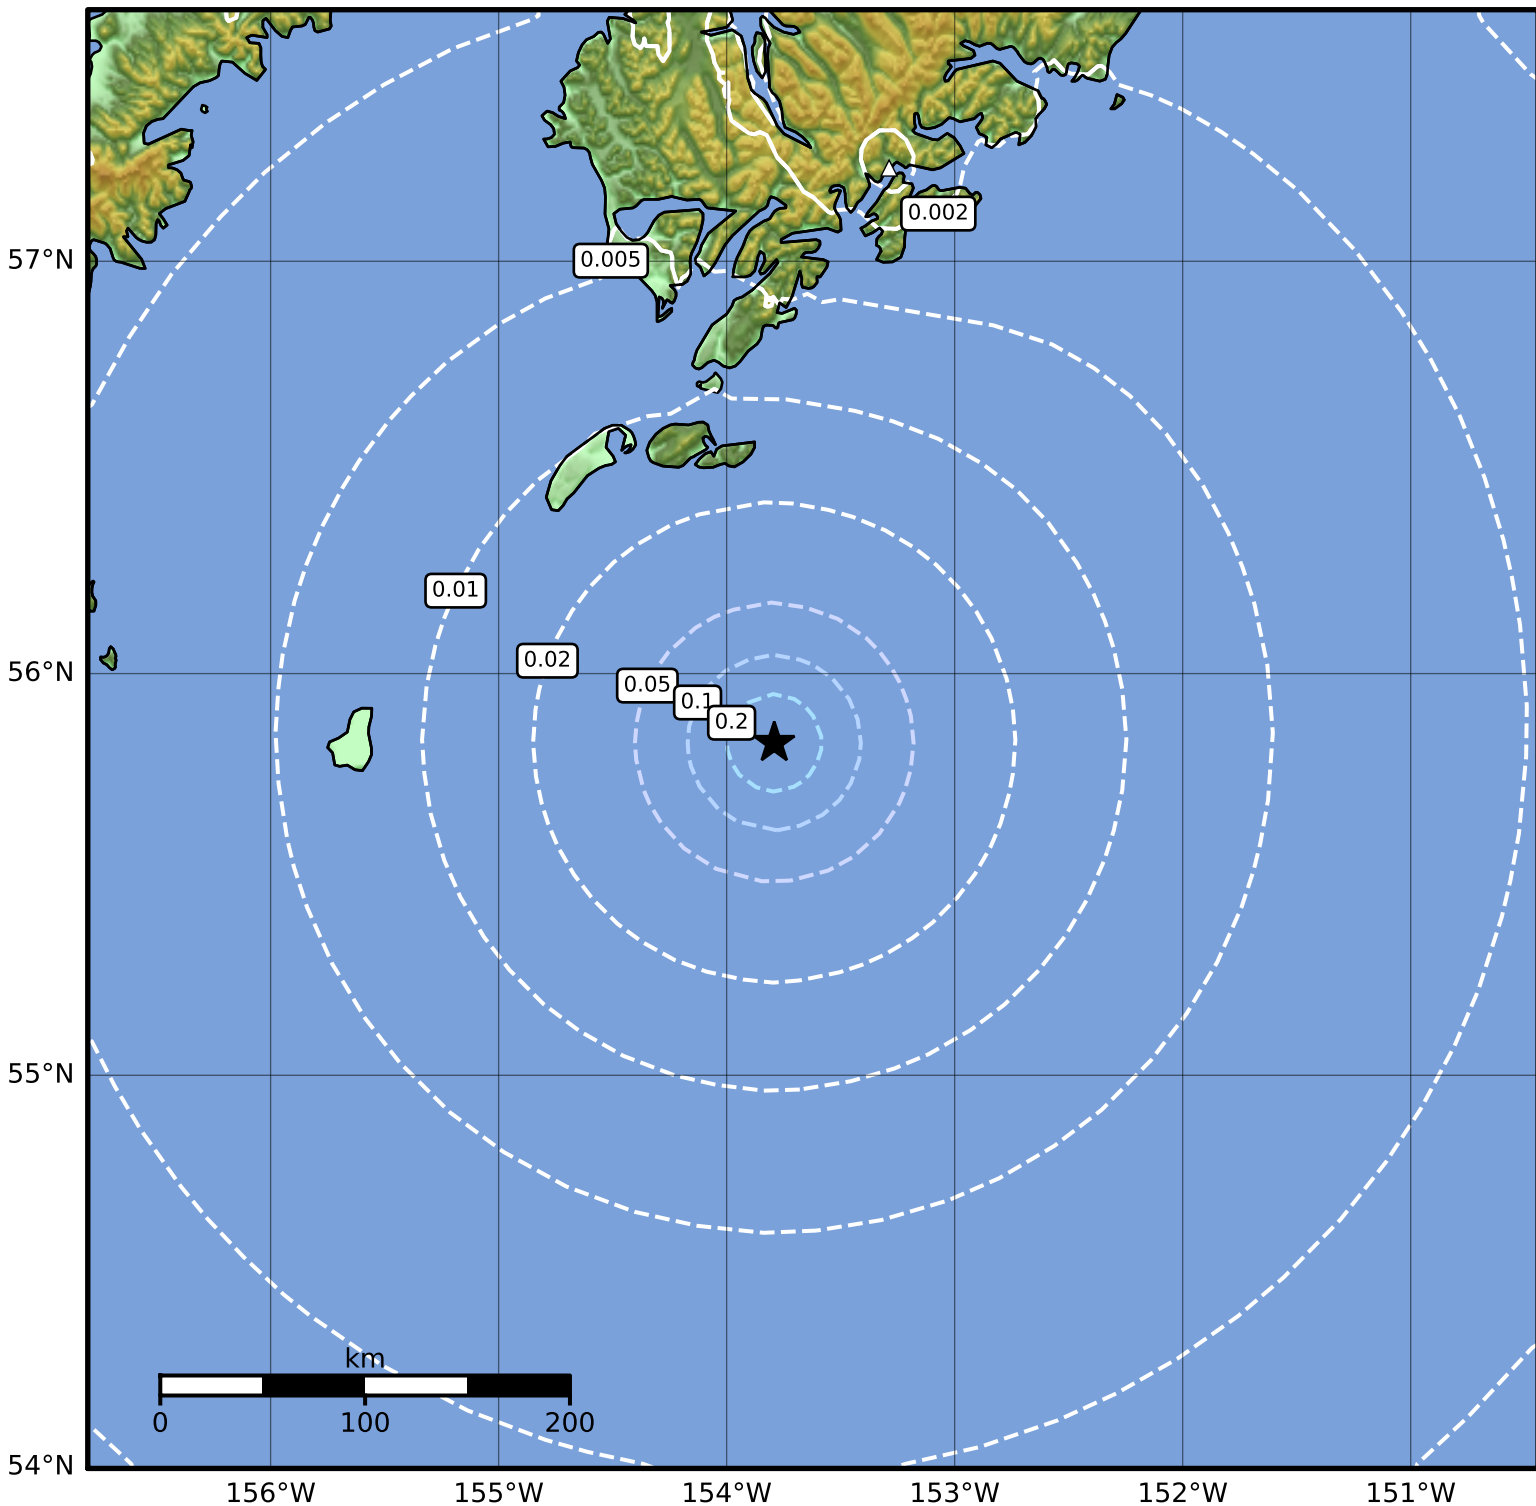

Peak Ground Velocity Map Alaska Earthquake Center  
ShakeMap: 126 km (78 miles) S of Akhiok  
Oct 06, 2023 11:33:07 UTC M3.9 N55.83 W153.79 Depth: 12.0km ID:ak023ctlopez

PGV (cm/s)	0.1	0.2	0.5	1	2	5	10	20	50	100	200
------------	-----	-----	-----	---	---	---	----	----	----	-----	-----

Scale based on Worden et al. (2012)

Version 2: Processed 2023-10-06T13:59:54Z

△ Seismic Instrument ○ Reported Intensity

★ Epicenter