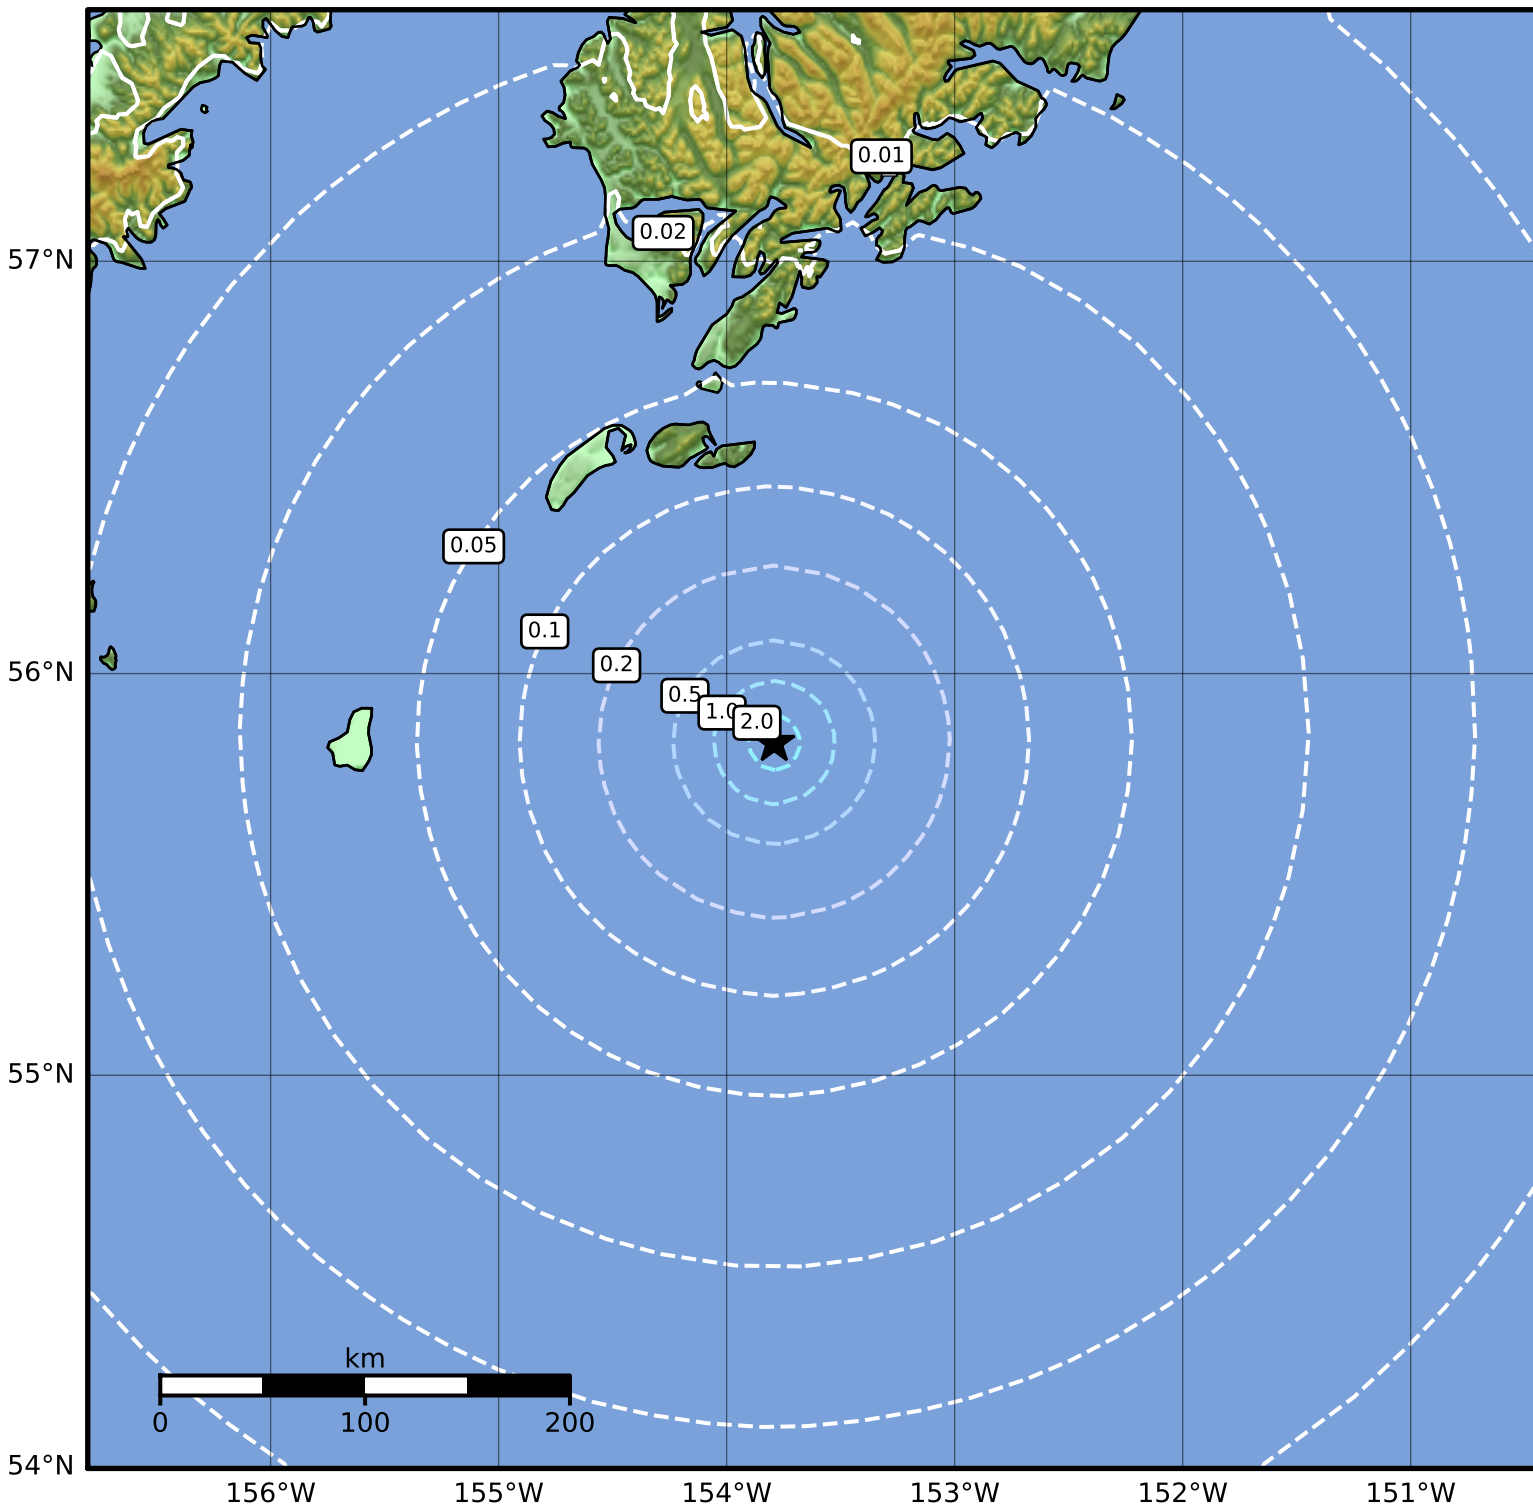

0.3 Second Peak Spectral Acceleration Map Alaska Earthquake Center  
 ShakeMap: 126 km (78 miles) S of Akhiok  
 Oct 06, 2023 11:33:07 UTC M3.9 N55.83 W153.79 Depth: 12.0km ID:ak023ctlopez

SA(0.3) (%g)	0.1	0.2	0.5	1	2	5	10	20	50	100	200
--------------	-----	-----	-----	---	---	---	----	----	----	-----	-----

Scale based on Worden et al. (2012)

Version 2: Processed 2023-10-06T13:59:54Z

△ Seismic Instrument ○ Reported Intensity

★ Epicenter