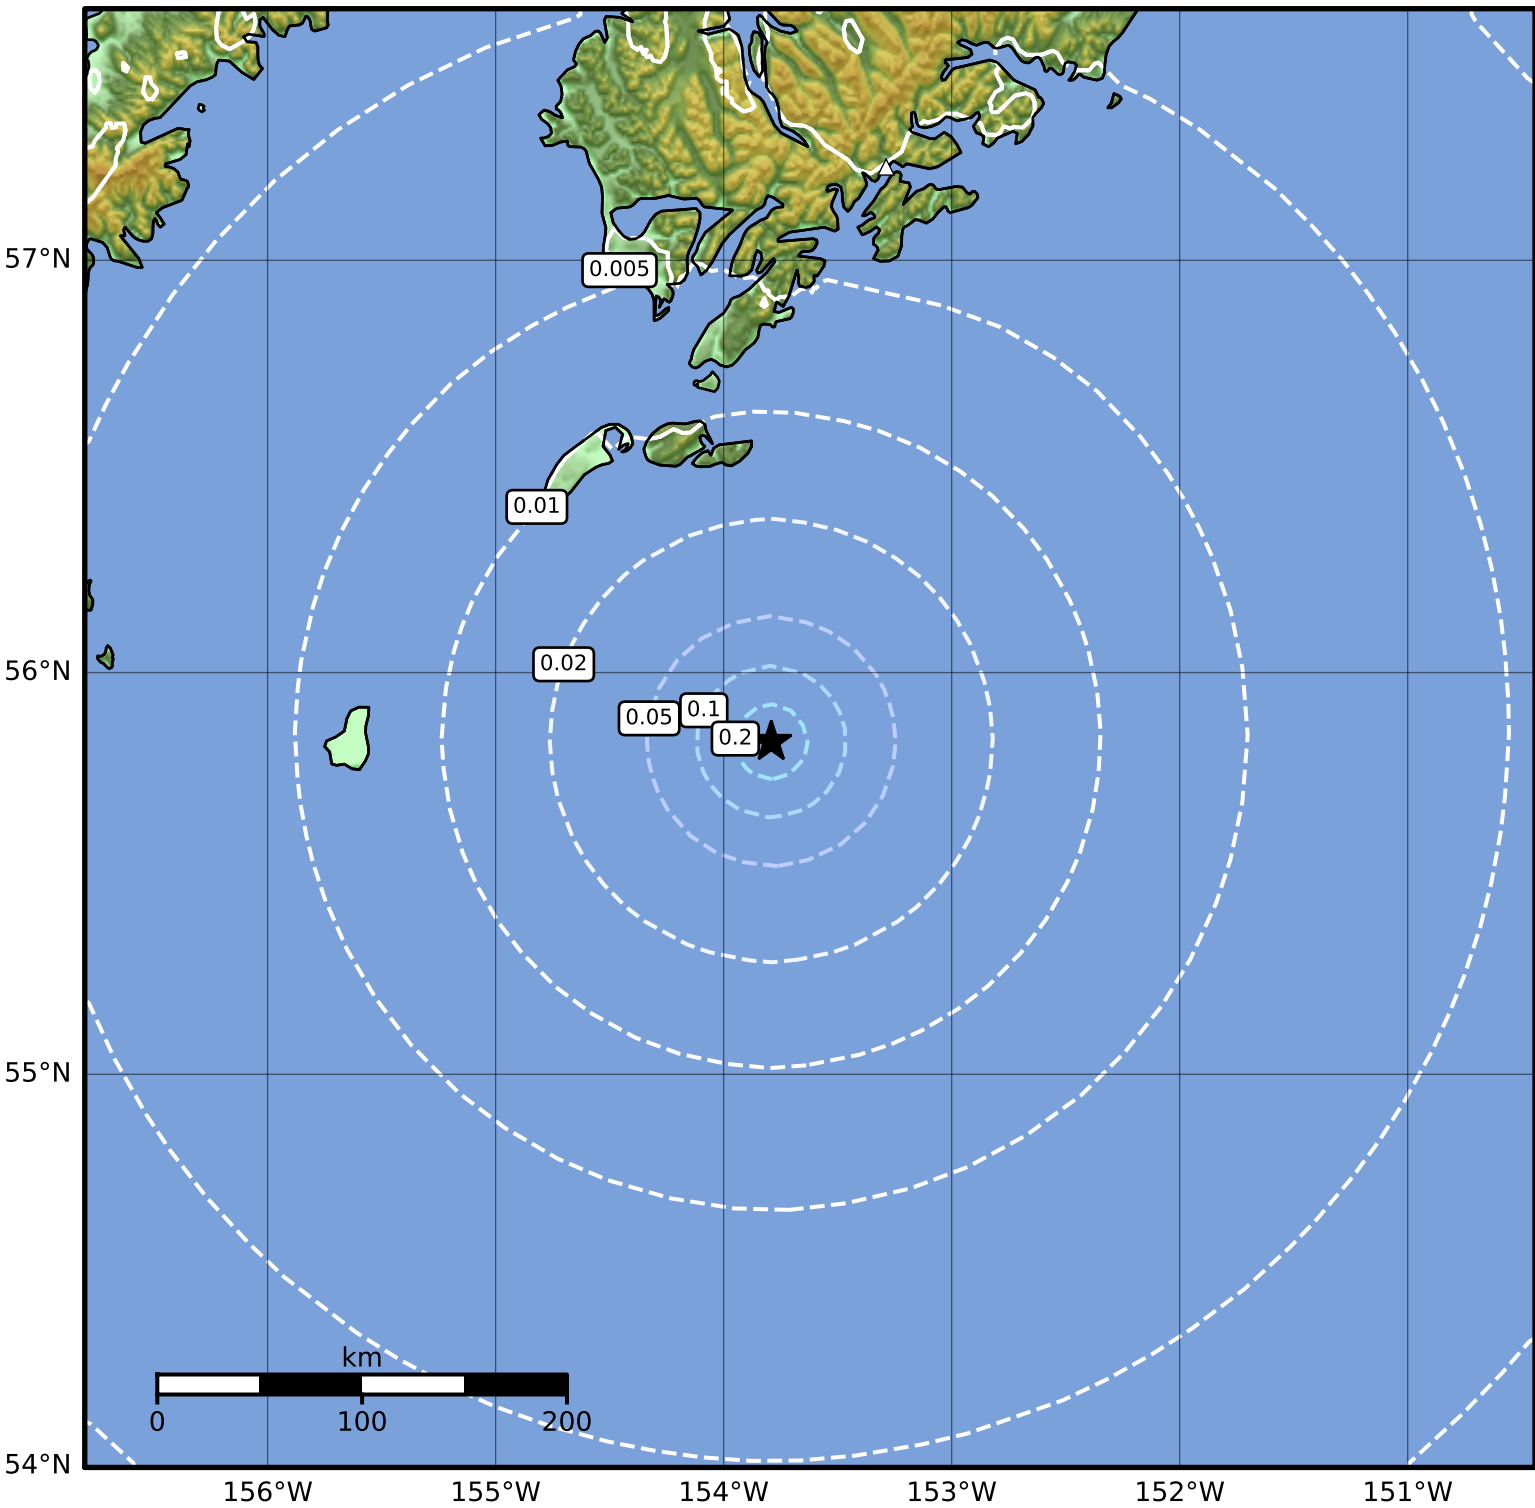

1.0 Second Peak Spectral Acceleration Map Alaska Earthquake Center
 ShakeMap: 126 km (78 miles) S of Akhiok
 Oct 06, 2023 11:33:07 UTC M3.9 N55.83 W153.79 Depth: 12.0km ID:ak023ctlopez

SA(1.0) (%g)	0.1	0.2	0.5	1	2	5	10	20	50	100	200
--------------	-----	-----	-----	---	---	---	----	----	----	-----	-----

Scale based on Worden et al. (2012)

Version 2: Processed 2023-10-06T13:59:54Z

△ Seismic Instrument ○ Reported Intensity

★ Epicenter