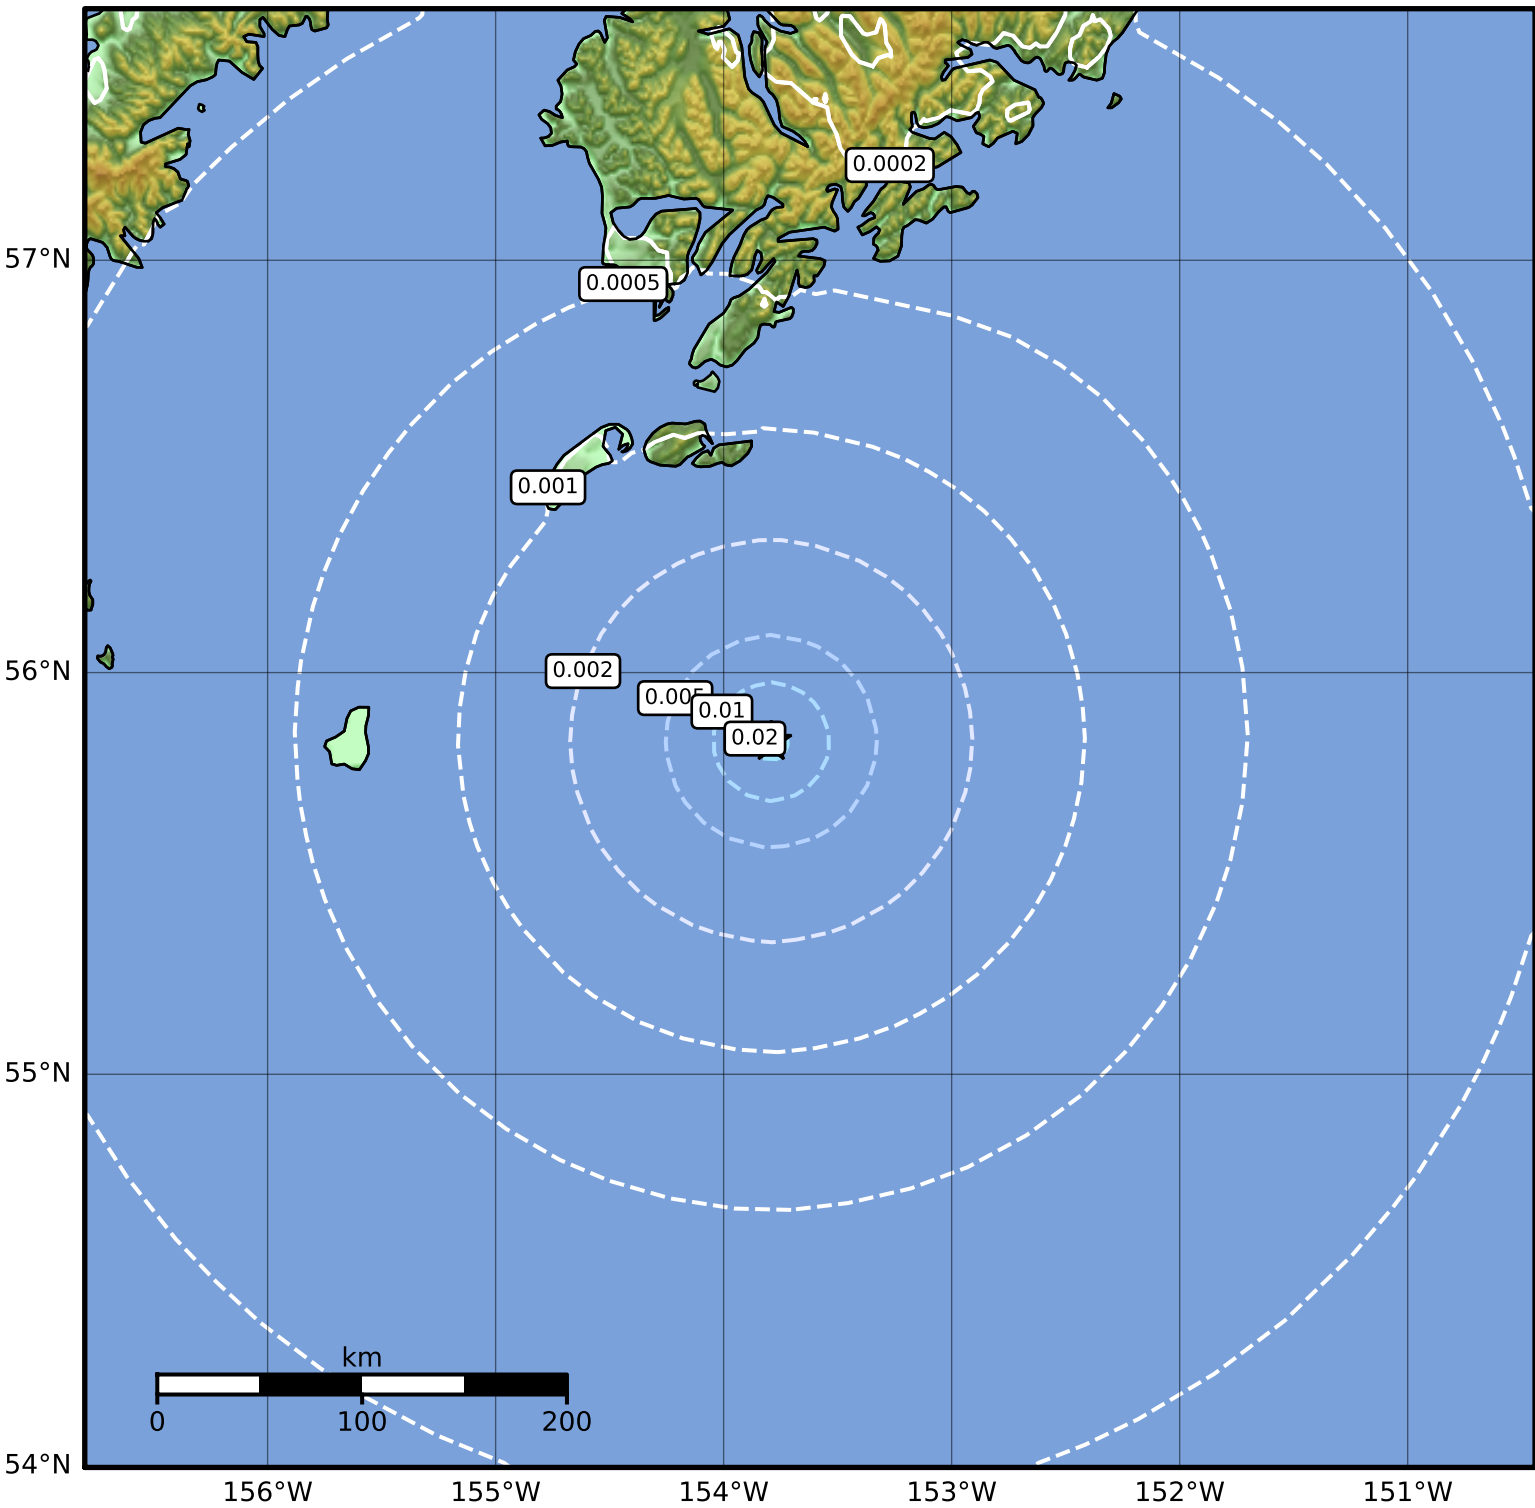

3.0 Second Peak Spectral Acceleration Map Alaska Earthquake Center  
 ShakeMap: 126 km (78 miles) S of Akhiok  
 Oct 06, 2023 11:33:07 UTC M3.9 N55.83 W153.79 Depth: 12.0km ID:ak023ctlopez

SA(3.0) (%g)	0.1	0.2	0.5	1	2	5	10	20	50
--------------	-----	-----	-----	---	---	---	----	----	----

Scale based on Worden et al. (2012)

Version 2: Processed 2023-10-06T13:59:54Z

△ Seismic Instrument    ○ Reported Intensity

★ Epicenter