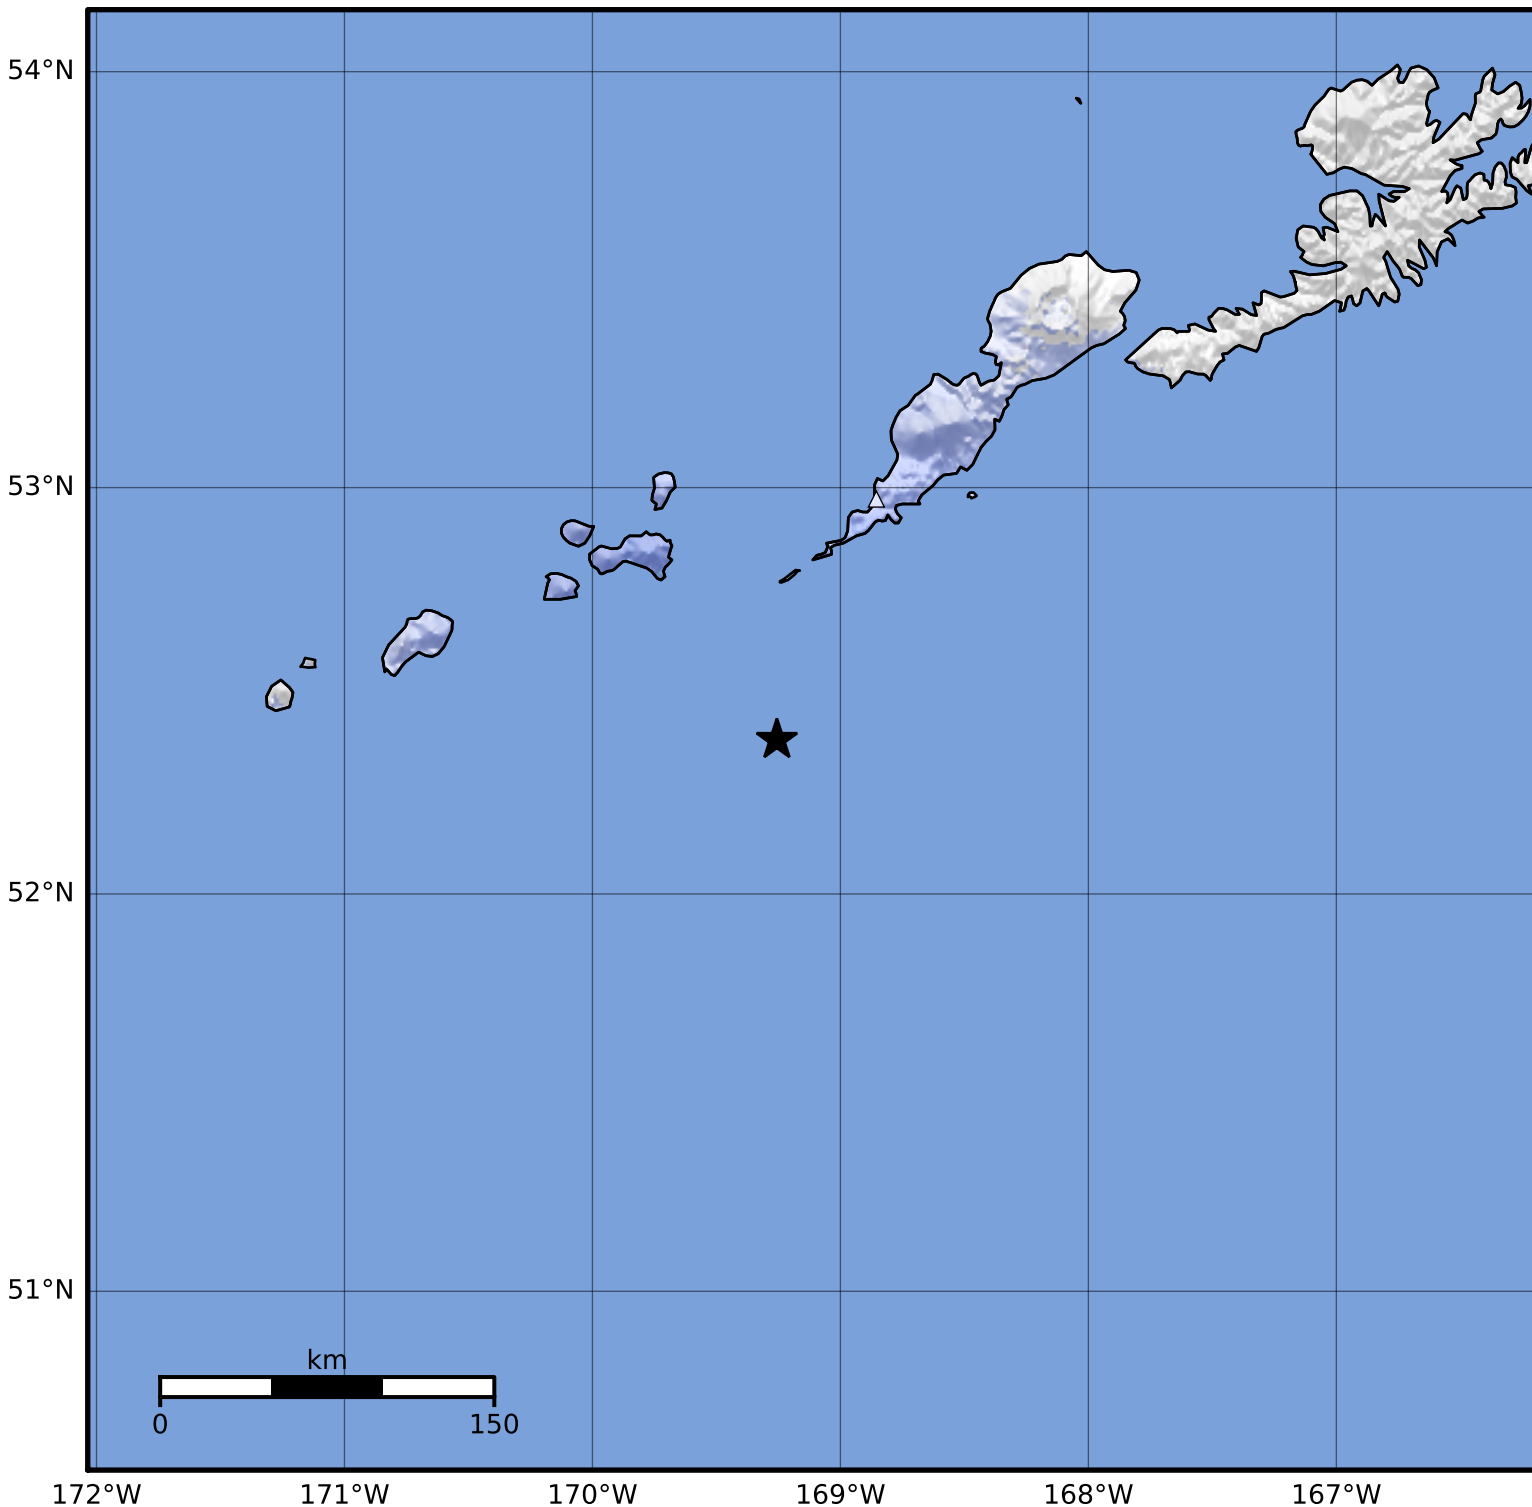

Macroseismic Intensity Map Alaska Earthquake Center  
 ShakeMap: 67 km (42 miles) SSW of Nikolski  
 Oct 06, 2023 11:34:03 UTC M4.3 N52.38 W169.26 Depth: 24.5km ID:ak023ctlow6o

SHAKING	Not felt	Weak	Light	Moderate	Strong	Very strong	Severe	Violent	Extreme
DAMAGE	None	None	None	Very light	Light	Moderate	Moderate/heavy	Heavy	Very heavy
PGA(%g)	<0.0464	0.297	2.76	6.2	11.5	21.5	40.1	74.7	>139
PGV(cm/s)	<0.0215	0.135	1.41	4.65	9.64	20	41.4	85.8	>178
INTENSITY	<b>I</b>	<b>II-III</b>	<b>IV</b>	<b>V</b>	<b>VI</b>	<b>VII</b>	<b>VIII</b>	<b>IX</b>	<b>X+</b>

Scale based on Worden et al. (2012)

Version 2: Processed 2023-10-06T14:04:30Z

△ Seismic Instrument ○ Reported Intensity

★ Epicenter