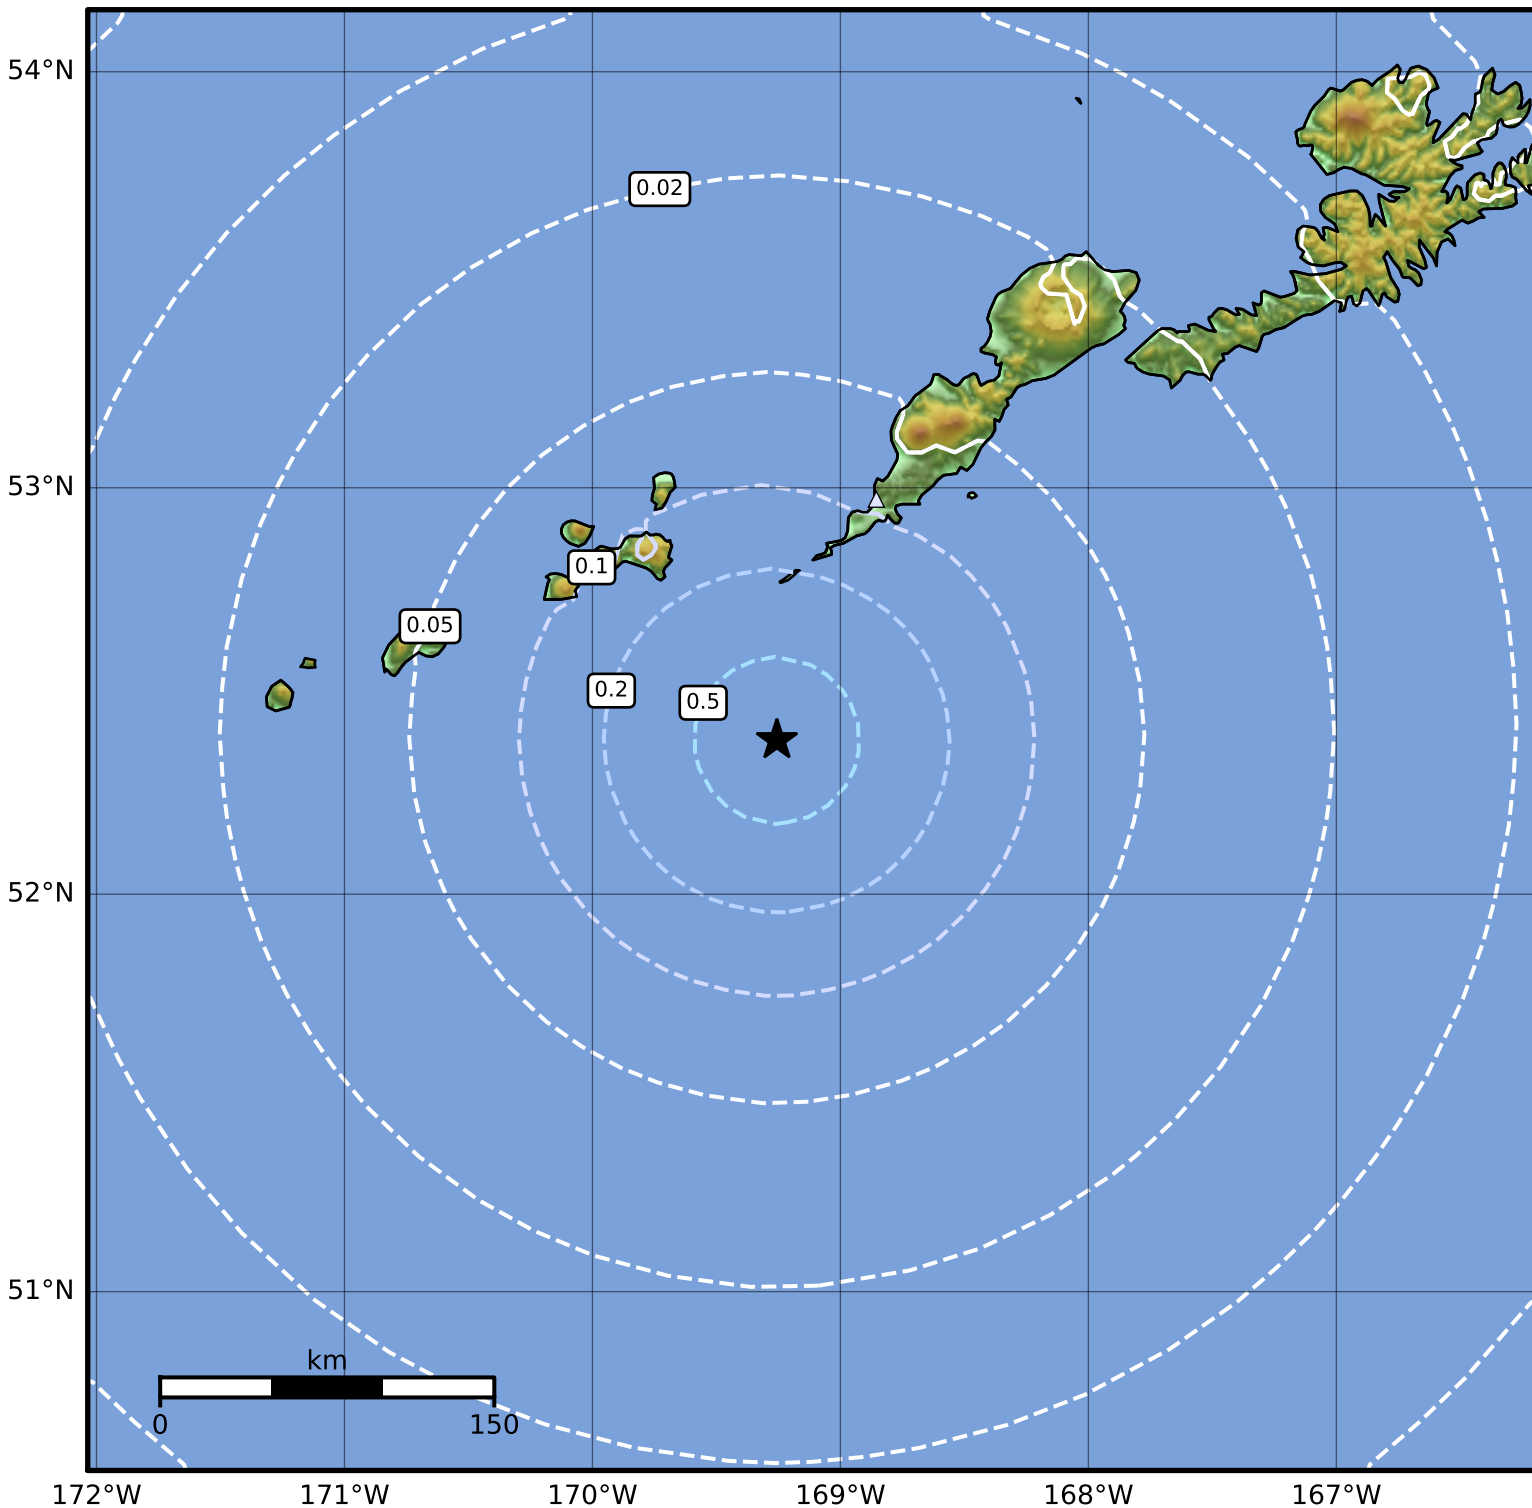

Peak Ground Acceleration Map Alaska Earthquake Center  
 ShakeMap: 67 km (42 miles) SSW of Nikolski  
 Oct 06, 2023 11:34:03 UTC M4.3 N52.38 W169.26 Depth: 24.5km ID:ak023ctlow6o

PGA (%g)	0.1	0.2	0.5	1	2	5	10	20	50	100	200
----------	-----	-----	-----	---	---	---	----	----	----	-----	-----

Scale based on Worden et al. (2012)

Version 2: Processed 2023-10-06T14:04:30Z

△ Seismic Instrument    ○ Reported Intensity

★ Epicenter