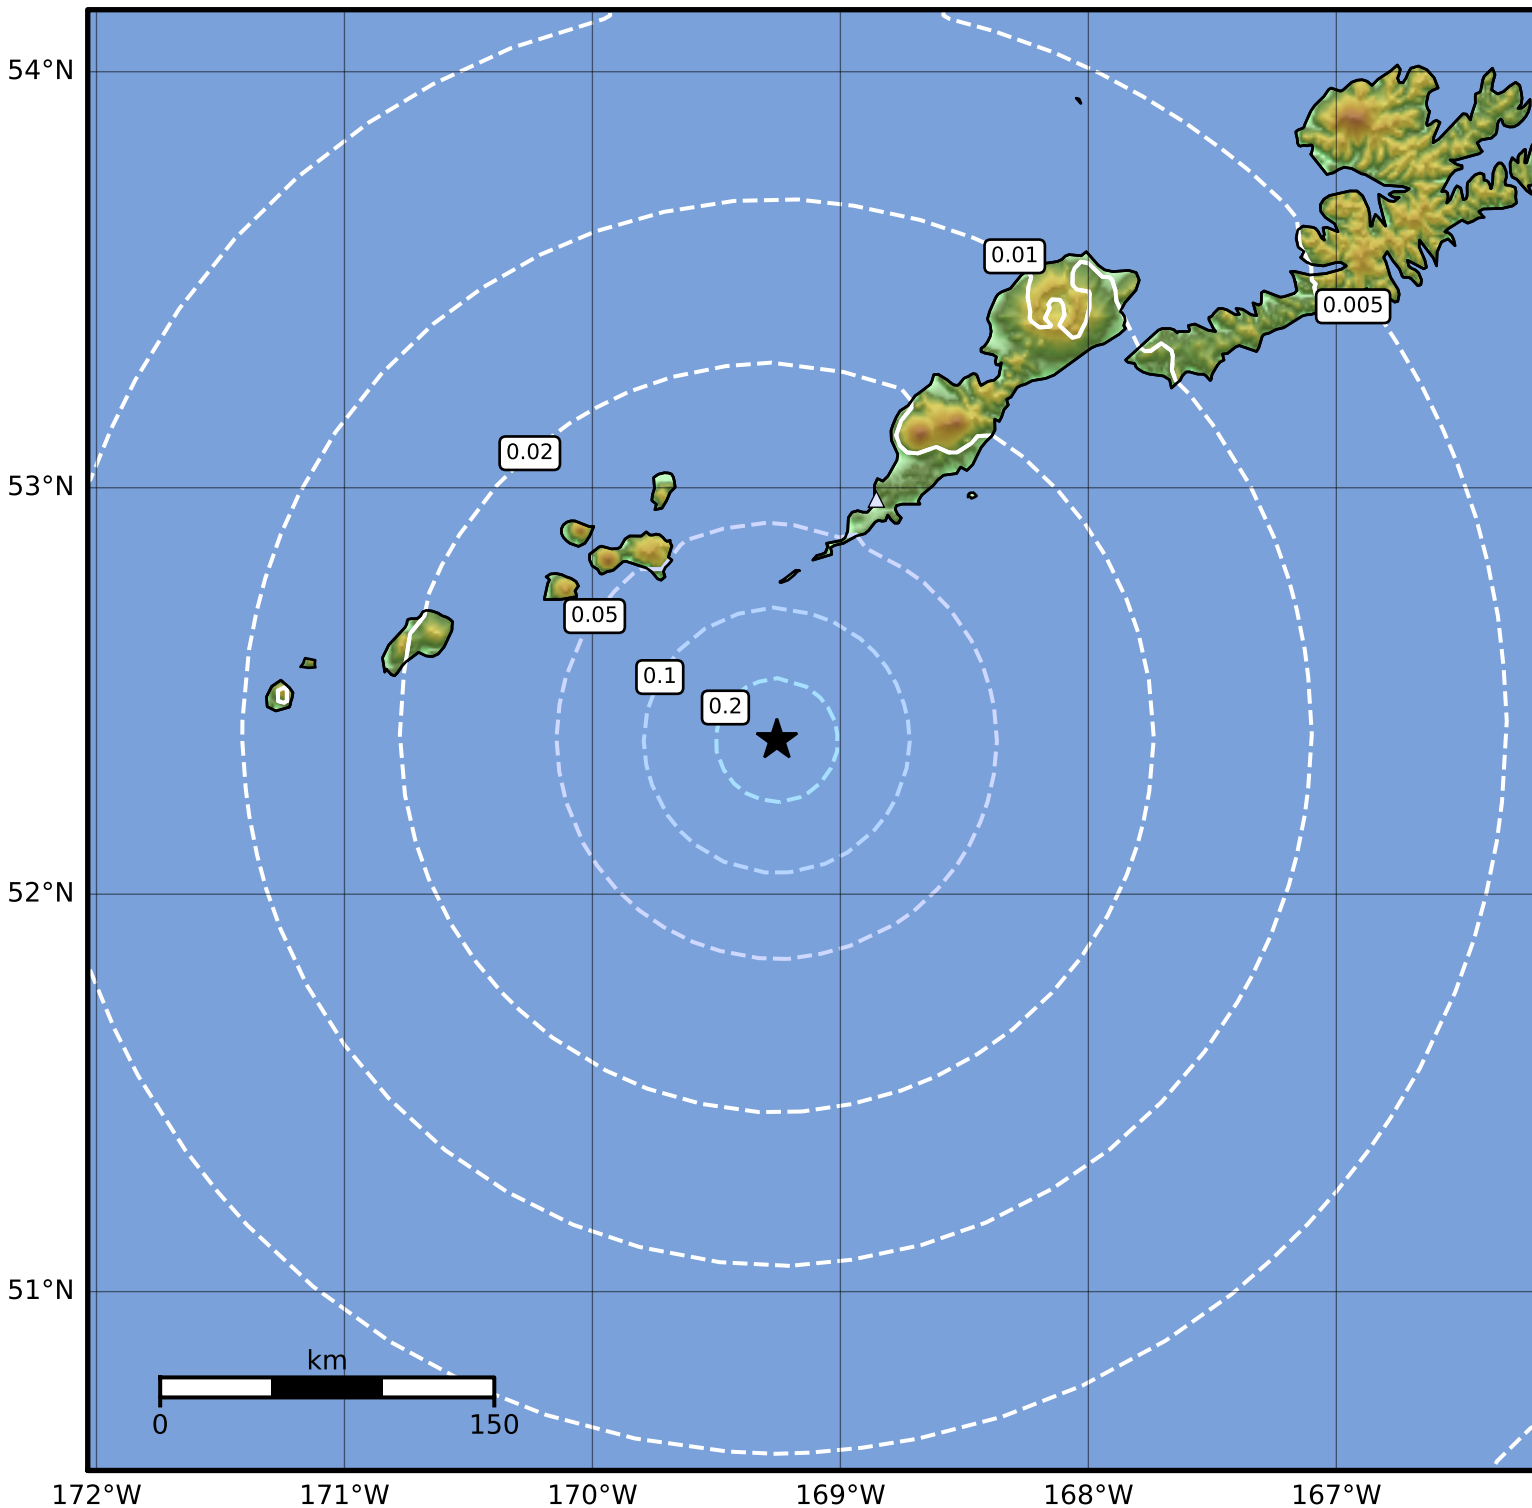

Peak Ground Velocity Map Alaska Earthquake Center  
 ShakeMap: 67 km (42 miles) SSW of Nikolski  
 Oct 06, 2023 11:34:03 UTC M4.3 N52.38 W169.26 Depth: 24.5km ID:ak023ctlow6o

PGV (cm/s)	0.1	0.2	0.5	1	2	5	10	20	50	100	200
------------	-----	-----	-----	---	---	---	----	----	----	-----	-----

Scale based on Worden et al. (2012)

Version 2: Processed 2023-10-06T14:04:30Z

△ Seismic Instrument ○ Reported Intensity

★ Epicenter