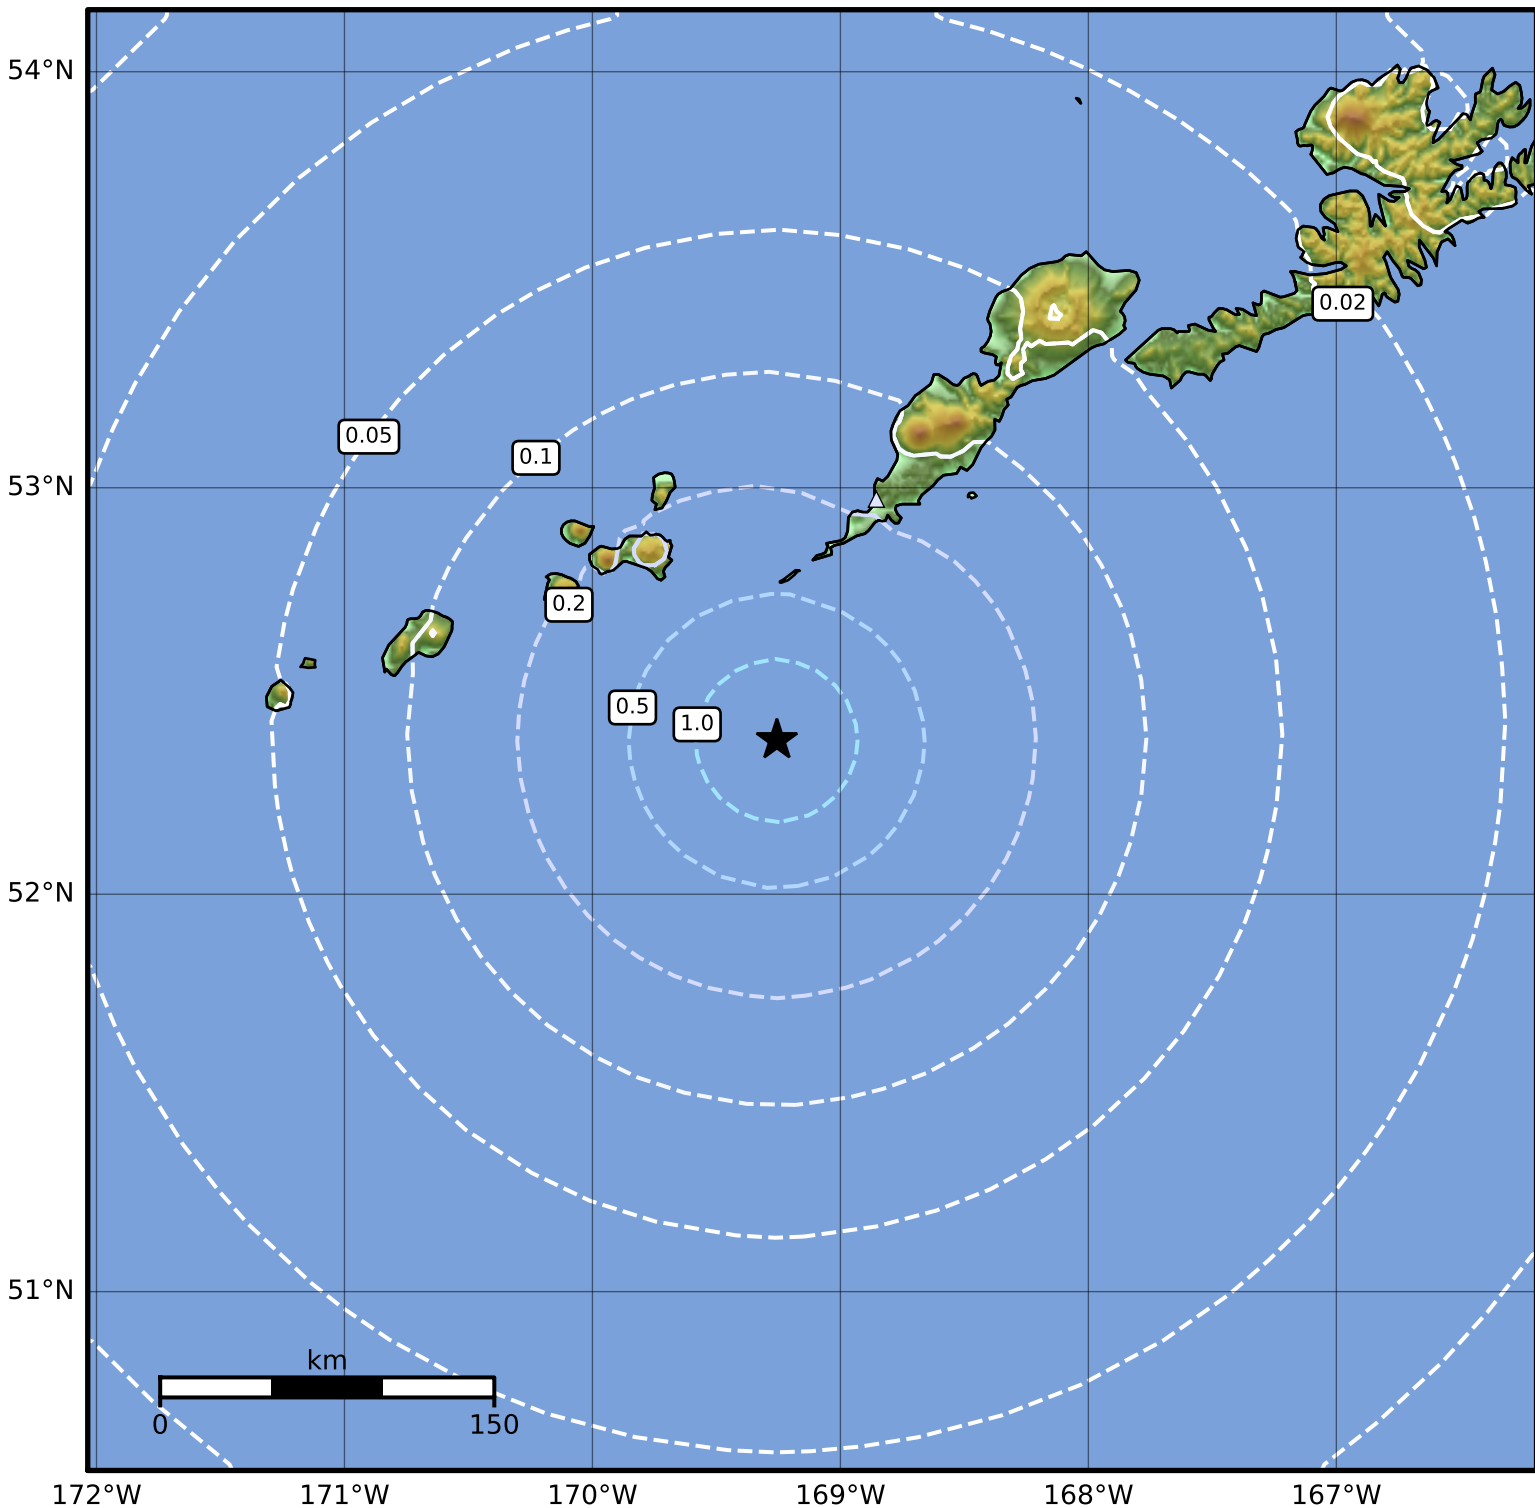

0.3 Second Peak Spectral Acceleration Map Alaska Earthquake Center
 ShakeMap: 67 km (42 miles) SSW of Nikolski
 Oct 06, 2023 11:34:03 UTC M4.3 N52.38 W169.26 Depth: 24.5km ID:ak023ctlow6o

SA(0.3) (%g)	0.1	0.2	0.5	1	2	5	10	20	50	100	200
---------------------	------------	------------	------------	----------	----------	----------	-----------	-----------	-----------	------------	------------

Scale based on Worden et al. (2012)

Version 2: Processed 2023-10-06T14:04:30Z

△ Seismic Instrument ○ Reported Intensity

★ Epicenter