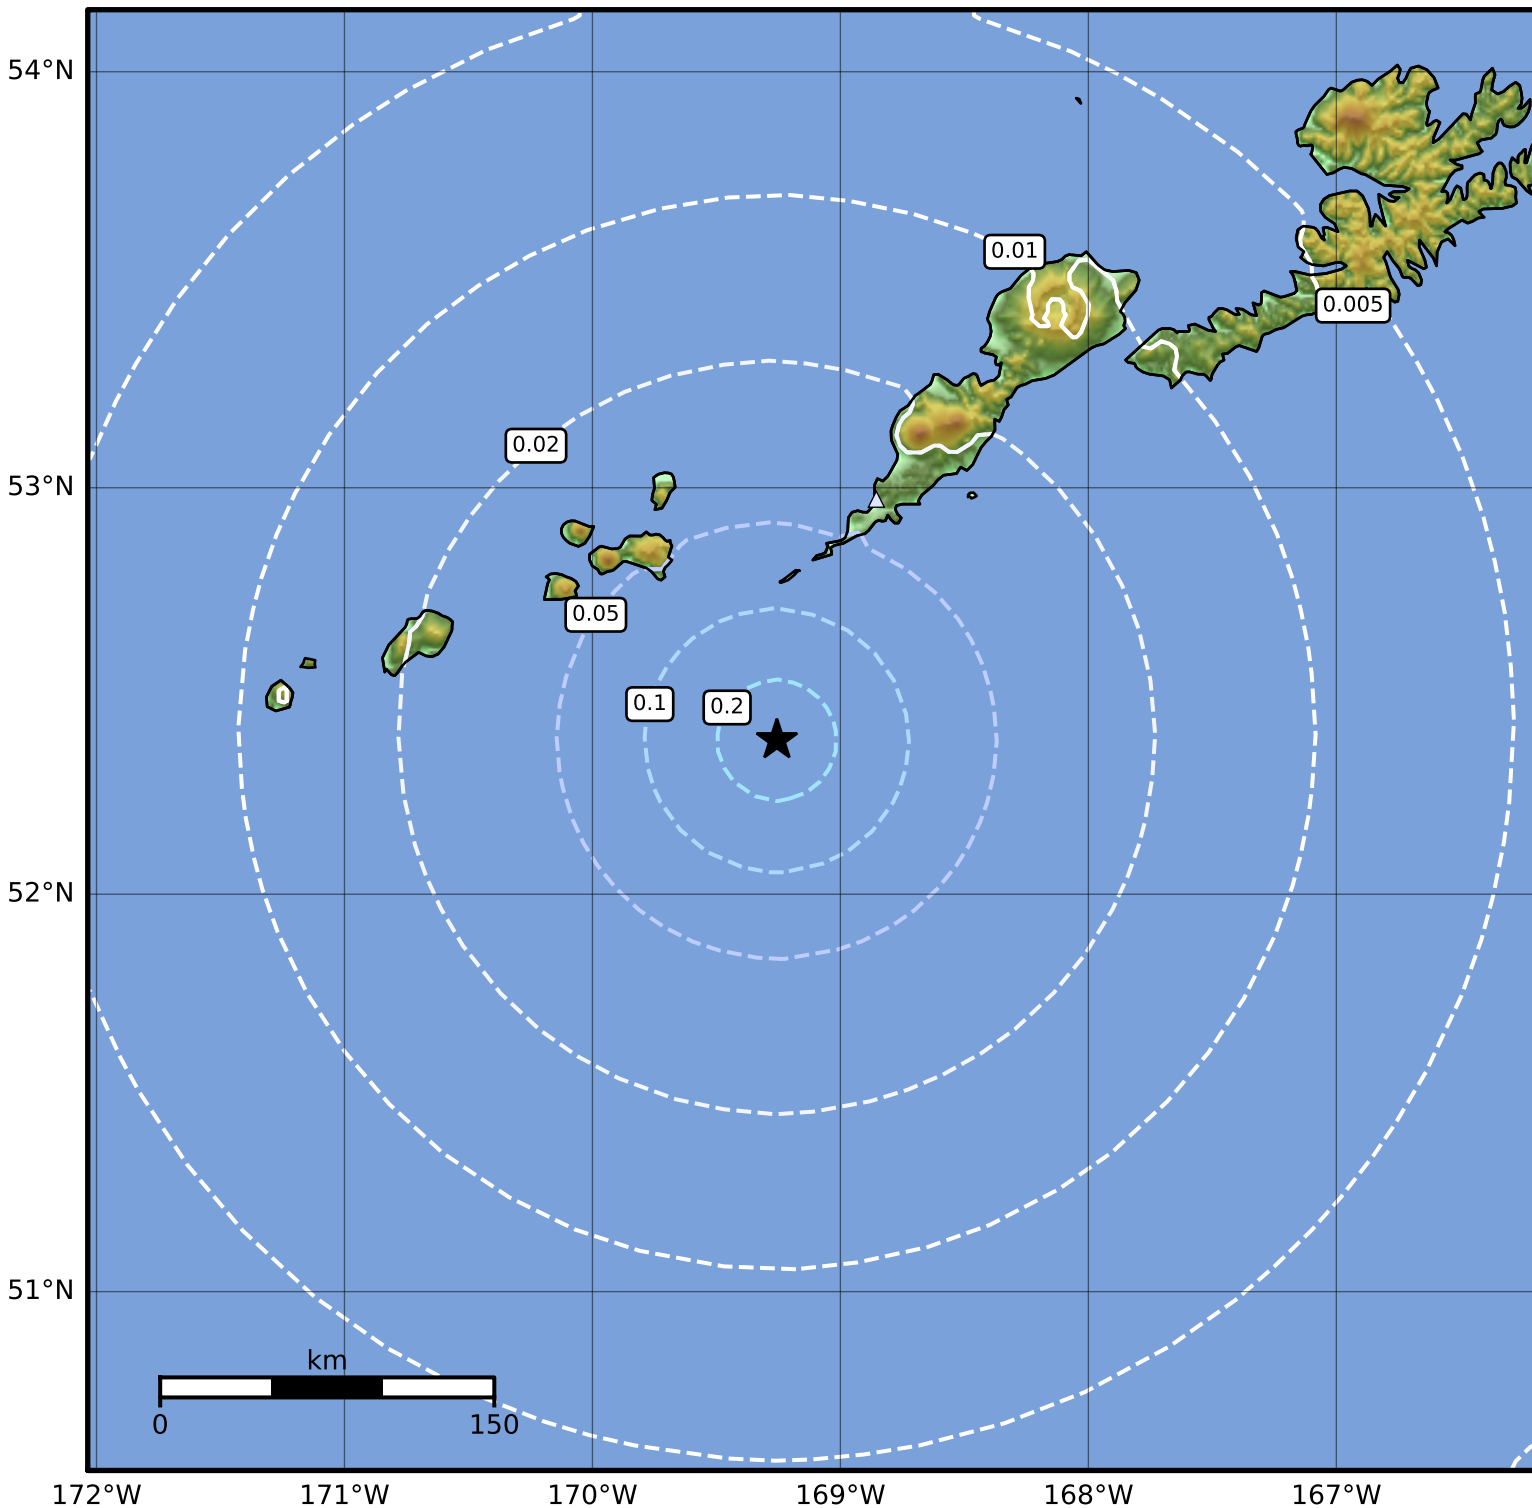

1.0 Second Peak Spectral Acceleration Map Alaska Earthquake Center
 ShakeMap: 67 km (42 miles) SSW of Nikolski
 Oct 06, 2023 11:34:03 UTC M4.3 N52.38 W169.26 Depth: 24.5km ID:ak023ctlow6o

SA(1.0) (%g)	0.1	0.2	0.5	1	2	5	10	20	50	100	200
--------------	-----	-----	-----	---	---	---	----	----	----	-----	-----

Scale based on Worden et al. (2012)

Version 2: Processed 2023-10-06T14:04:30Z

△ Seismic Instrument ○ Reported Intensity

★ Epicenter