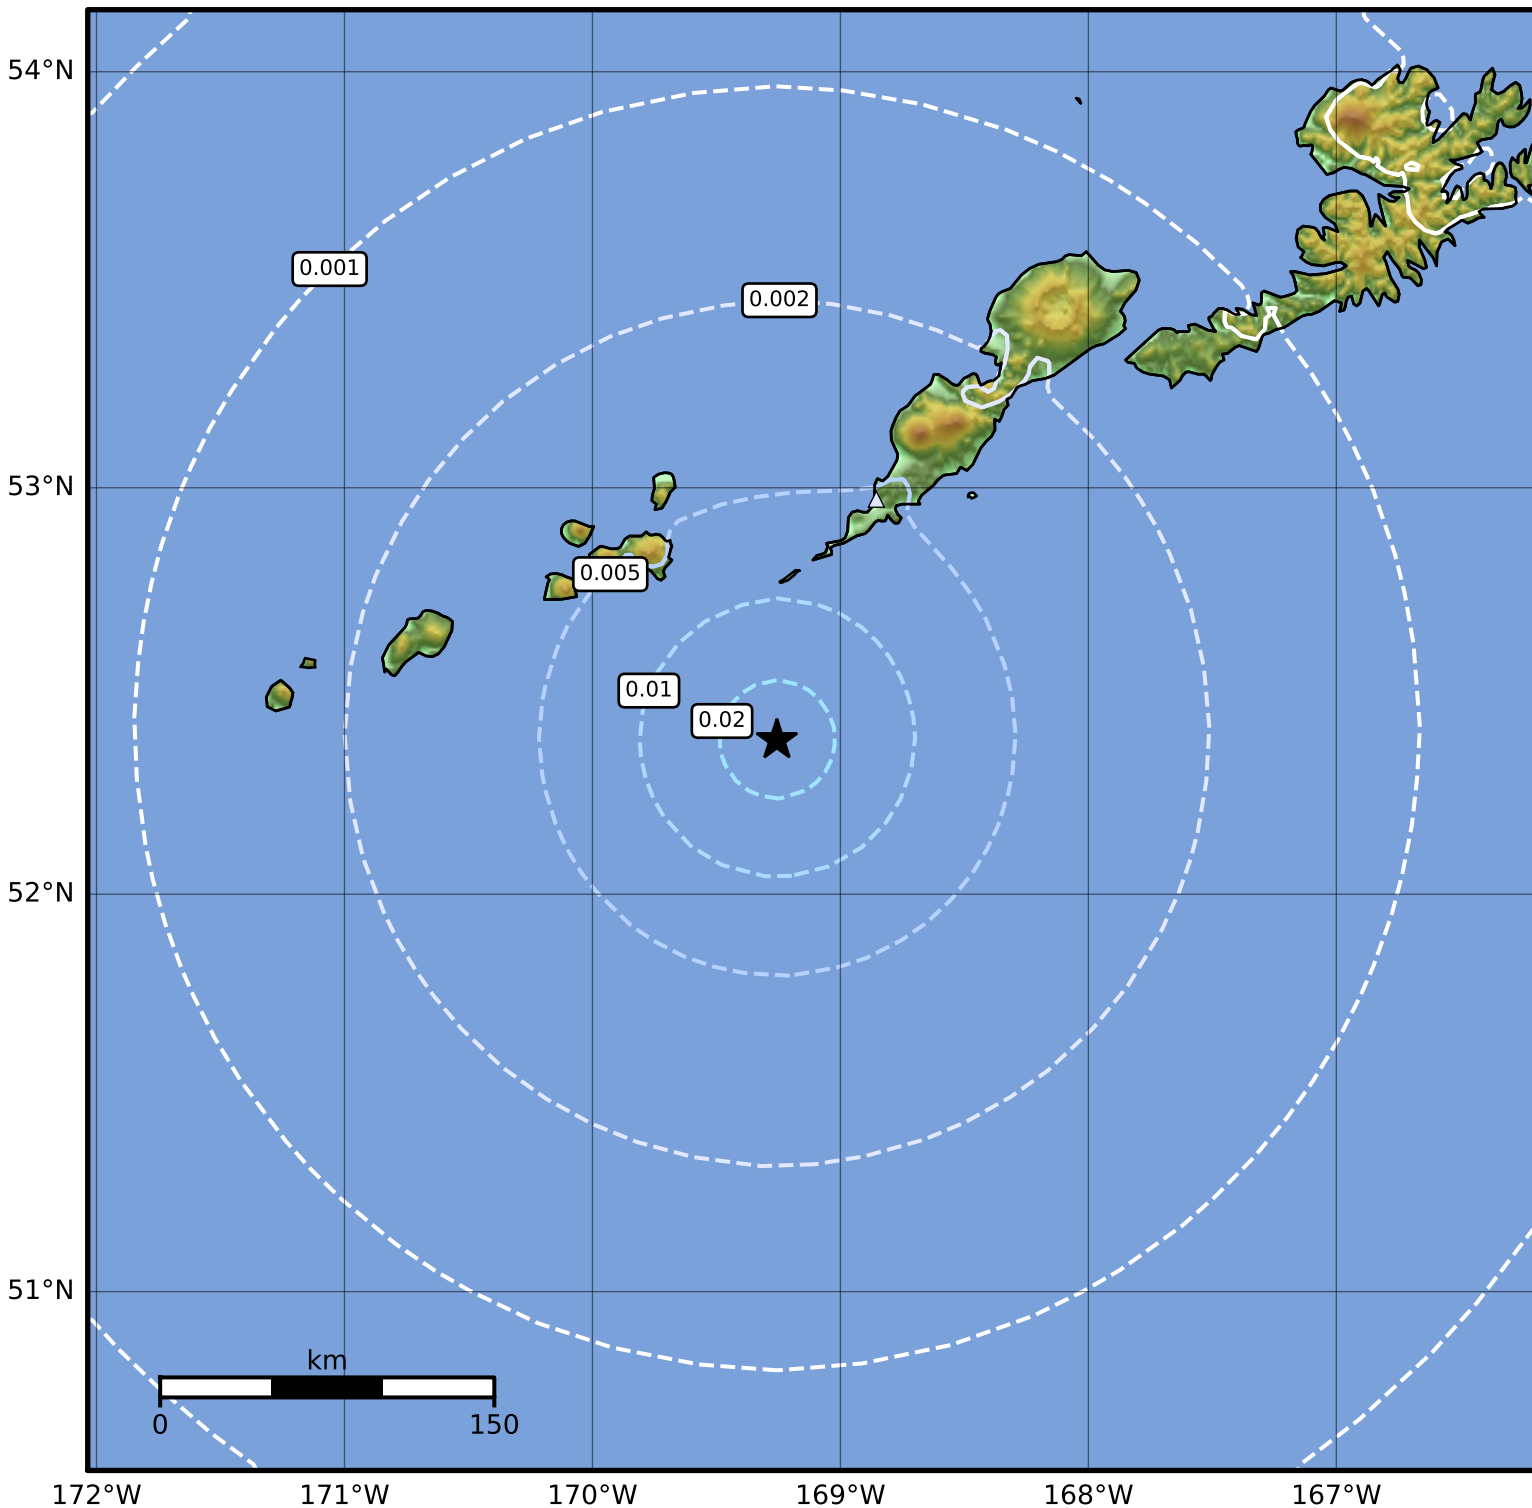

3.0 Second Peak Spectral Acceleration Map Alaska Earthquake Center
ShakeMap: 67 km (42 miles) SSW of Nikolski
Oct 06, 2023 11:34:03 UTC M4.3 N52.38 W169.26 Depth: 24.5km ID:ak023ctlow6o

Scale based on Worden et al. (2012)

Version 2: Processed 2023-10-06T14:04:30Z

△ Seismic Instrument ○ Reported Intensity

★ Epicenter