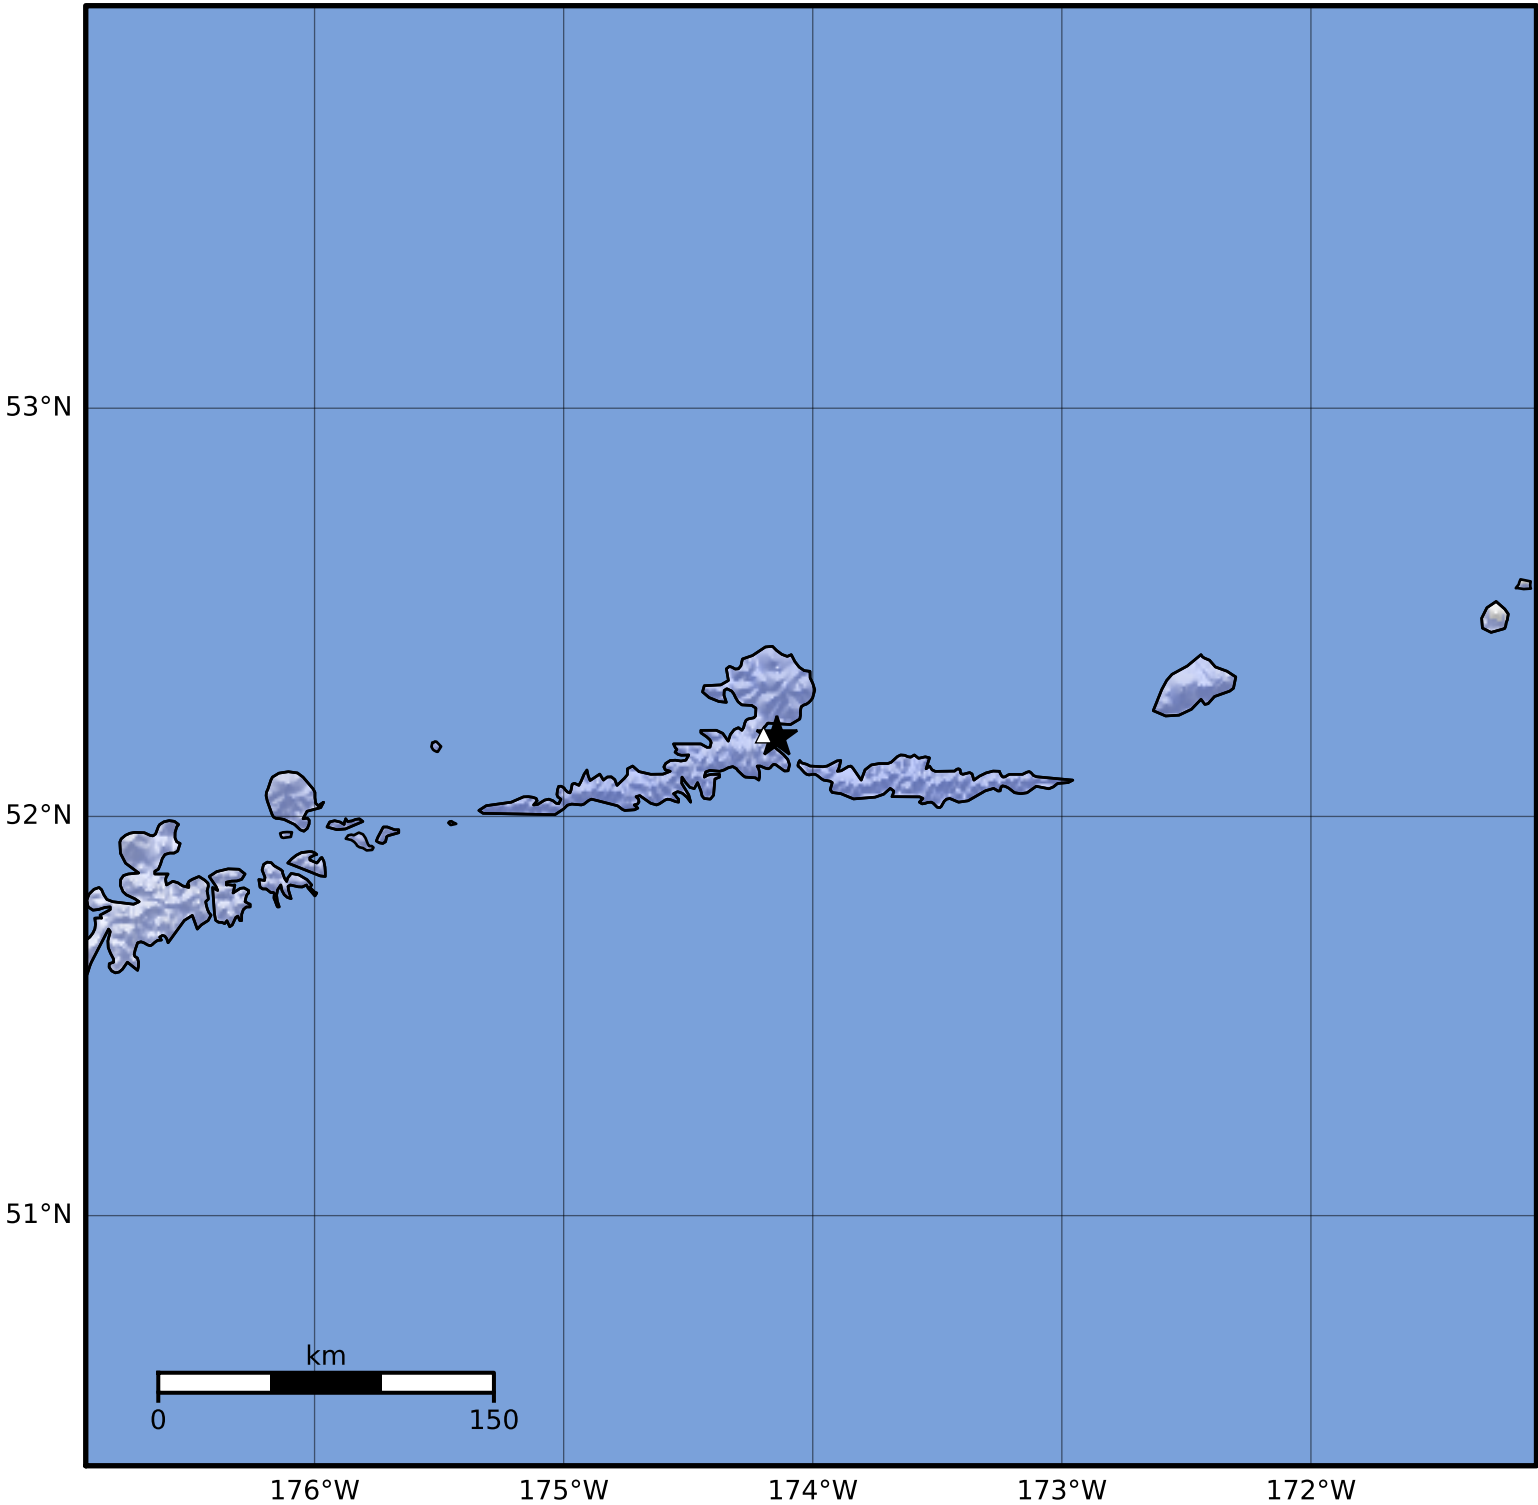

Macroseismic Intensity Map Alaska Earthquake Center
 ShakeMap: 4 km (2 miles) E of Atka
 Oct 06, 2023 12:02:36 UTC M3.7 N52.20 W174.14 Depth: 175.1km ID:ak023ctm3jcc

SHAKING	Not felt	Weak	Light	Moderate	Strong	Very strong	Severe	Violent	Extreme
DAMAGE	None	None	None	Very light	Light	Moderate	Moderate/heavy	Heavy	Very heavy
PGA(%g)	<0.0464	0.297	2.76	6.2	11.5	21.5	40.1	74.7	>139
PGV(cm/s)	<0.0215	0.135	1.41	4.65	9.64	20	41.4	85.8	>178
INTENSITY	I	II-III	IV	V	VI	VII	VIII	IX	X+

Scale based on Worden et al. (2012)

Version 1: Processed 2023-10-06T14:30:48Z

△ Seismic Instrument ○ Reported Intensity

★ Epicenter