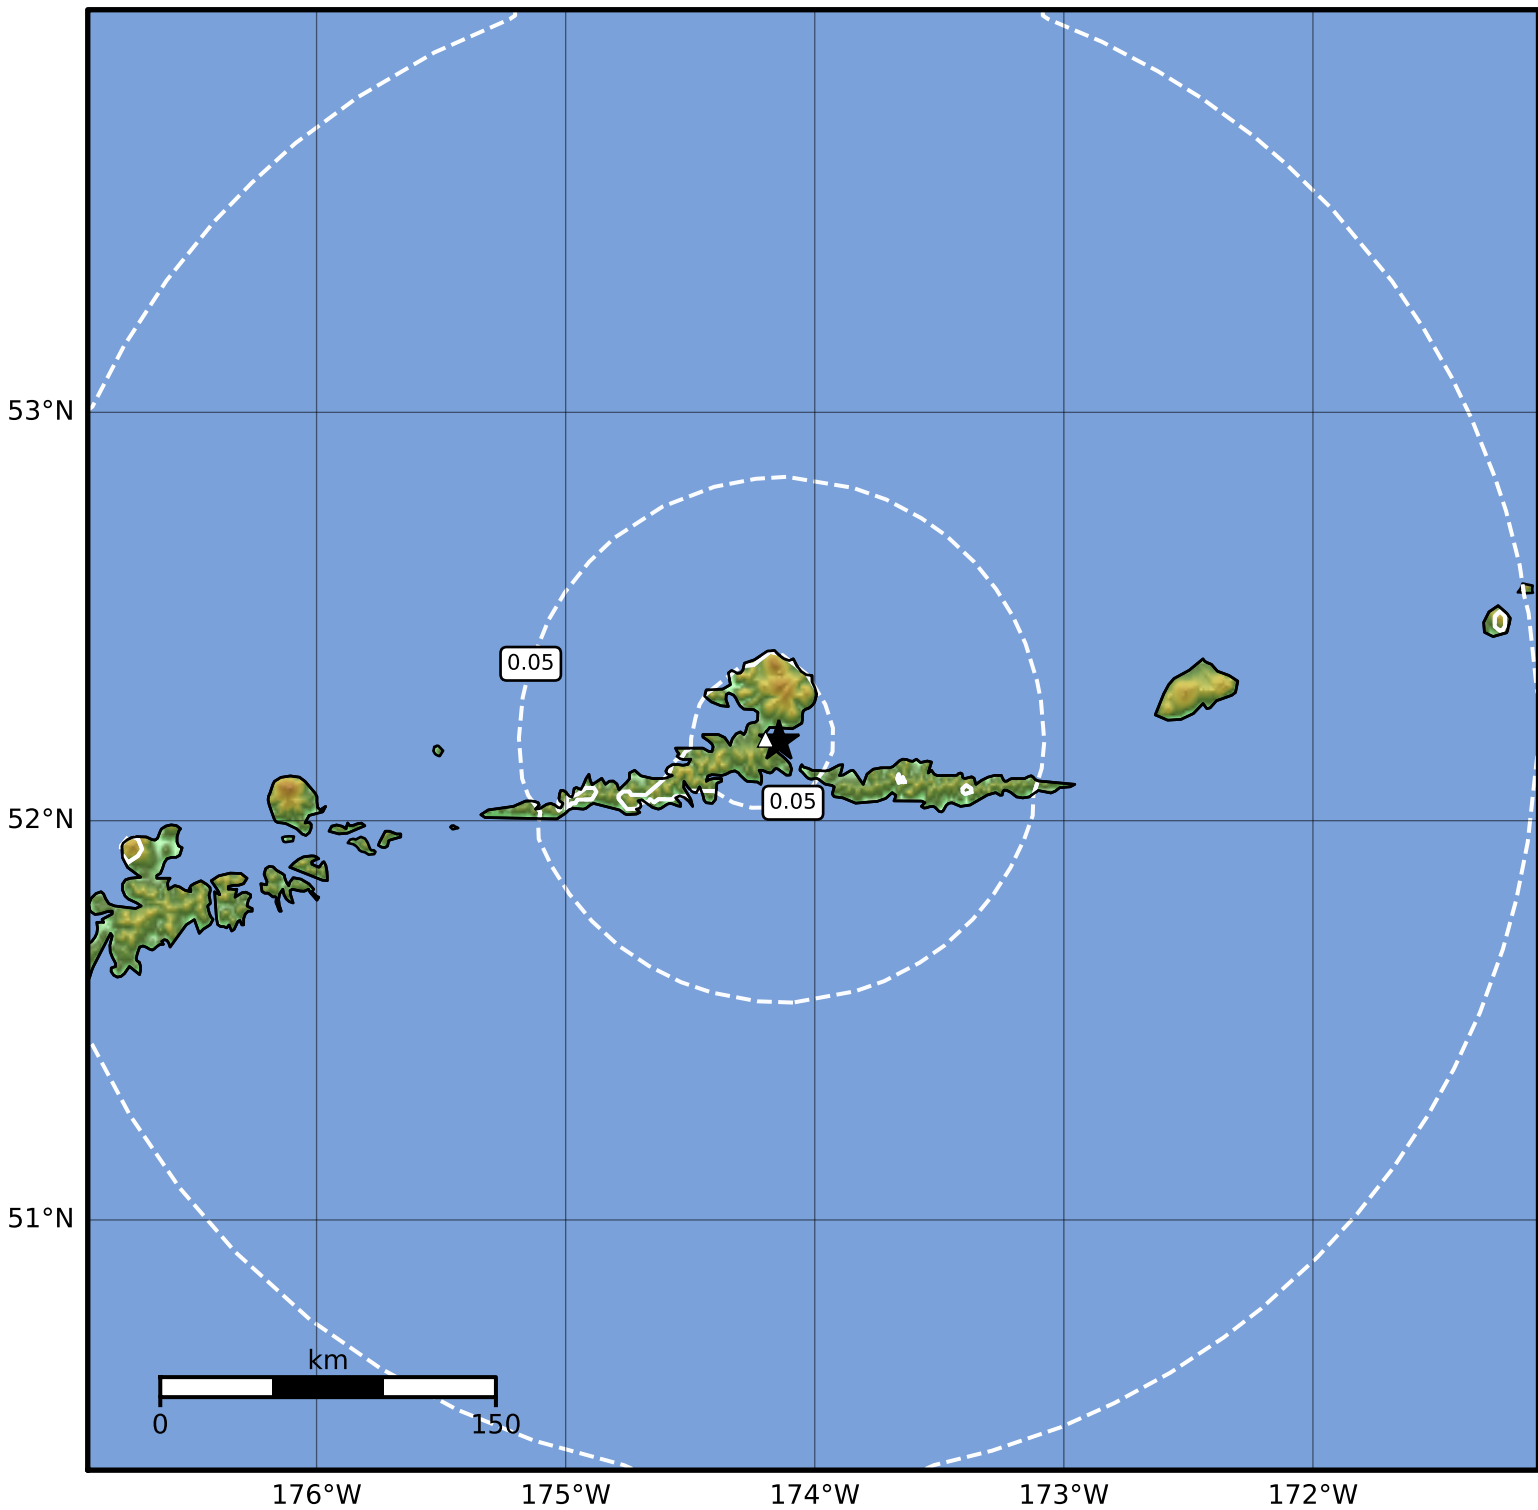

Peak Ground Acceleration Map Alaska Earthquake Center
ShakeMap: 4 km (2 miles) E of Atka
Oct 06, 2023 12:02:36 UTC M3.7 N52.20 W174.14 Depth: 175.1km ID:ak023ctm3jcc

PGA (%g)	0.1	0.2	0.5	1	2	5	10	20	50	100	200
----------	-----	-----	-----	---	---	---	----	----	----	-----	-----

Scale based on Worden et al. (2012)

Version 1: Processed 2023-10-06T14:30:48Z

△ Seismic Instrument ○ Reported Intensity

★ Epicenter