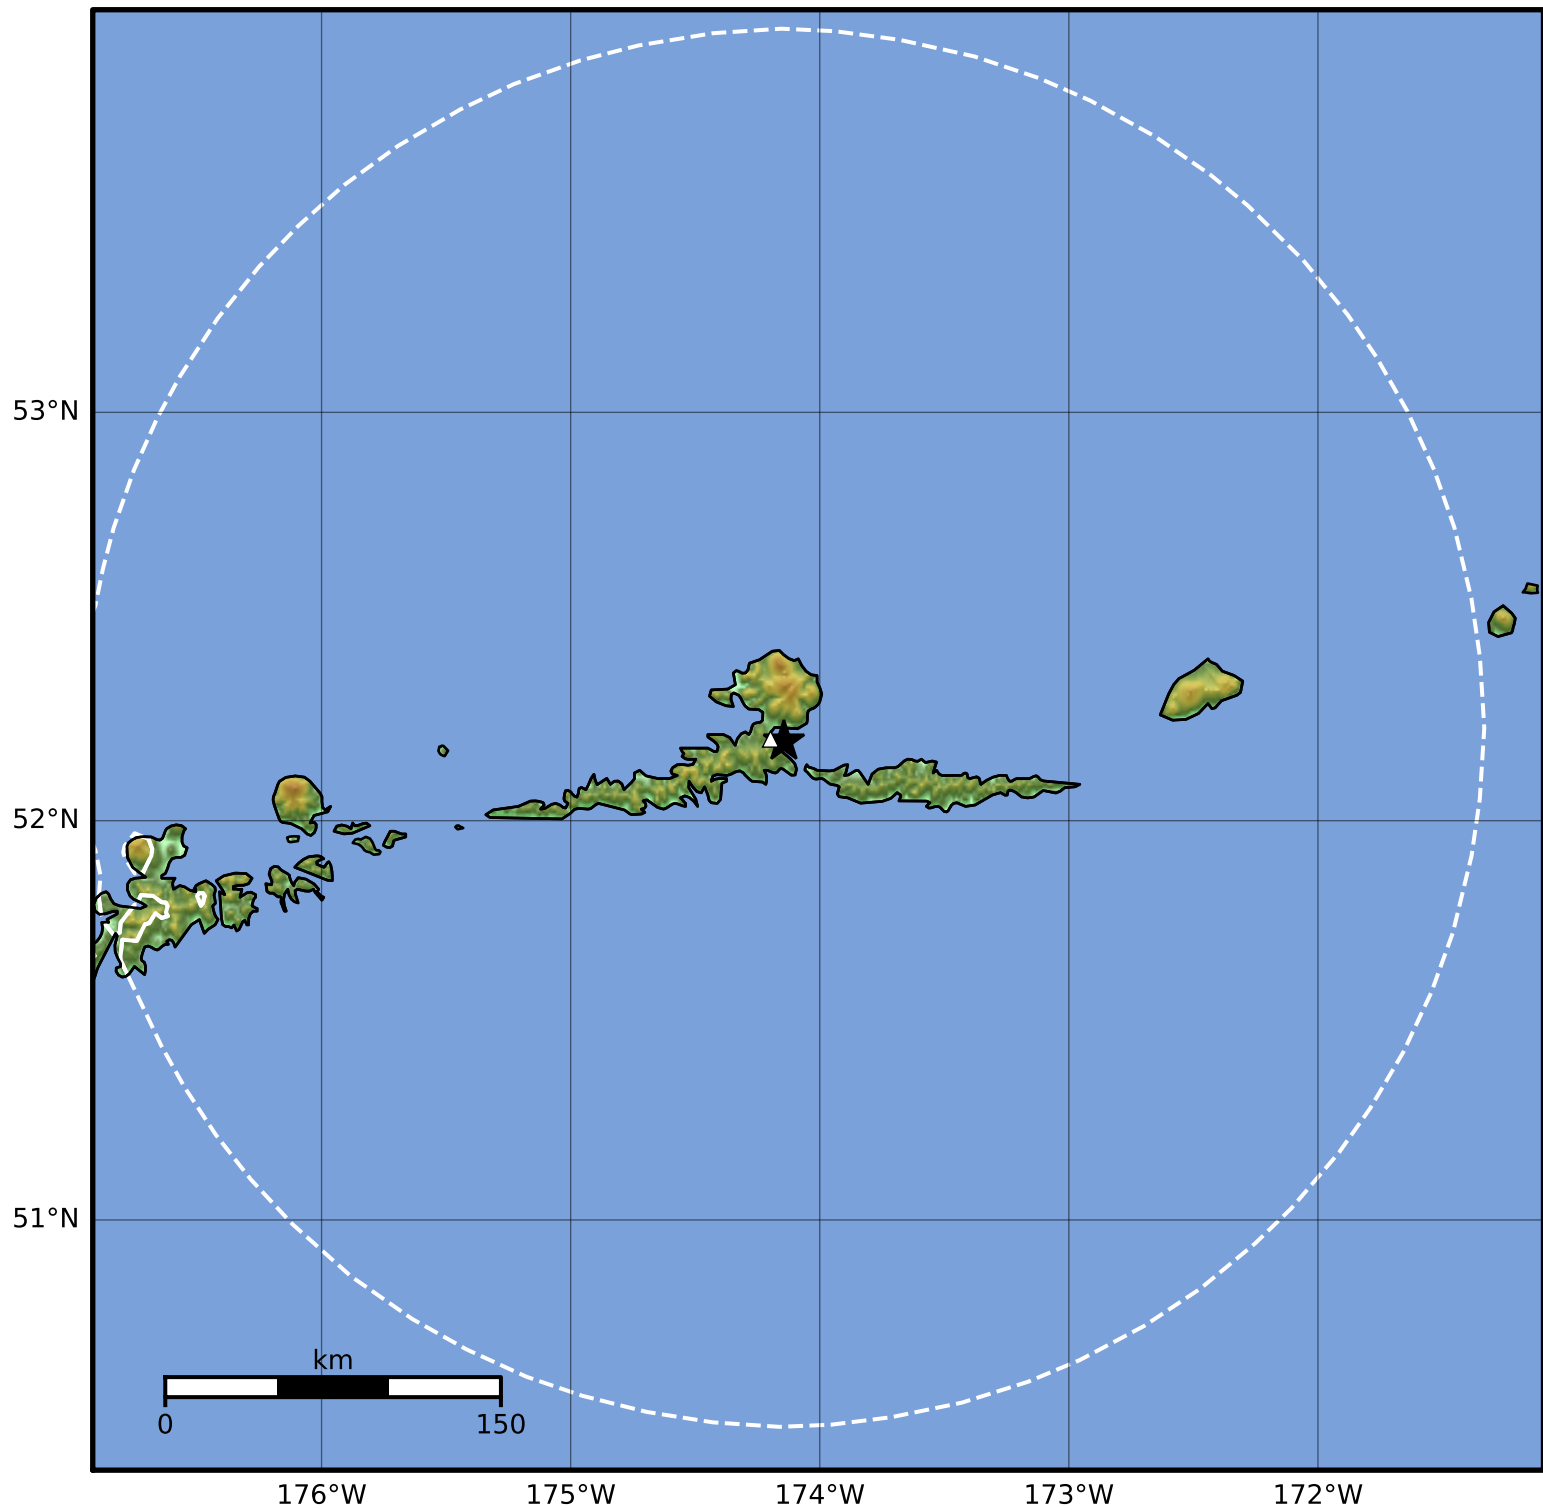

Peak Ground Velocity Map Alaska Earthquake Center  
ShakeMap: 4 km (2 miles) E of Atka  
Oct 06, 2023 12:02:36 UTC M3.7 N52.20 W174.14 Depth: 175.1km ID:ak023ctm3jcc

Scale based on Worden et al. (2012)

Version 1: Processed 2023-10-06T14:30:48Z

△ Seismic Instrument ○ Reported Intensity

★ Epicenter