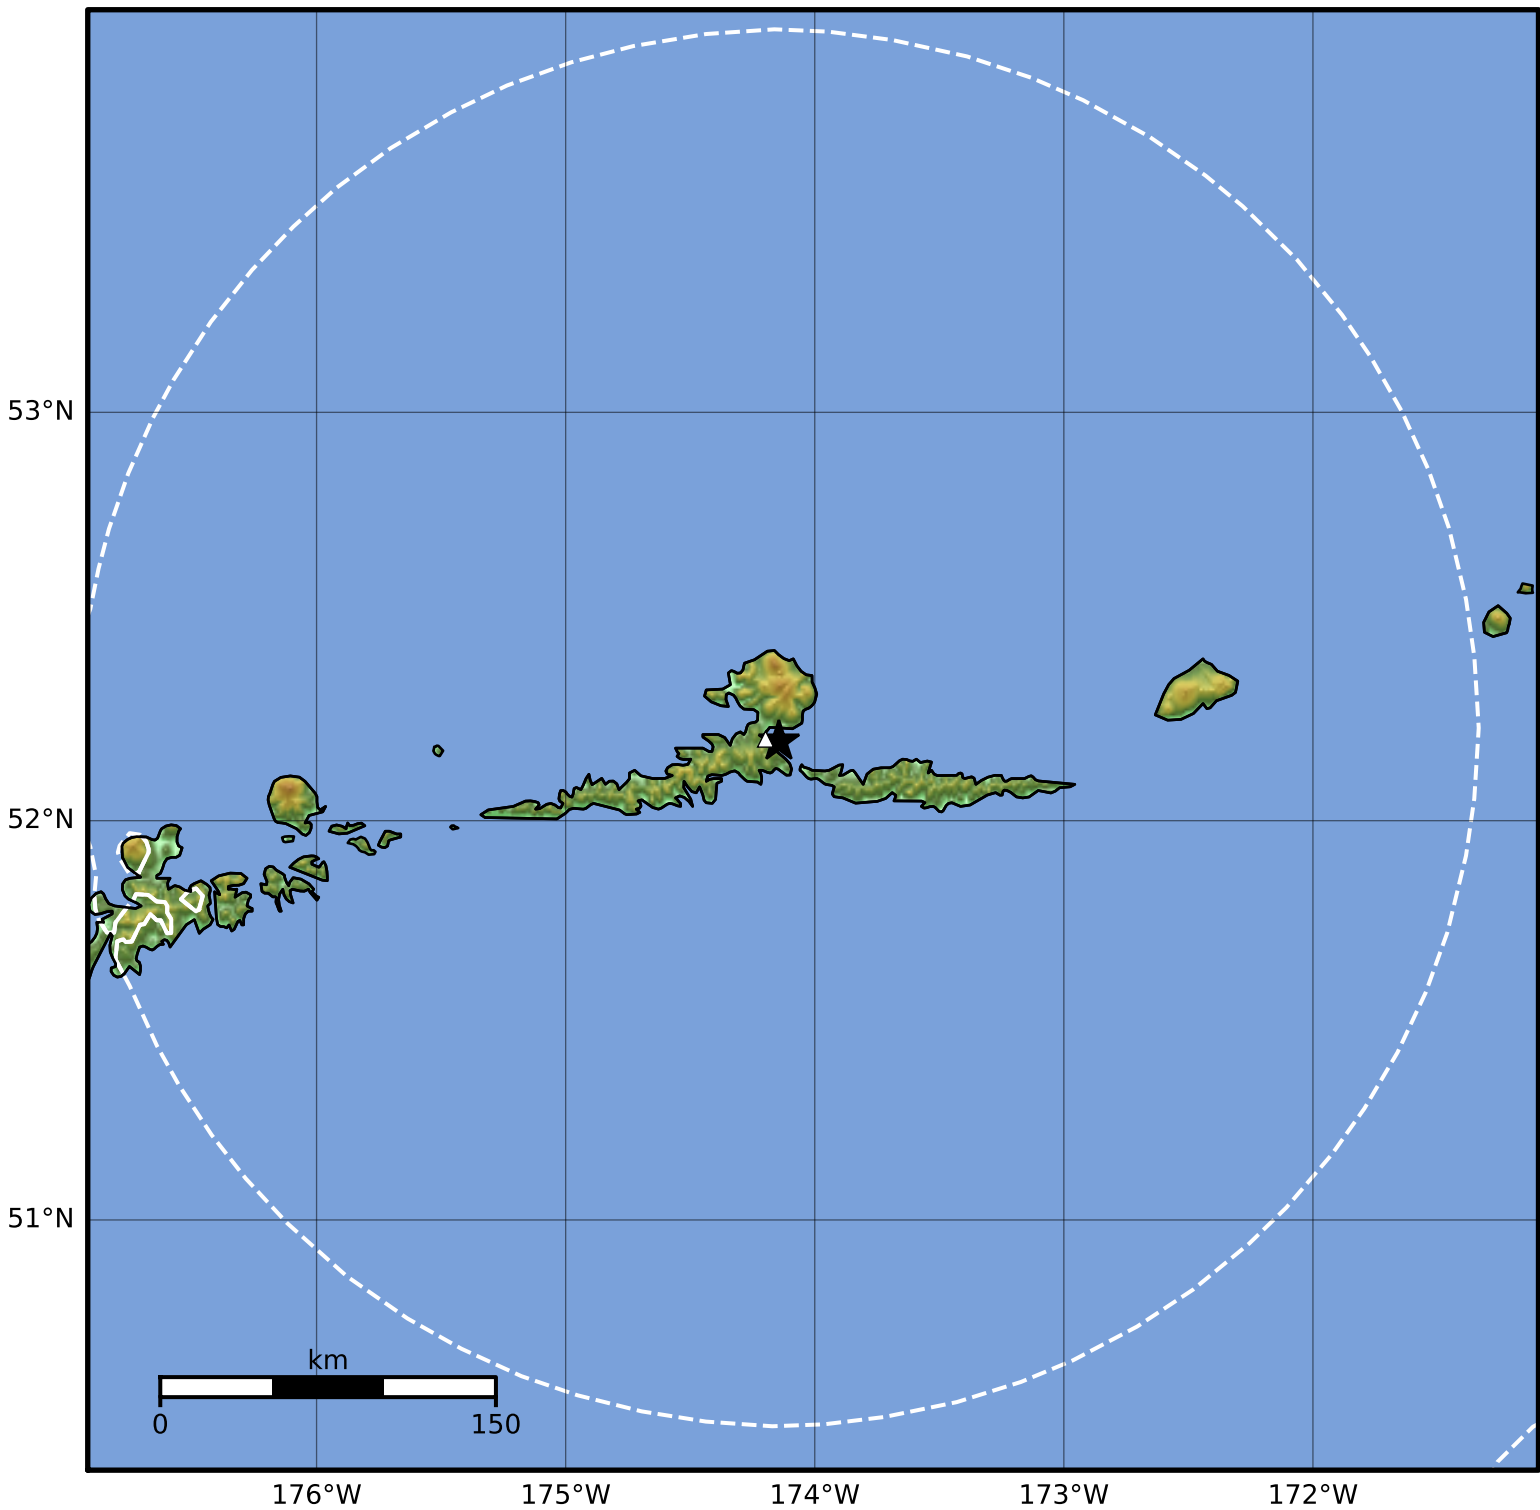

0.3 Second Peak Spectral Acceleration Map Alaska Earthquake Center
ShakeMap: 4 km (2 miles) E of Atka
Oct 06, 2023 12:02:36 UTC M3.7 N52.20 W174.14 Depth: 175.1km ID:ak023ctm3jcc

SA(0.3) (%g)	0.1	0.2	0.5	1	2	5	10	20	50	100	200
--------------	-----	-----	-----	---	---	---	----	----	----	-----	-----

Scale based on Worden et al. (2012)

Version 1: Processed 2023-10-06T14:30:48Z

△ Seismic Instrument ○ Reported Intensity

★ Epicenter