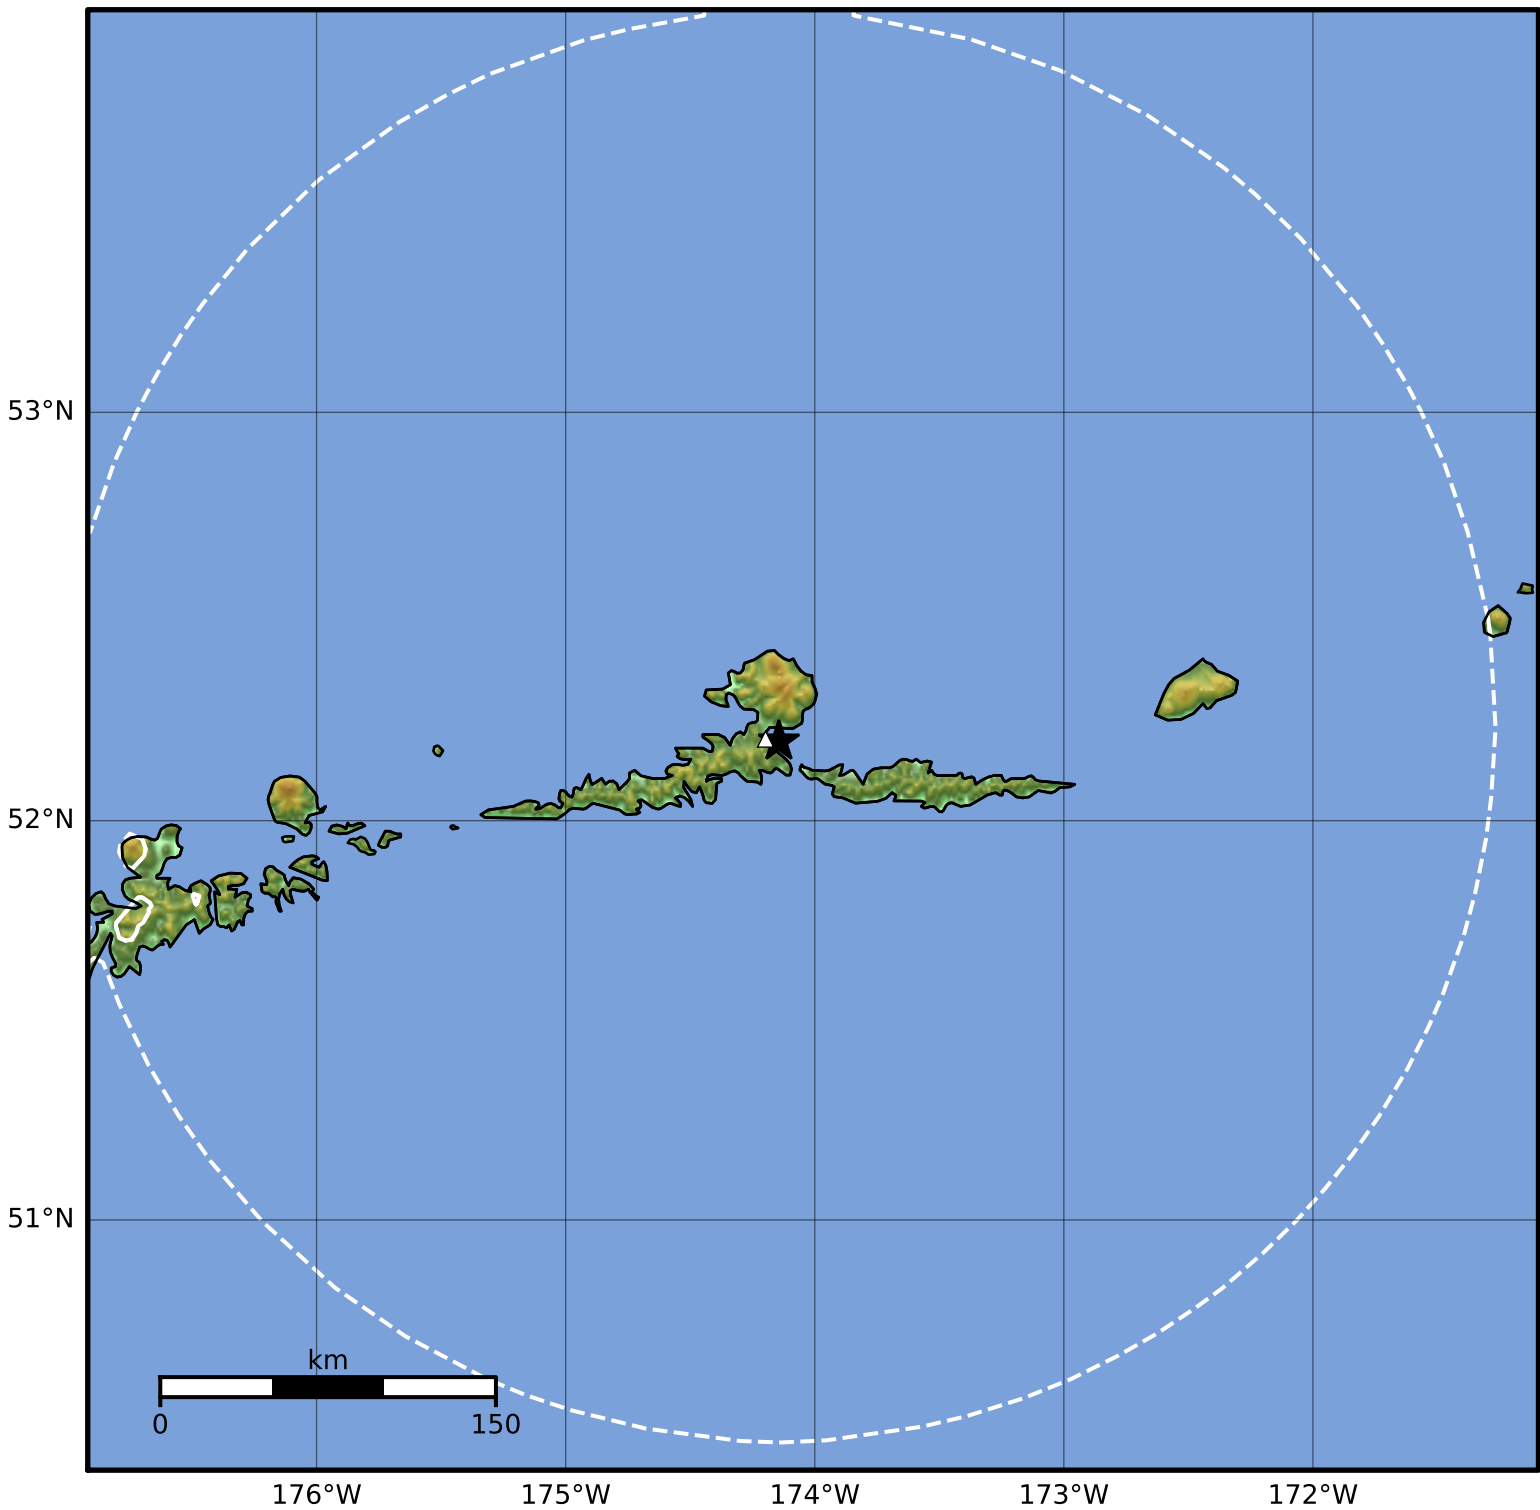

1.0 Second Peak Spectral Acceleration Map Alaska Earthquake Center  
ShakeMap: 4 km (2 miles) E of Atka  
Oct 06, 2023 12:02:36 UTC M3.7 N52.20 W174.14 Depth: 175.1km ID:ak023ctm3jcc

SA(1.0) (%g)	0.1	0.2	0.5	1	2	5	10	20	50	100	200
--------------	-----	-----	-----	---	---	---	----	----	----	-----	-----

Scale based on Worden et al. (2012)

△ Seismic Instrument ○ Reported Intensity

★ Epicenter

Version 1: Processed 2023-10-06T14:30:48Z