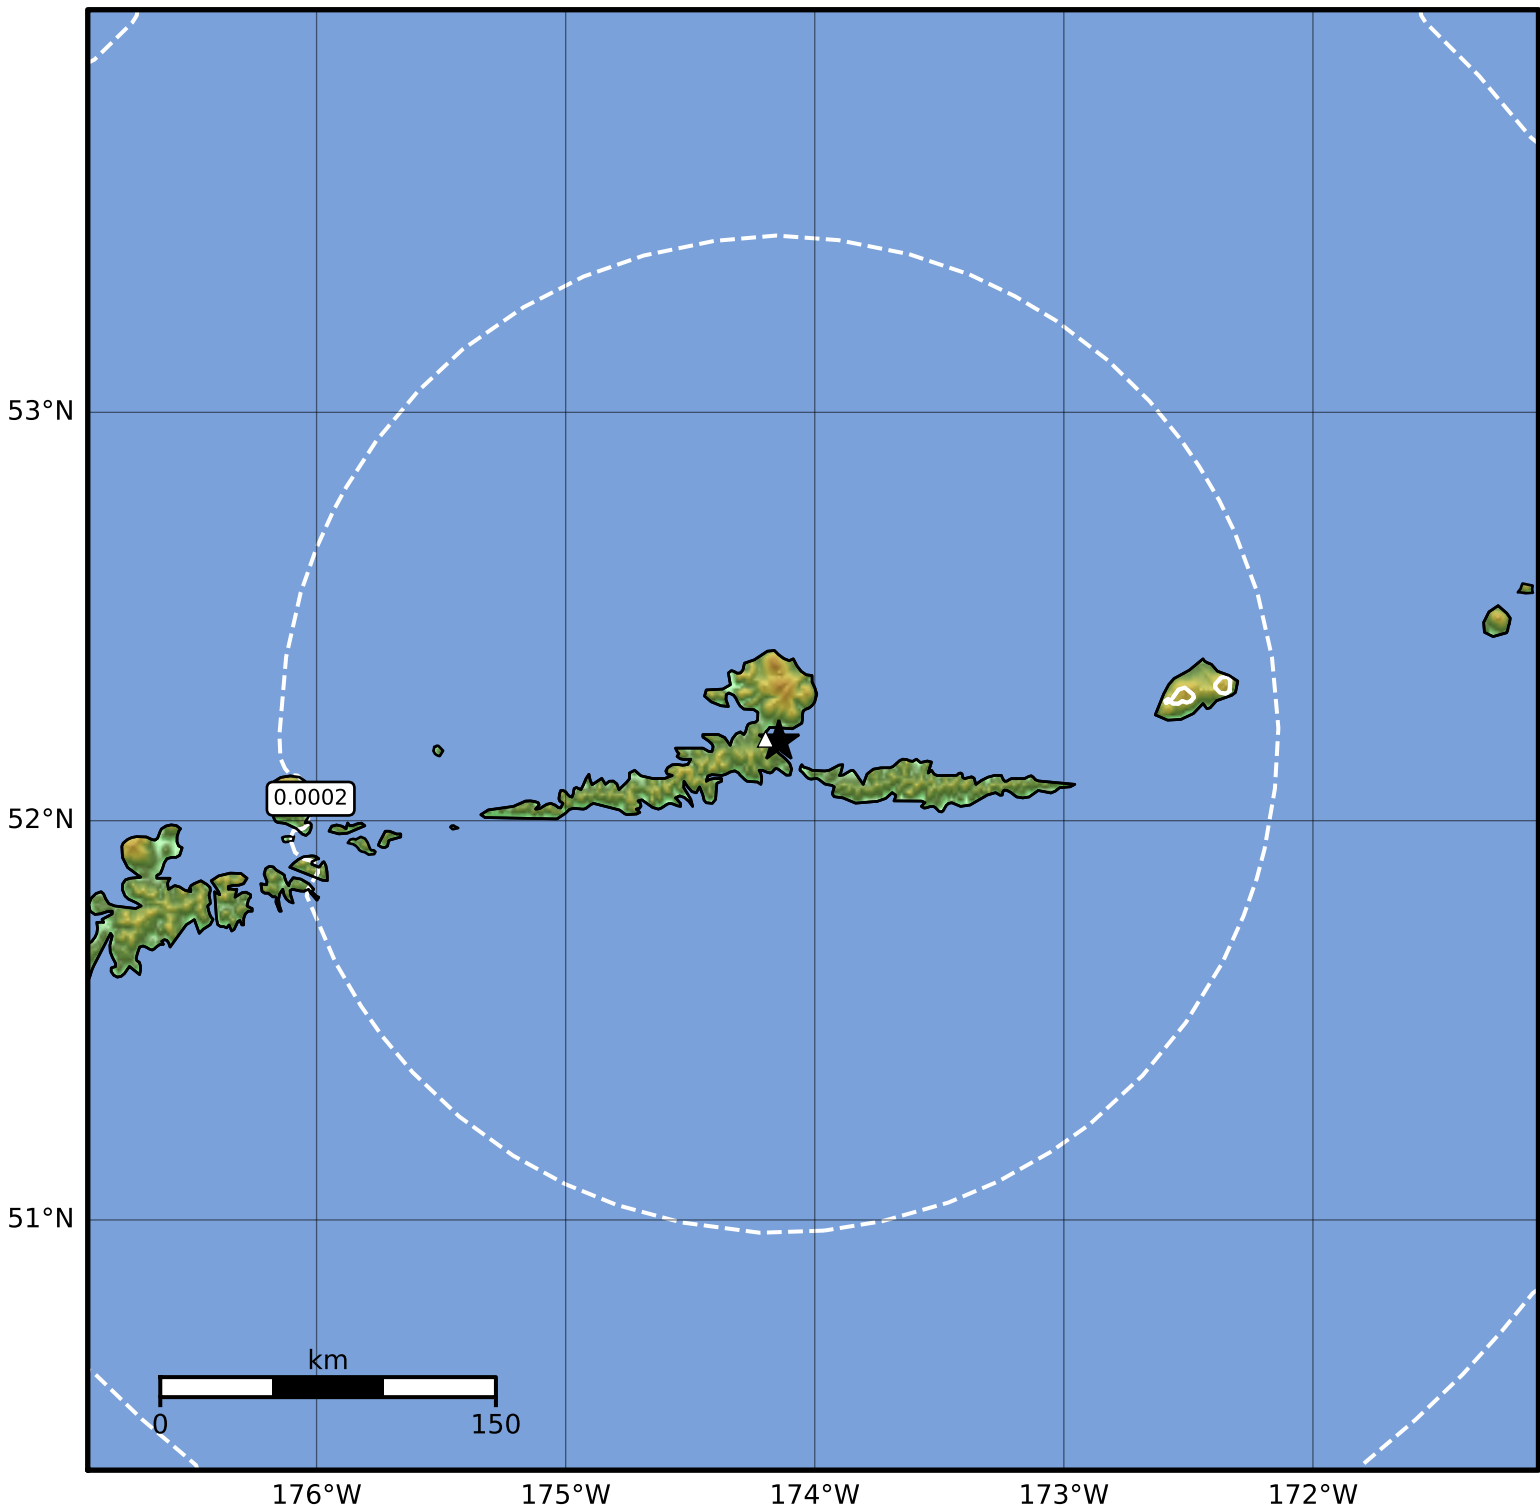

3.0 Second Peak Spectral Acceleration Map Alaska Earthquake Center
ShakeMap: 4 km (2 miles) E of Atka
Oct 06, 2023 12:02:36 UTC M3.7 N52.20 W174.14 Depth: 175.1km ID:ak023ctm3jcc

Scale based on Worden et al. (2012)

△ Seismic Instrument ○ Reported Intensity

★ Epicenter

Version 1: Processed 2023-10-06T14:30:48Z