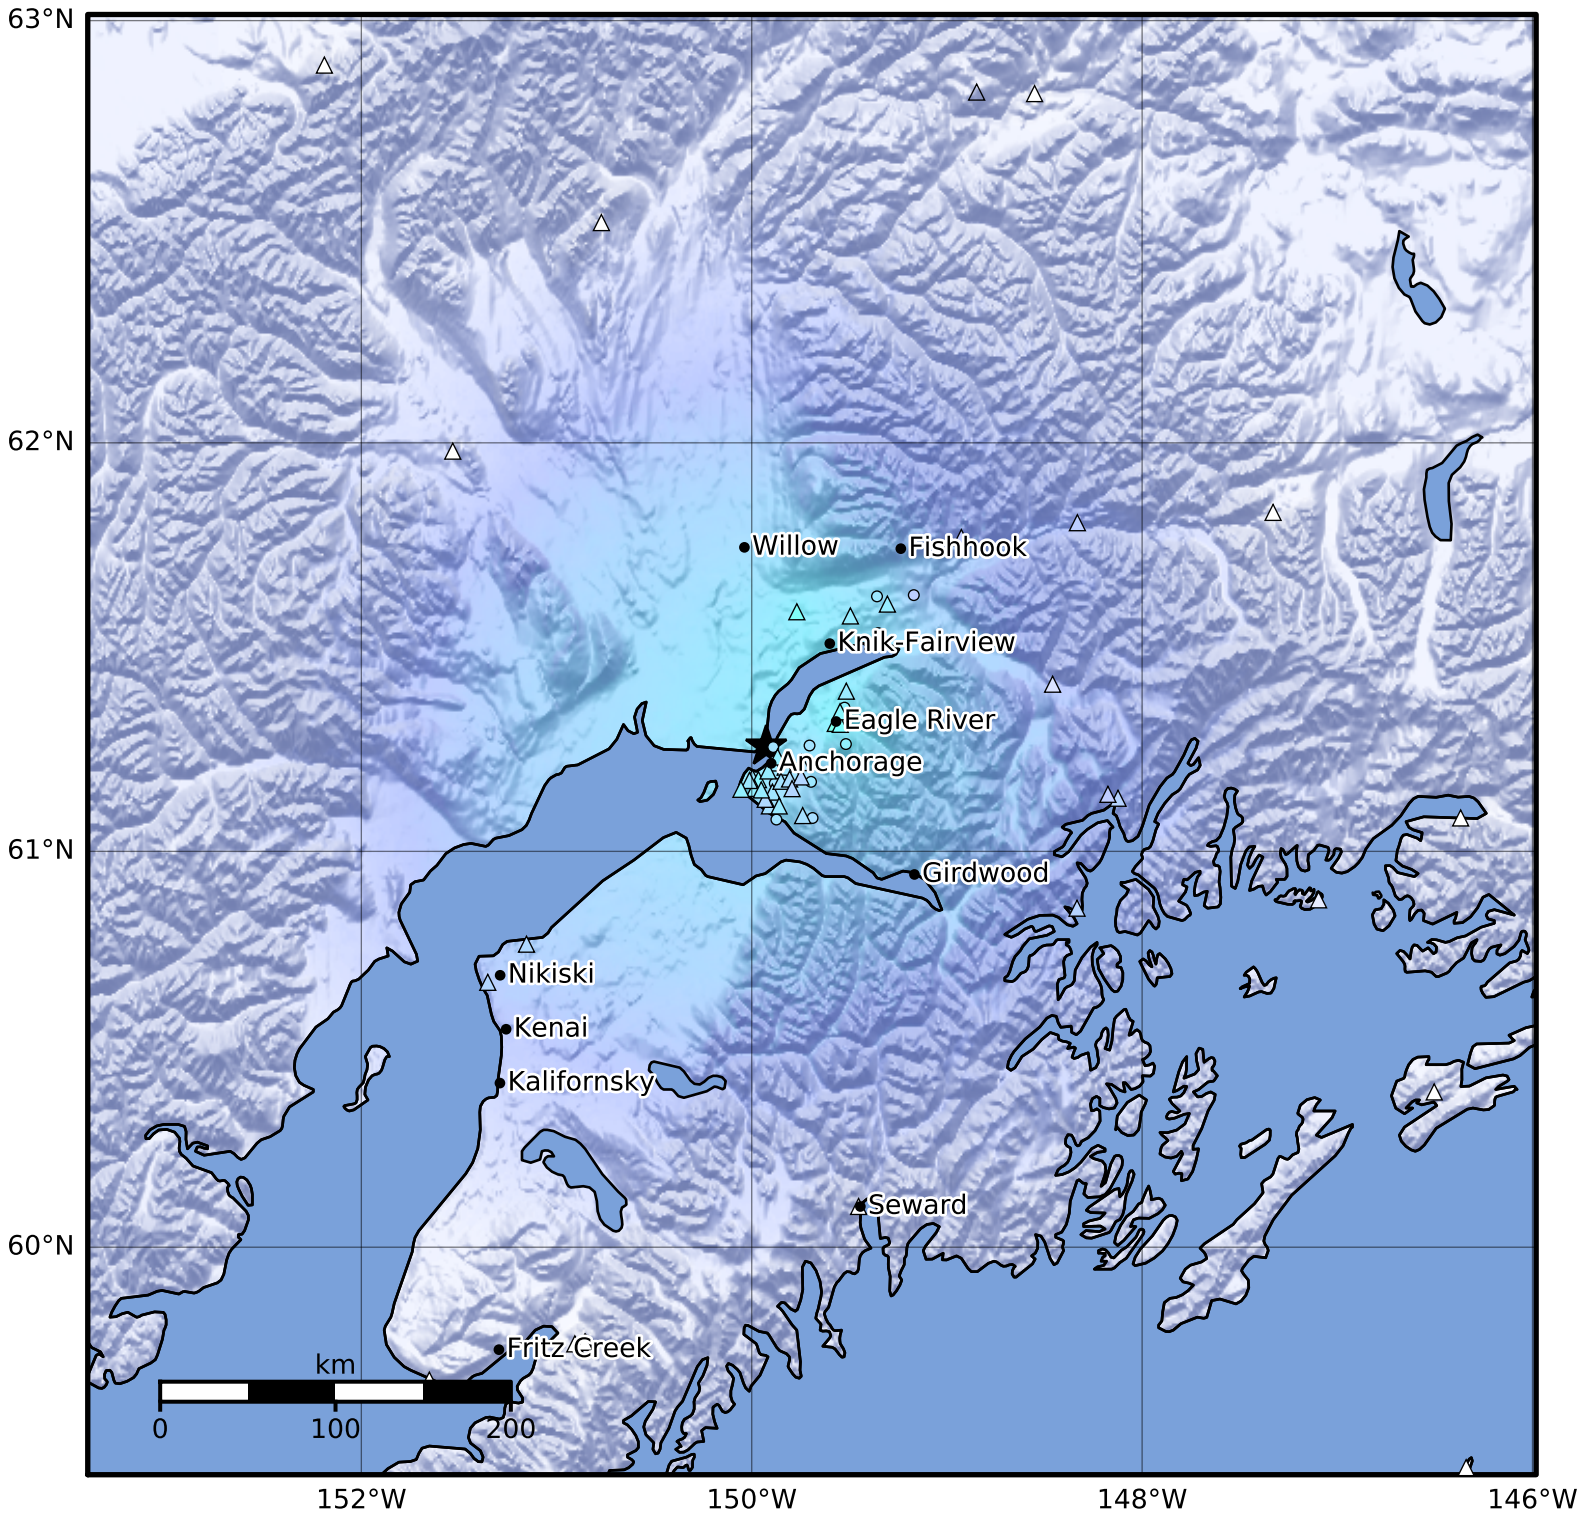

Macroseismic Intensity Map Alaska Earthquake Center
 ShakeMap: 5 km (3 miles) NNW of Anchorage
 Oct 06, 2023 14:01:18 UTC M4.2 N61.26 W149.93 Depth: 39.6km ID:ak023ctna5d5

SHAKING	Not felt	Weak	Light	Moderate	Strong	Very strong	Severe	Violent	Extreme
DAMAGE	None	None	None	Very light	Light	Moderate	Moderate/heavy	Heavy	Very heavy
PGA(%g)	<0.0464	0.297	2.76	6.2	11.5	21.5	40.1	74.7	>139
PGV(cm/s)	<0.0215	0.135	1.41	4.65	9.64	20	41.4	85.8	>178
INTENSITY	I	II-III	IV	V	VI	VII	VIII	IX	X+

Scale based on Worden et al. (2012)

Version 2: Processed 2023-10-06T14:25:48Z

△ Seismic Instrument ○ Reported Intensity

★ Epicenter