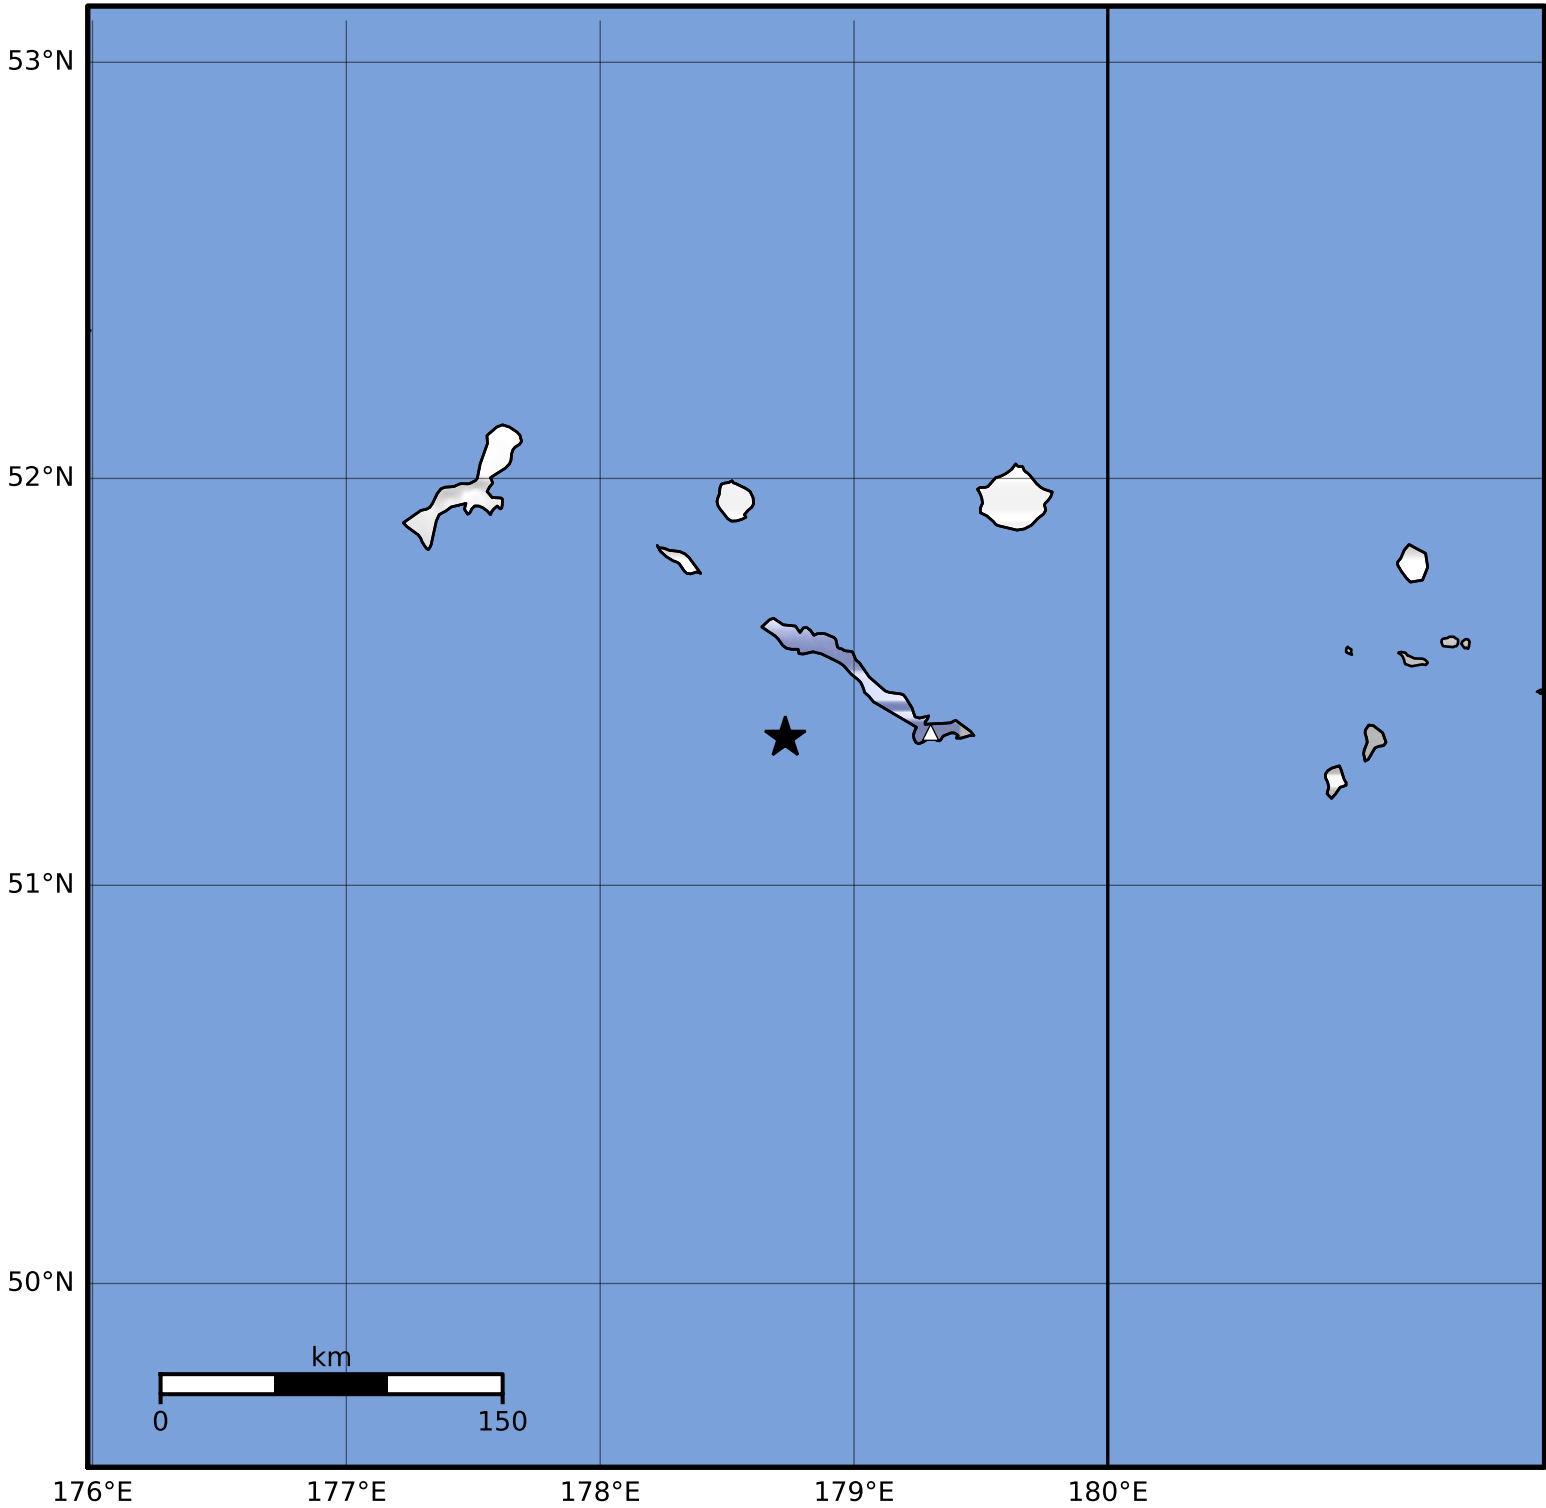

Macroseismic Intensity Map Alaska Earthquake Center
 ShakeMap: 26 km (16 miles) SW of Amchitka
 Oct 06, 2023 16:21:20 UTC M3.7 N51.37 E178.73 Depth: 41.5km ID:ak023ctolb37

SHAKING	Not felt	Weak	Light	Moderate	Strong	Very strong	Severe	Violent	Extreme
DAMAGE	None	None	None	Very light	Light	Moderate	Moderate/heavy	Heavy	Very heavy
PGA(%g)	<0.0464	0.297	2.76	6.2	11.5	21.5	40.1	74.7	>139
PGV(cm/s)	<0.0215	0.135	1.41	4.65	9.64	20	41.4	85.8	>178
INTENSITY	I	II-III	IV	V	VI	VII	VIII	IX	X+

Scale based on Worden et al. (2012)

Version 2: Processed 2023-10-06T16:43:45Z

△ Seismic Instrument ○ Reported Intensity

★ Epicenter