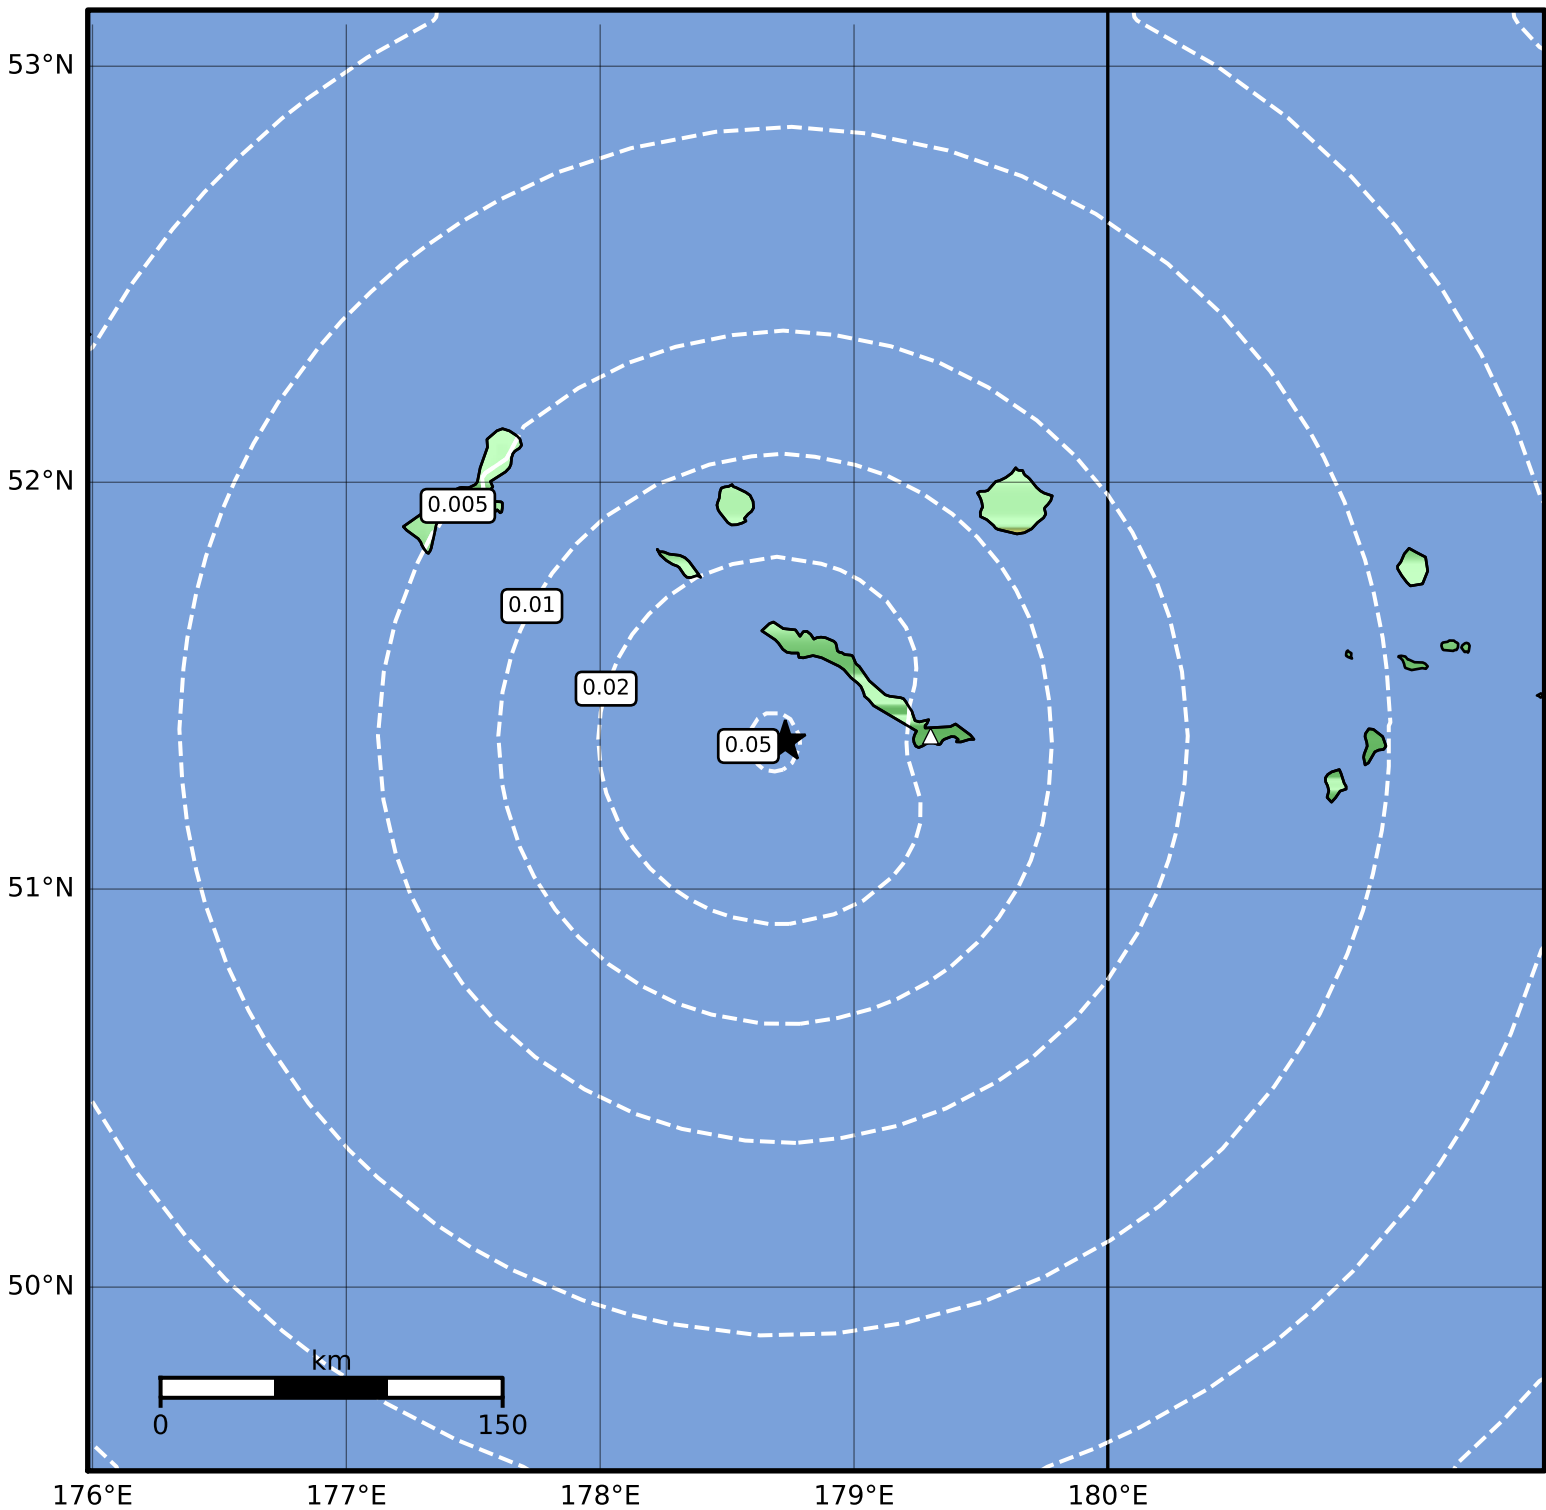

Peak Ground Acceleration Map Alaska Earthquake Center
 ShakeMap: 26 km (16 miles) SW of Amchitka
 Oct 06, 2023 16:21:20 UTC M3.7 N51.37 E178.73 Depth: 41.5km ID:ak023ctolb37

PGA (%g)	0.1	0.2	0.5	1	2	5	10	20	50	100	200
-----------------	------------	------------	------------	----------	----------	----------	-----------	-----------	-----------	------------	------------

Scale based on Worden et al. (2012)

Version 2: Processed 2023-10-06T16:43:45Z

△ Seismic Instrument ○ Reported Intensity

★ Epicenter