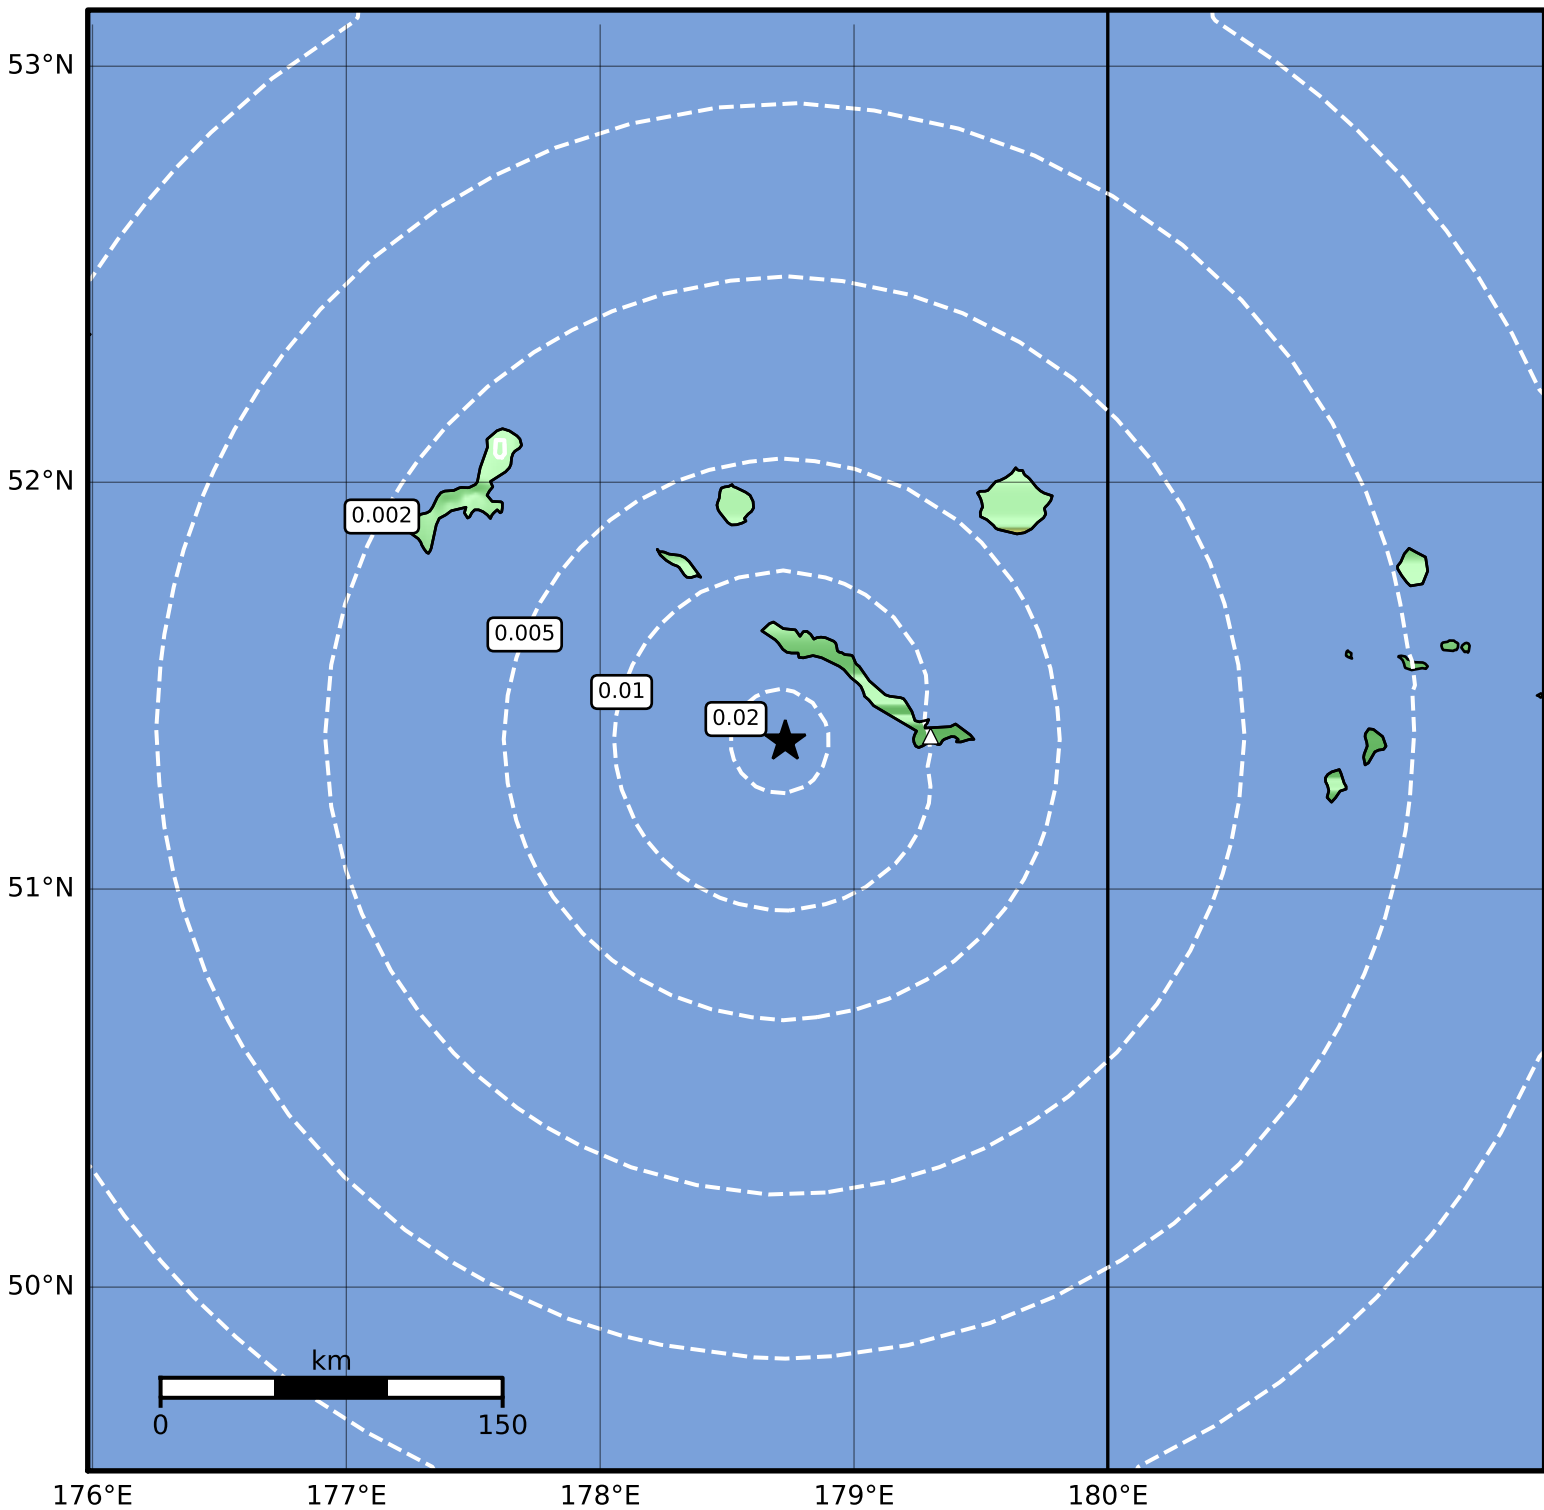

Peak Ground Velocity Map Alaska Earthquake Center  
ShakeMap: 26 km (16 miles) SW of Amchitka  
Oct 06, 2023 16:21:20 UTC M3.7 N51.37 E178.73 Depth: 41.5km ID:ak023ctolb37

<b>PGV (cm/s)</b>	<b>0.1</b>	<b>0.2</b>	<b>0.5</b>	<b>1</b>	<b>2</b>	<b>5</b>	<b>10</b>	<b>20</b>	<b>50</b>	<b>100</b>	<b>200</b>
-------------------	------------	------------	------------	----------	----------	----------	-----------	-----------	-----------	------------	------------

Scale based on Worden et al. (2012)

Version 2: Processed 2023-10-06T16:43:45Z

△ Seismic Instrument ○ Reported Intensity

★ Epicenter