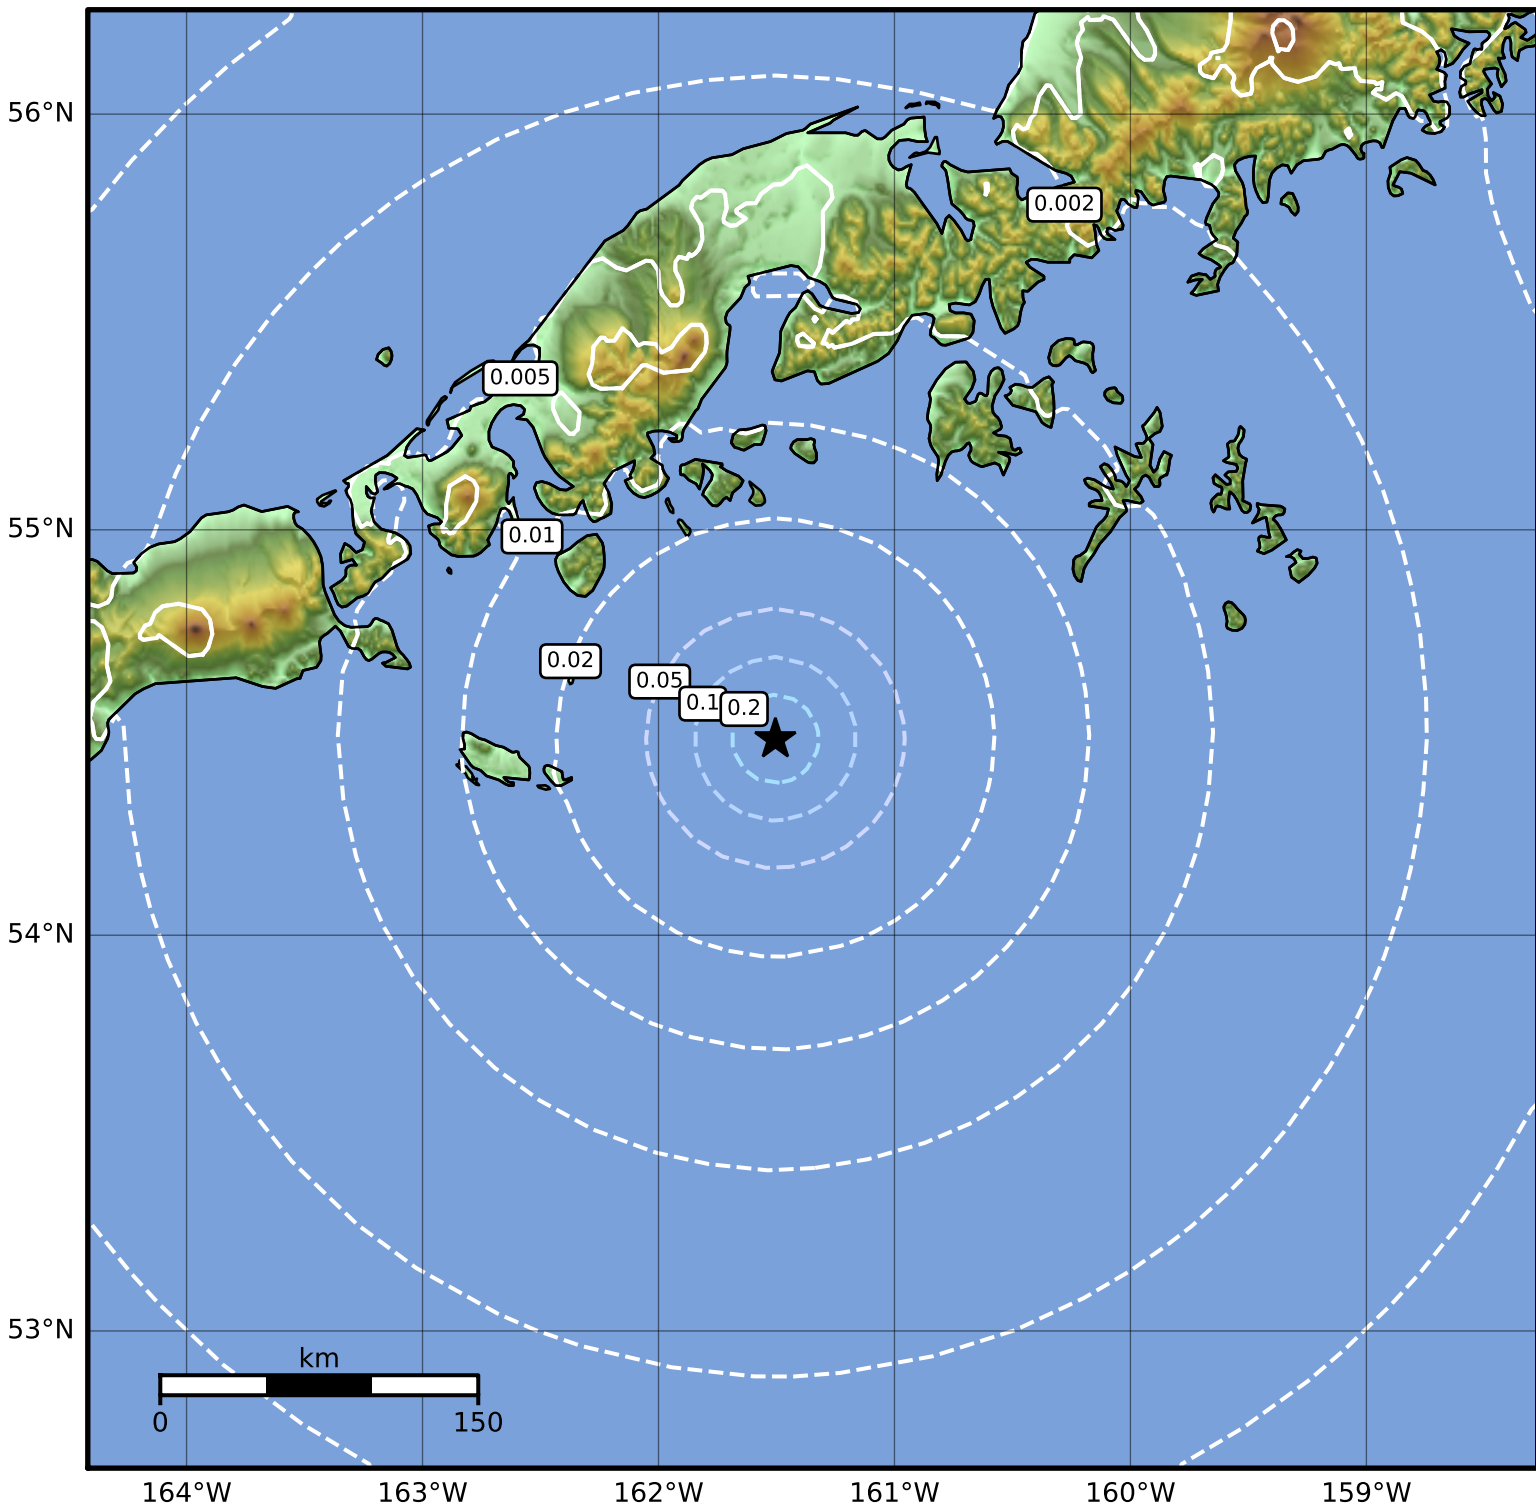

Peak Ground Velocity Map Alaska Earthquake Center  
ShakeMap: 82 km (51 miles) SE of King Cove  
Oct 07, 2023 02:49:20 UTC M3.9 N54.49 W161.50 Depth: 11.8km ID:ak023cv3yl15

PGV (cm/s)	0.1	0.2	0.5	1	2	5	10	20	50	100	200
------------	-----	-----	-----	---	---	---	----	----	----	-----	-----

Scale based on Worden et al. (2012)

Version 2: Processed 2023-10-07T03:13:53Z

△ Seismic Instrument ○ Reported Intensity

★ Epicenter