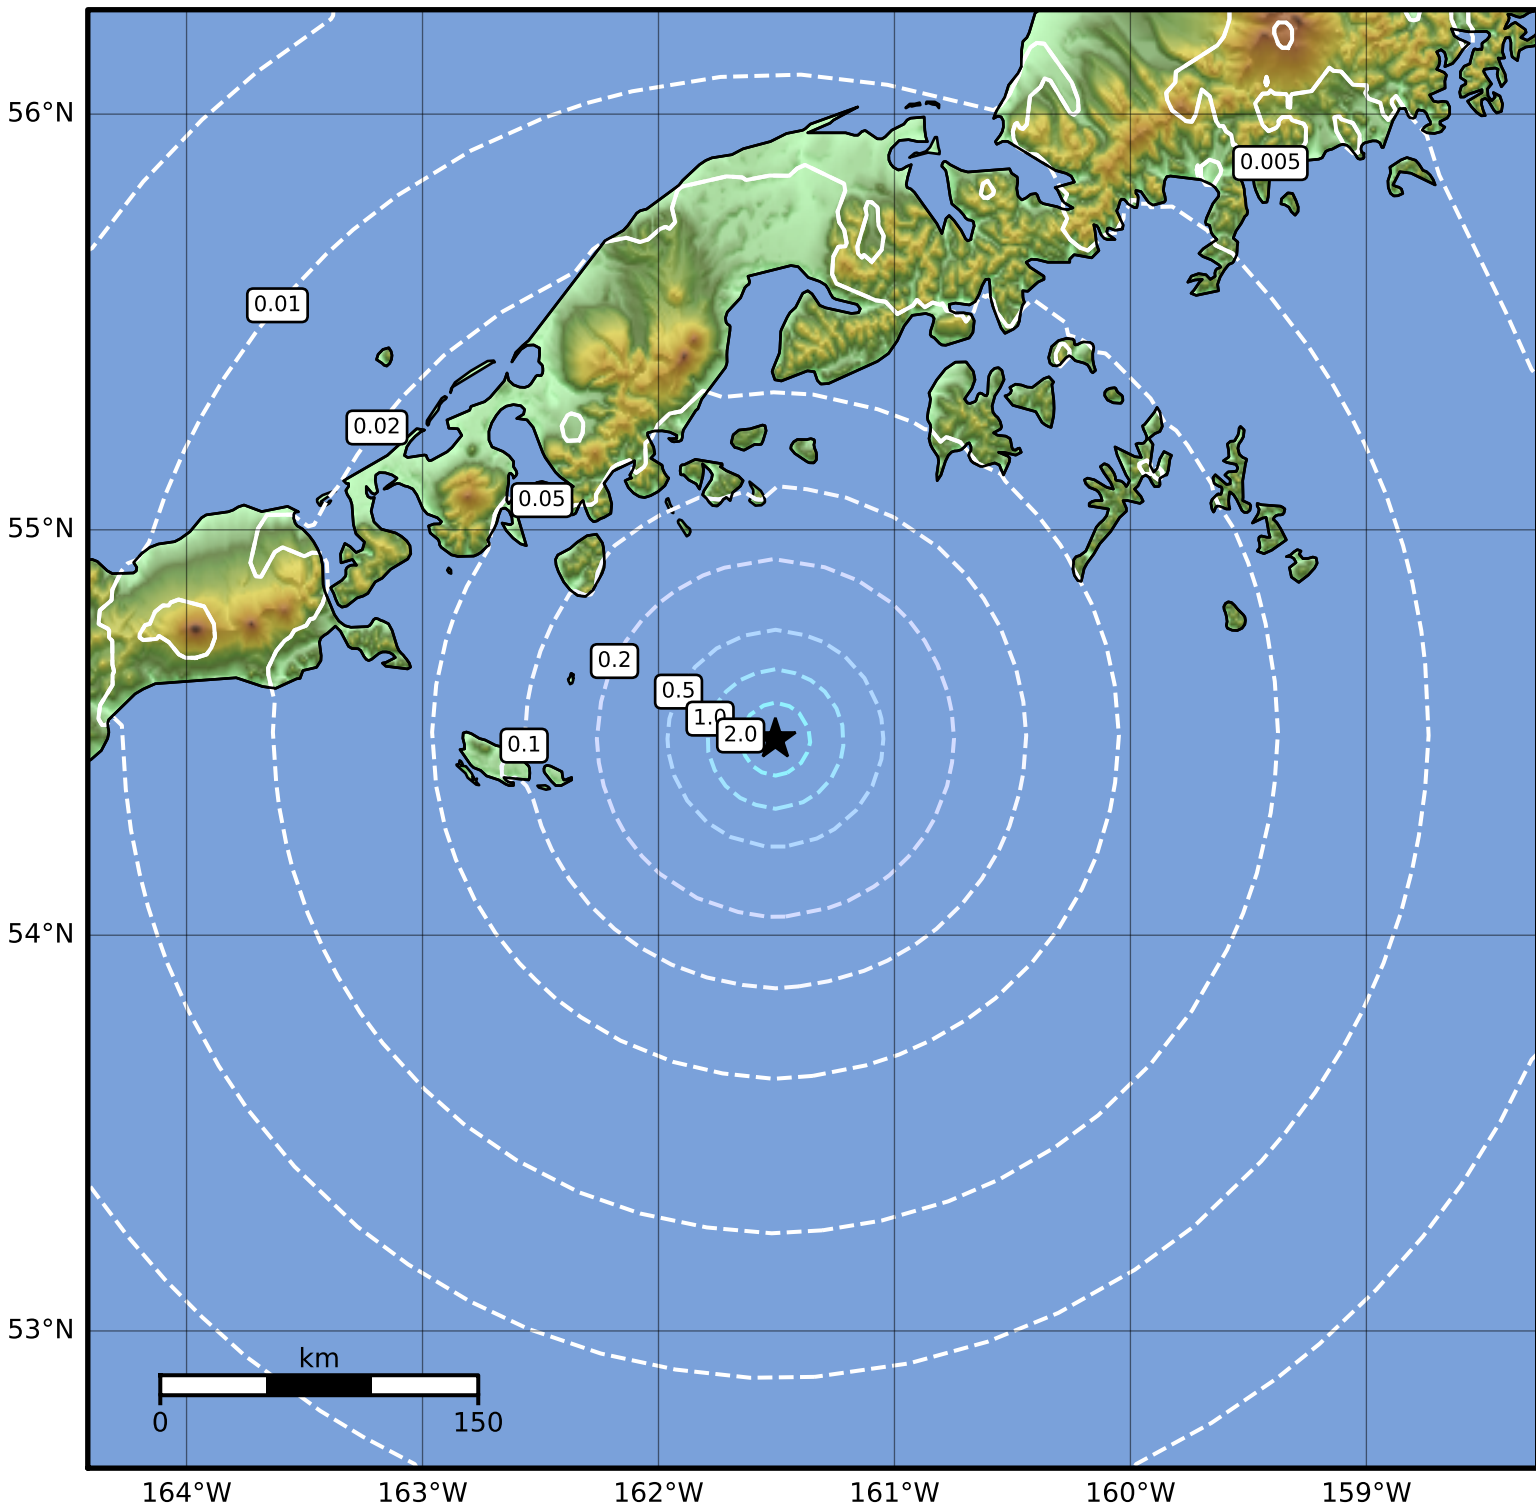

0.3 Second Peak Spectral Acceleration Map Alaska Earthquake Center  
 ShakeMap: 82 km (51 miles) SE of King Cove  
 Oct 07, 2023 02:49:20 UTC M3.9 N54.49 W161.50 Depth: 11.8km ID:ak023cv3yl15

<b>SA(0.3) (%g)</b>	<b>0.1</b>	<b>0.2</b>	<b>0.5</b>	<b>1</b>	<b>2</b>	<b>5</b>	<b>10</b>	<b>20</b>	<b>50</b>	<b>100</b>	<b>200</b>
---------------------	------------	------------	------------	----------	----------	----------	-----------	-----------	-----------	------------	------------

Scale based on Worden et al. (2012)

Version 2: Processed 2023-10-07T03:13:53Z

△ Seismic Instrument    ○ Reported Intensity

★ Epicenter