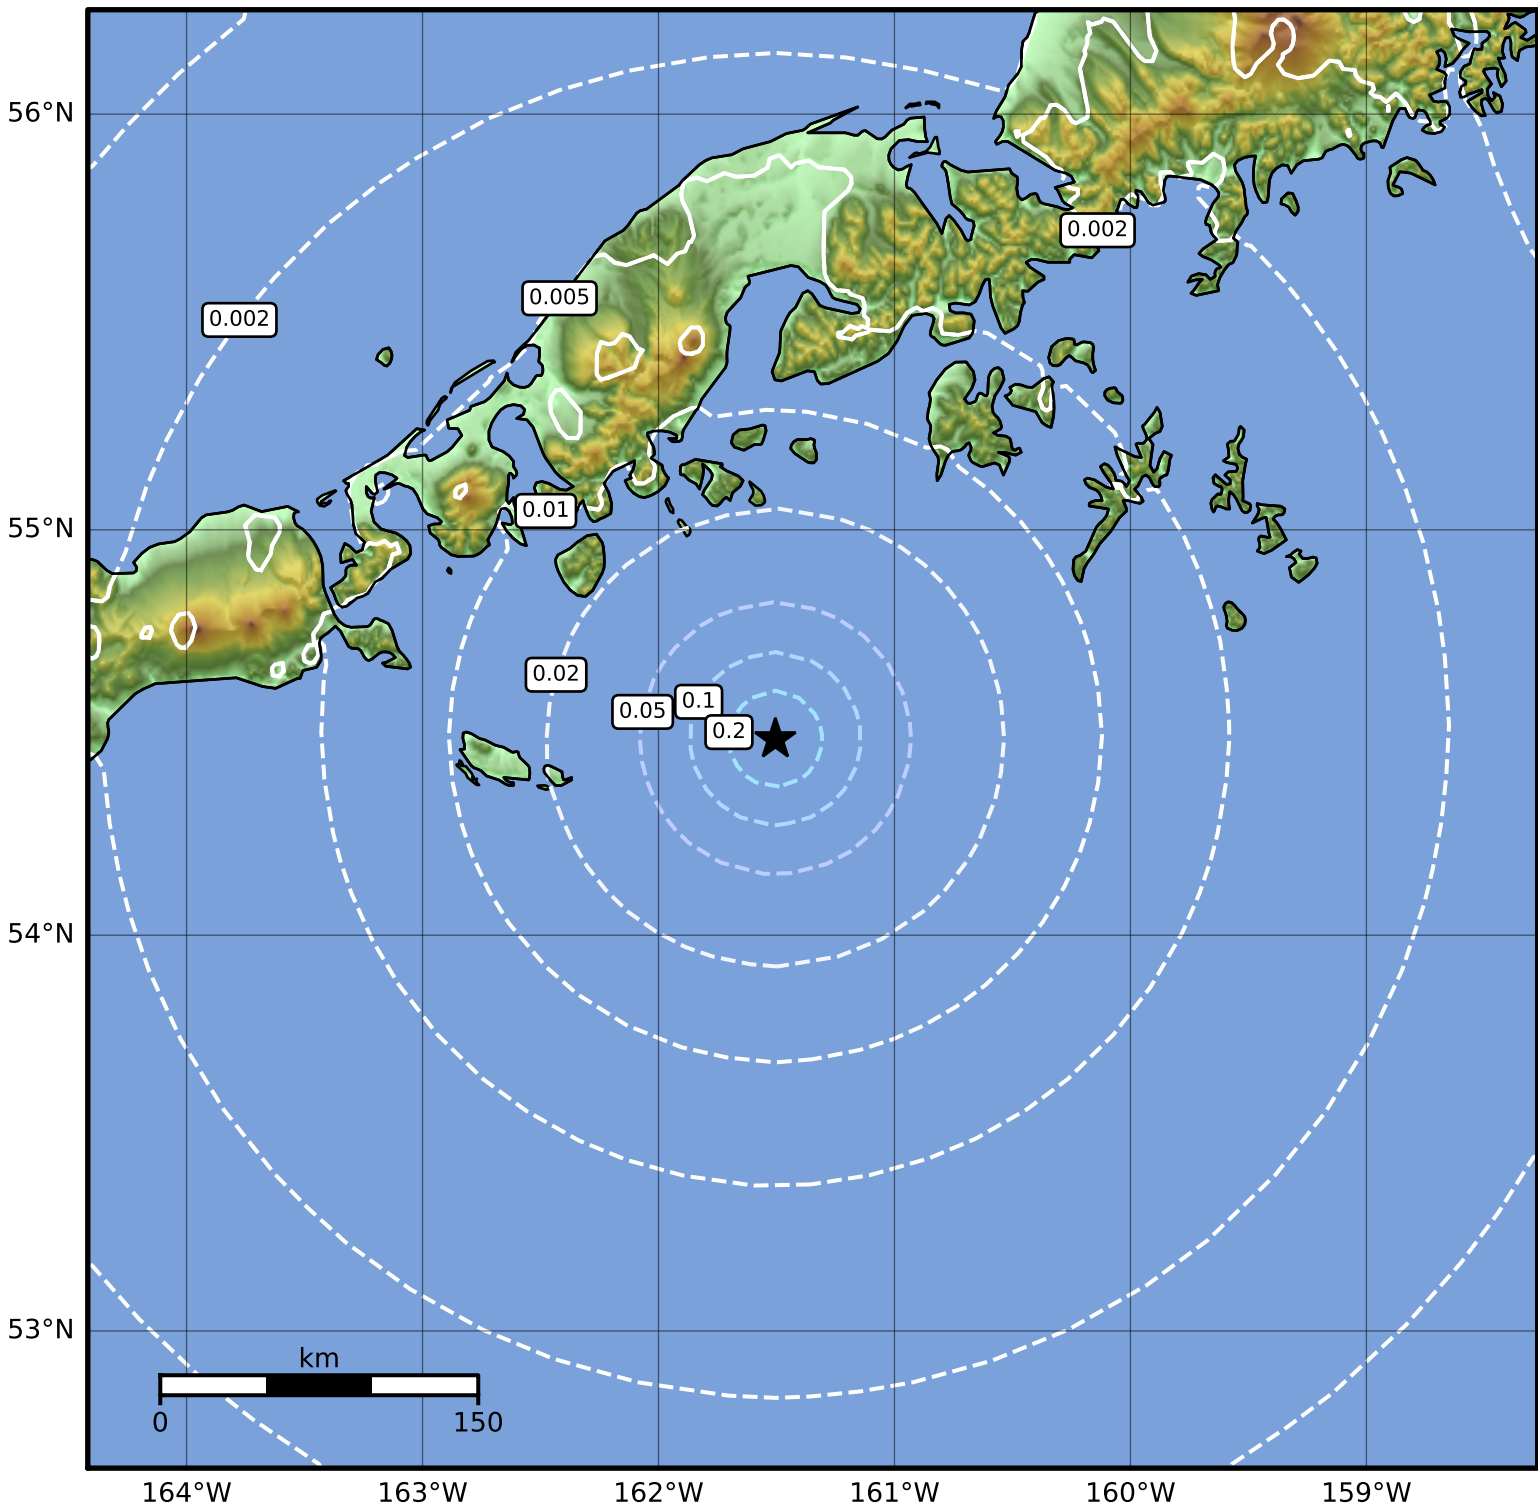

1.0 Second Peak Spectral Acceleration Map Alaska Earthquake Center
 ShakeMap: 82 km (51 miles) SE of King Cove
 Oct 07, 2023 02:49:20 UTC M3.9 N54.49 W161.50 Depth: 11.8km ID:ak023cv3yl15

SA(1.0) (%g)	0.1	0.2	0.5	1	2	5	10	20	50	100	200
---------------------	------------	------------	------------	----------	----------	----------	-----------	-----------	-----------	------------	------------

Scale based on Worden et al. (2012)

Version 2: Processed 2023-10-07T03:13:53Z

△ Seismic Instrument ○ Reported Intensity

★ Epicenter