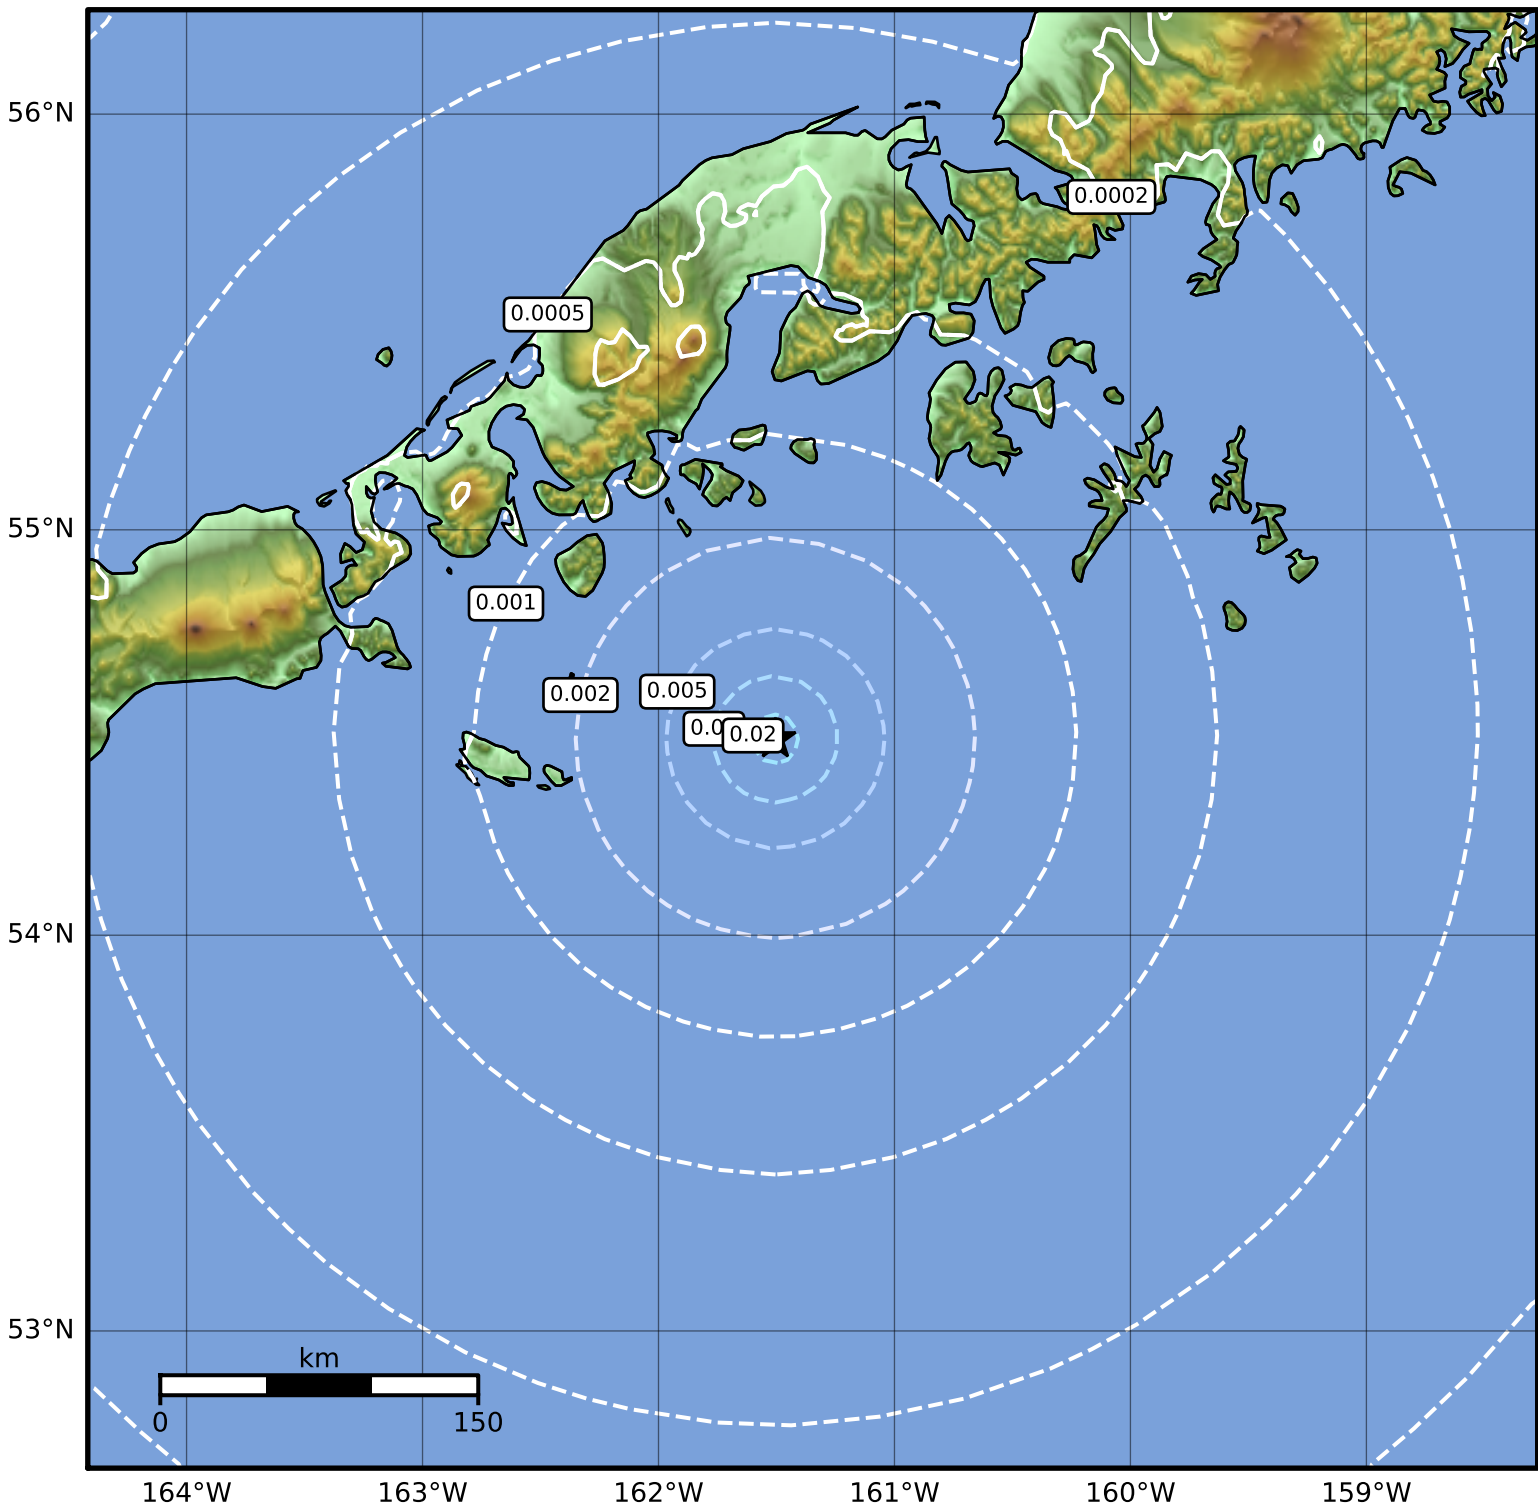

3.0 Second Peak Spectral Acceleration Map Alaska Earthquake Center
 ShakeMap: 82 km (51 miles) SE of King Cove
 Oct 07, 2023 02:49:20 UTC M3.9 N54.49 W161.50 Depth: 11.8km ID:ak023cv3yl15

Scale based on Worden et al. (2012)

Version 2: Processed 2023-10-07T03:13:53Z

△ Seismic Instrument ○ Reported Intensity

★ Epicenter