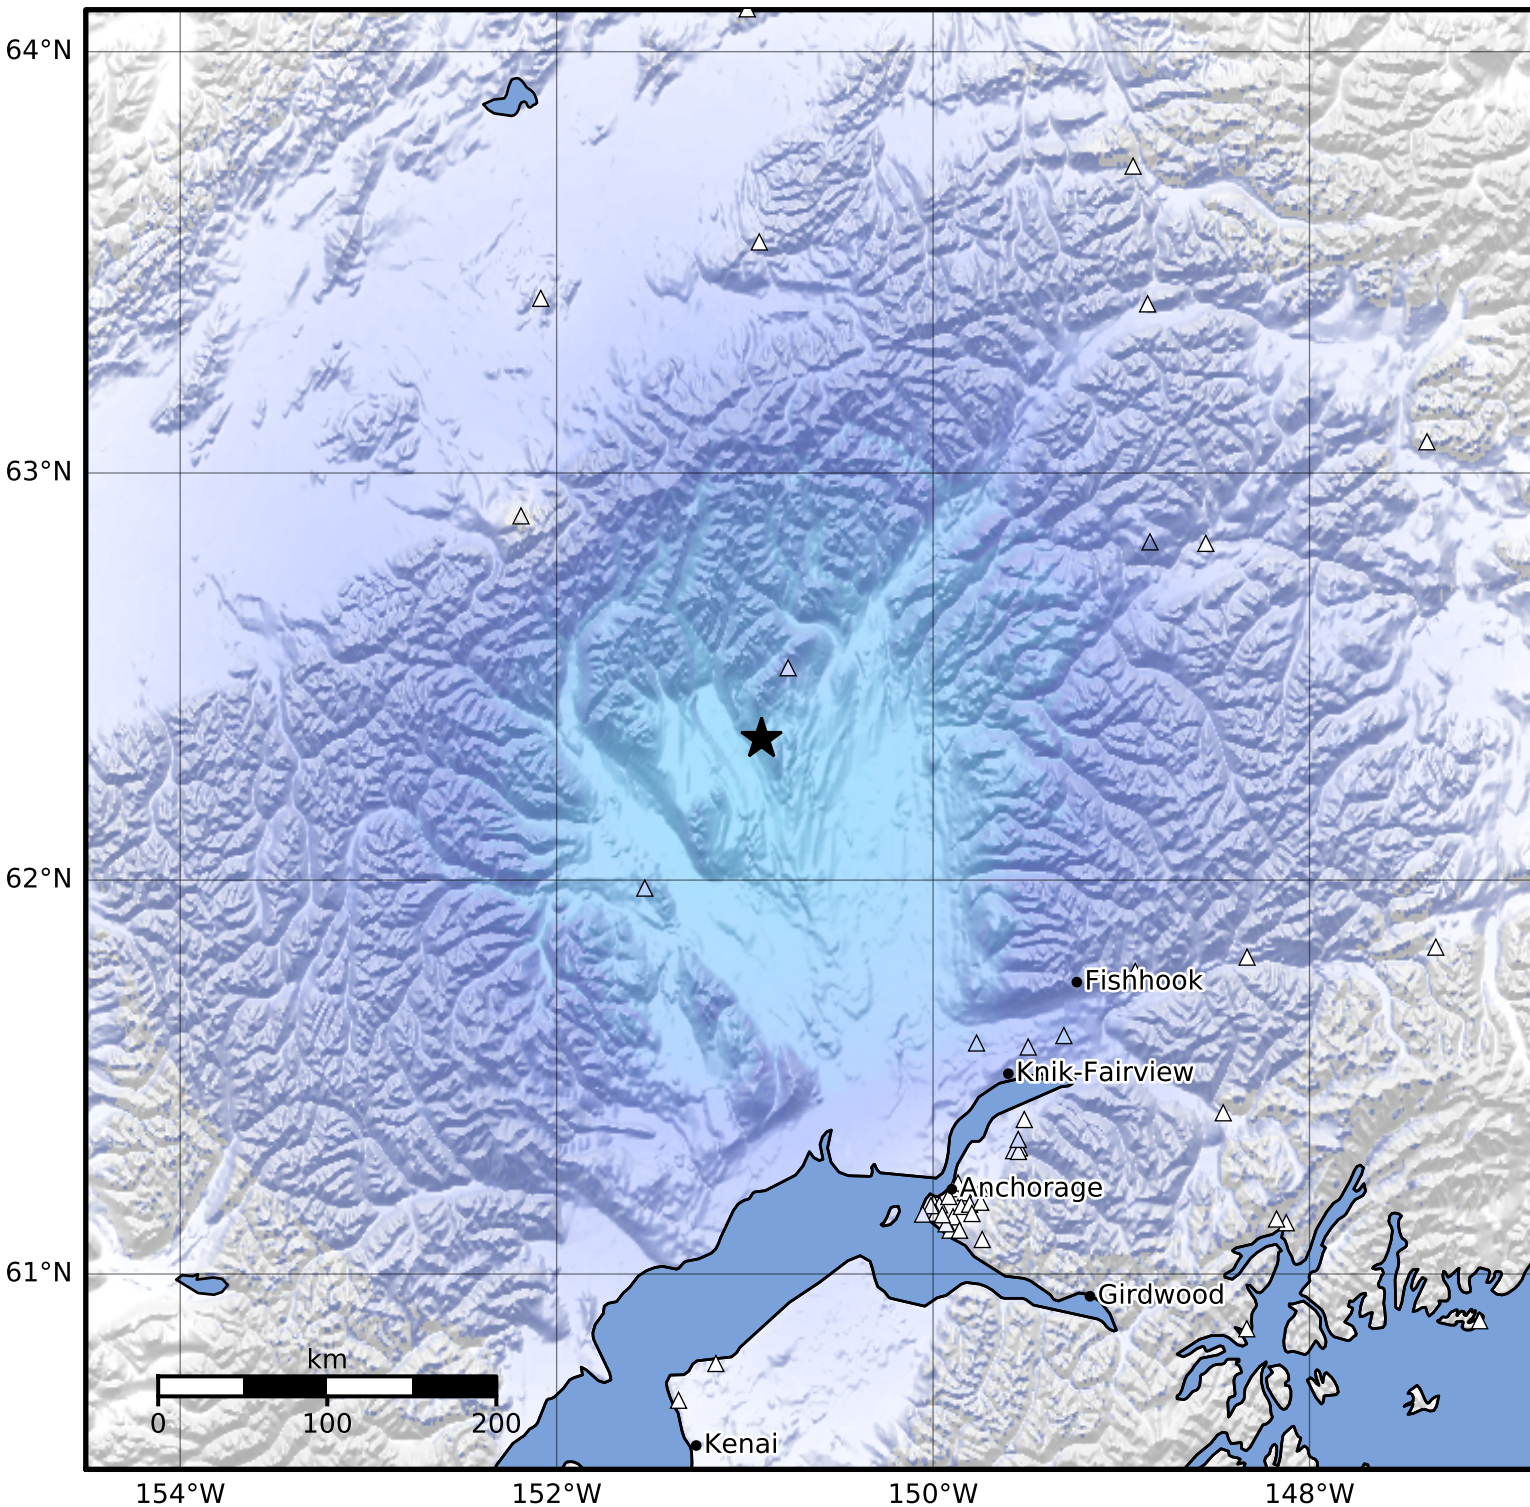

Macroseismic Intensity Map Alaska Earthquake Center  
 ShakeMap: 42 km (26 miles) W of Talkeetna  
 Oct 07, 2023 03:48:46 UTC M3.9 N62.35 W150.91 Depth: 68.5km ID:ak023cv4juze

SHAKING	Not felt	Weak	Light	Moderate	Strong	Very strong	Severe	Violent	Extreme
DAMAGE	None	None	None	Very light	Light	Moderate	Moderate/heavy	Heavy	Very heavy
PGA(%g)	<0.0464	0.297	2.76	6.2	11.5	21.5	40.1	74.7	>139
PGV(cm/s)	<0.0215	0.135	1.41	4.65	9.64	20	41.4	85.8	>178
INTENSITY	<b>I</b>	<b>II-III</b>	<b>IV</b>	<b>V</b>	<b>VI</b>	<b>VII</b>	<b>VIII</b>	<b>IX</b>	<b>X+</b>

Scale based on Worden et al. (2012)

Version 2: Processed 2023-10-07T04:14:58Z

△ Seismic Instrument ○ Reported Intensity

★ Epicenter