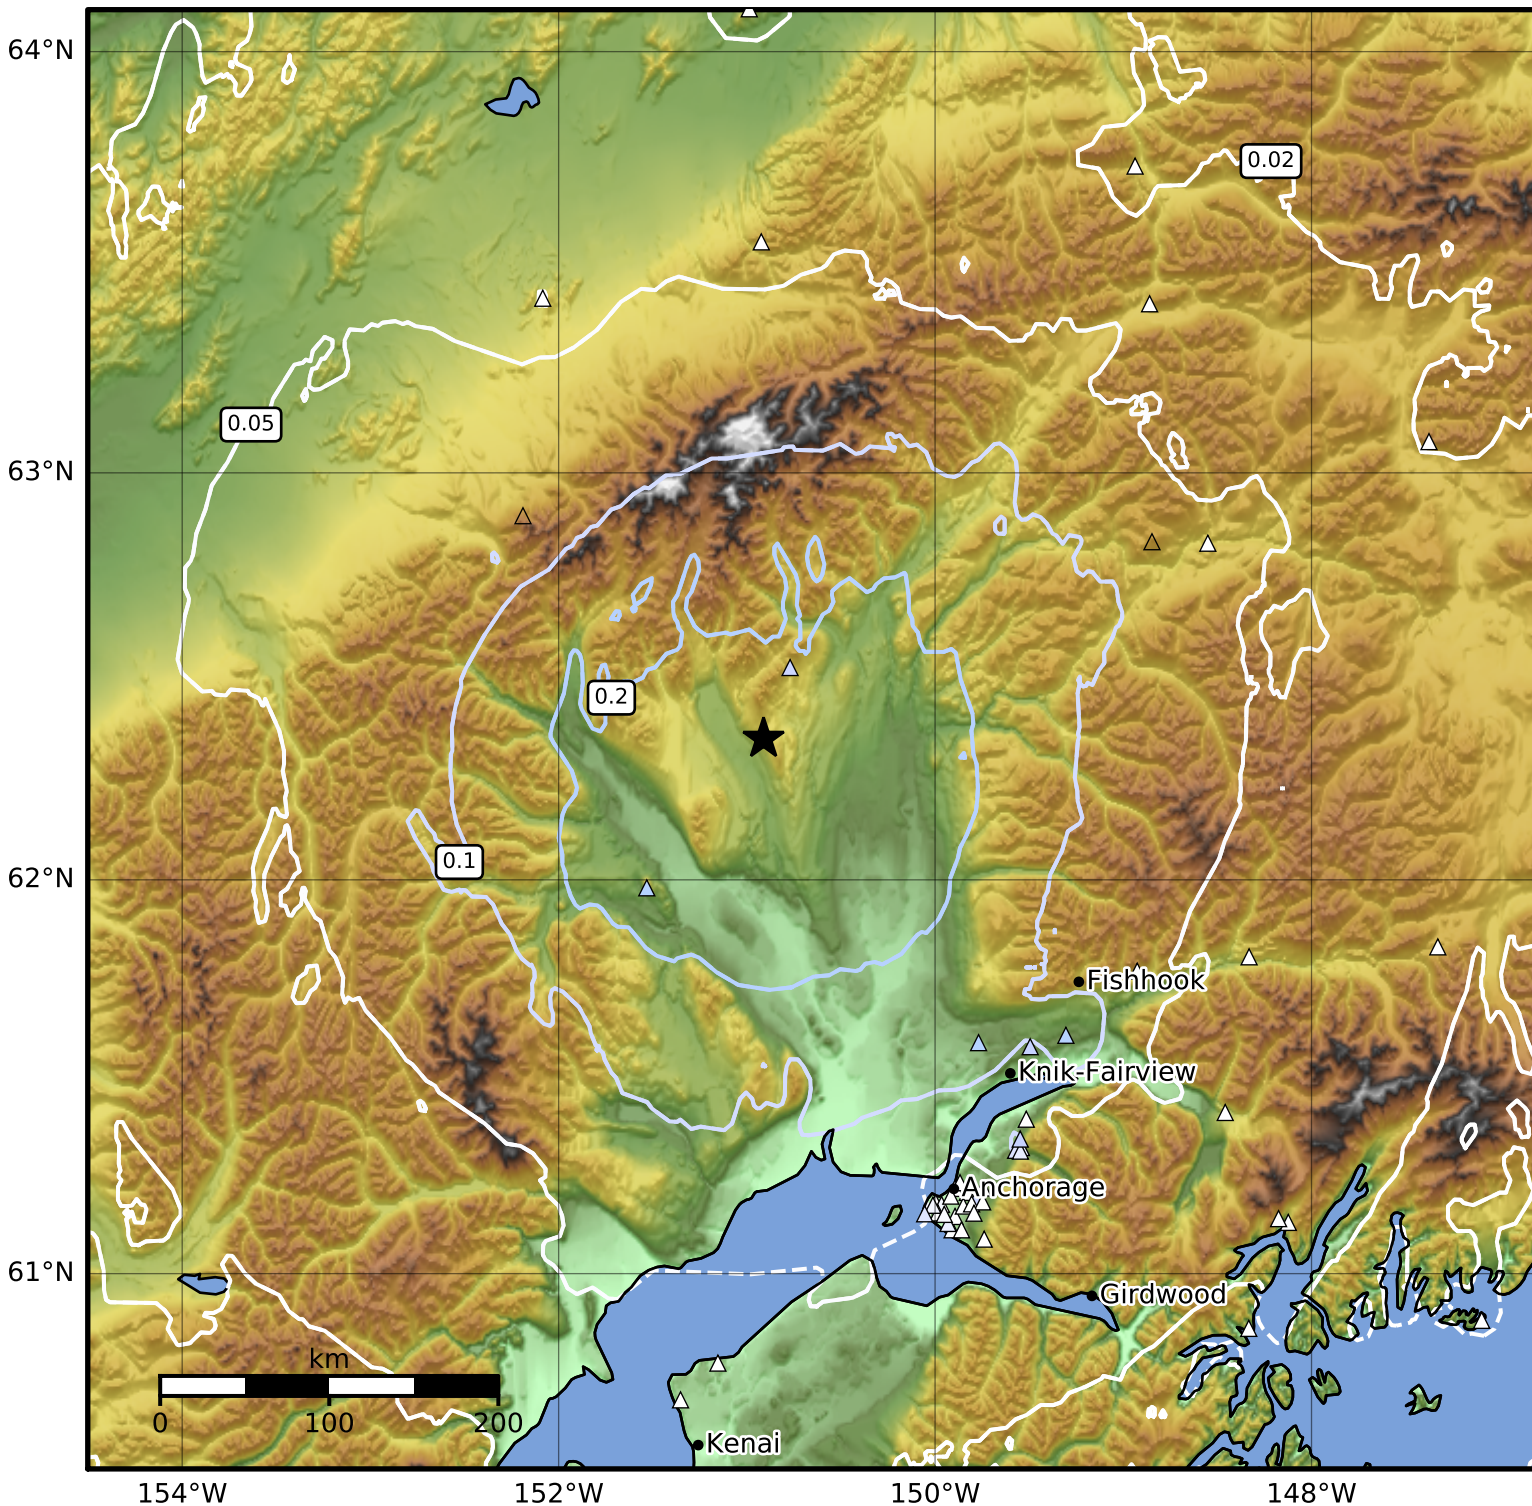

Peak Ground Acceleration Map Alaska Earthquake Center
 ShakeMap: 42 km (26 miles) W of Talkeetna
 Oct 07, 2023 03:48:46 UTC M3.9 N62.35 W150.91 Depth: 68.5km ID:ak023cv4juze

PGA (%g)	0.1	0.2	0.5	1	2	5	10	20	50	100	200
----------	-----	-----	-----	---	---	---	----	----	----	-----	-----

Scale based on Worden et al. (2012)

Version 2: Processed 2023-10-07T04:14:58Z

△ Seismic Instrument ○ Reported Intensity

★ Epicenter