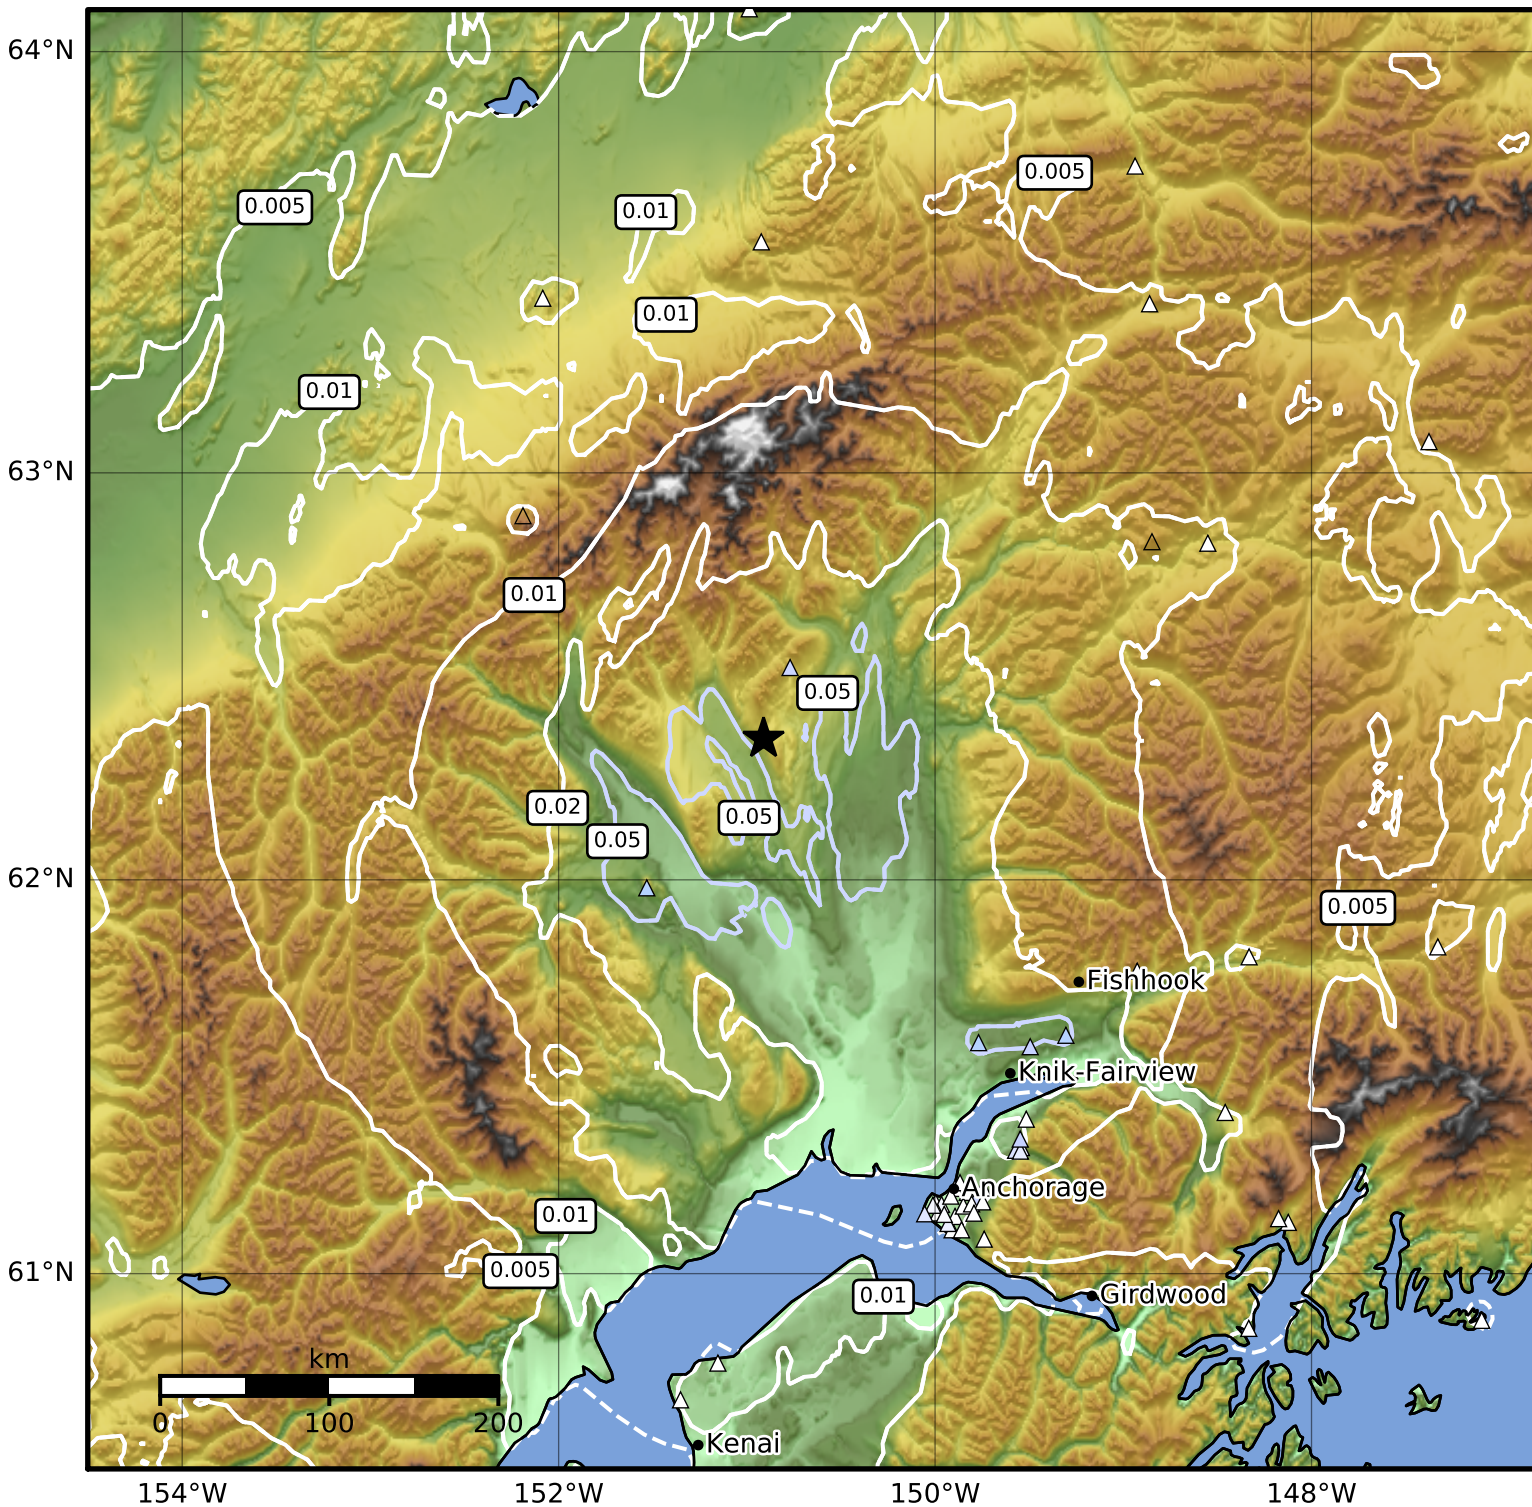

Peak Ground Velocity Map Alaska Earthquake Center
 ShakeMap: 42 km (26 miles) W of Talkeetna
 Oct 07, 2023 03:48:46 UTC M3.9 N62.35 W150.91 Depth: 68.5km ID:ak023cv4juze

PGV (cm/s)	0.1	0.2	0.5	1	2	5	10	20	50	100	200
------------	-----	-----	-----	---	---	---	----	----	----	-----	-----

Scale based on Worden et al. (2012)

Version 2: Processed 2023-10-07T04:14:58Z

△ Seismic Instrument ○ Reported Intensity

★ Epicenter