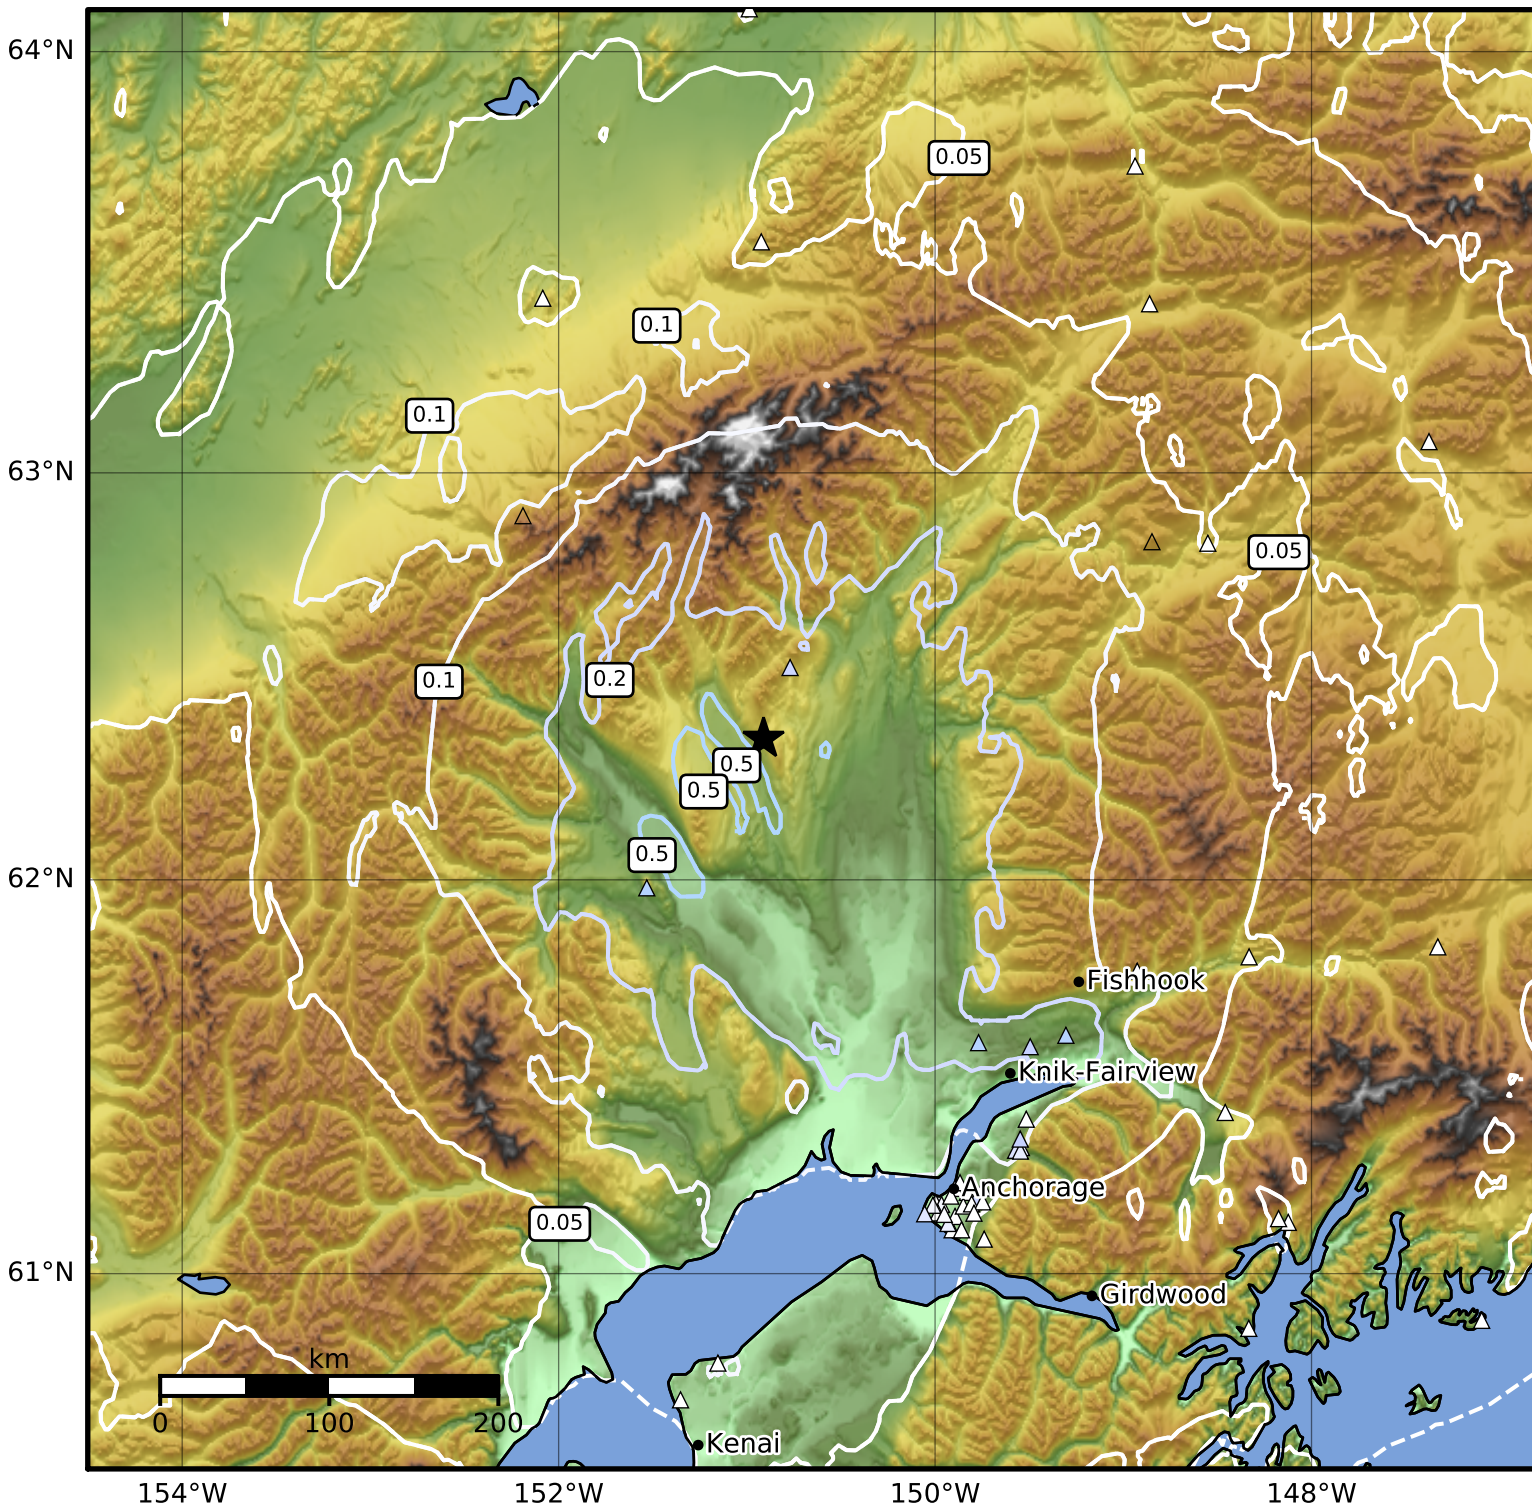

0.3 Second Peak Spectral Acceleration Map Alaska Earthquake Center
 ShakeMap: 42 km (26 miles) W of Talkeetna
 Oct 07, 2023 03:48:46 UTC M3.9 N62.35 W150.91 Depth: 68.5km ID:ak023cv4juze

SA(0.3) (%g)	0.1	0.2	0.5	1	2	5	10	20	50	100	200
--------------	-----	-----	-----	---	---	---	----	----	----	-----	-----

Scale based on Worden et al. (2012)

Version 2: Processed 2023-10-07T04:14:58Z

△ Seismic Instrument ○ Reported Intensity

★ Epicenter