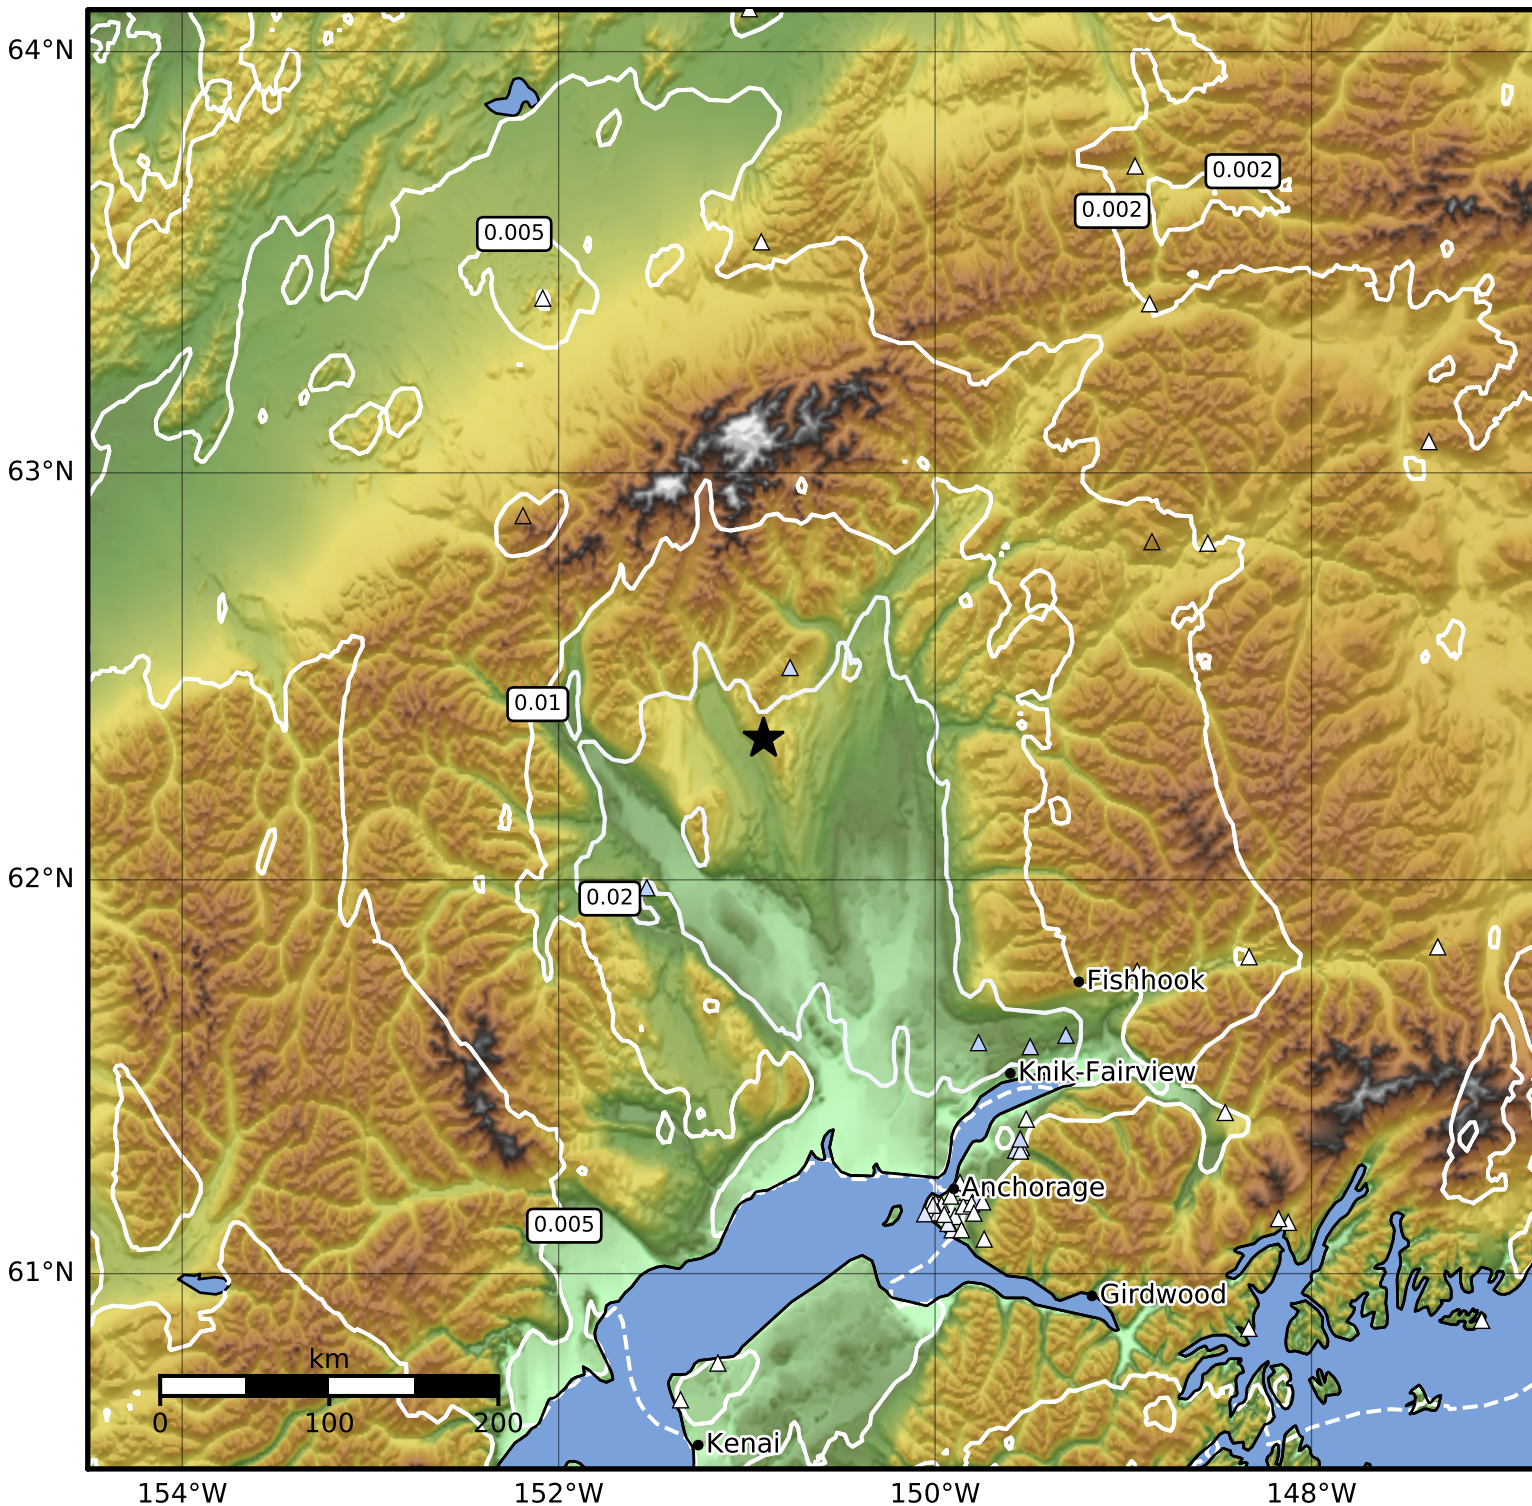

1.0 Second Peak Spectral Acceleration Map Alaska Earthquake Center  
 ShakeMap: 42 km (26 miles) W of Talkeetna  
 Oct 07, 2023 03:48:46 UTC M3.9 N62.35 W150.91 Depth: 68.5km ID:ak023cv4juze

SA(1.0) (%g)	0.1	0.2	0.5	1	2	5	10	20	50	100	200
--------------	-----	-----	-----	---	---	---	----	----	----	-----	-----

Scale based on Worden et al. (2012)

Version 2: Processed 2023-10-07T04:14:58Z

△ Seismic Instrument ○ Reported Intensity

★ Epicenter