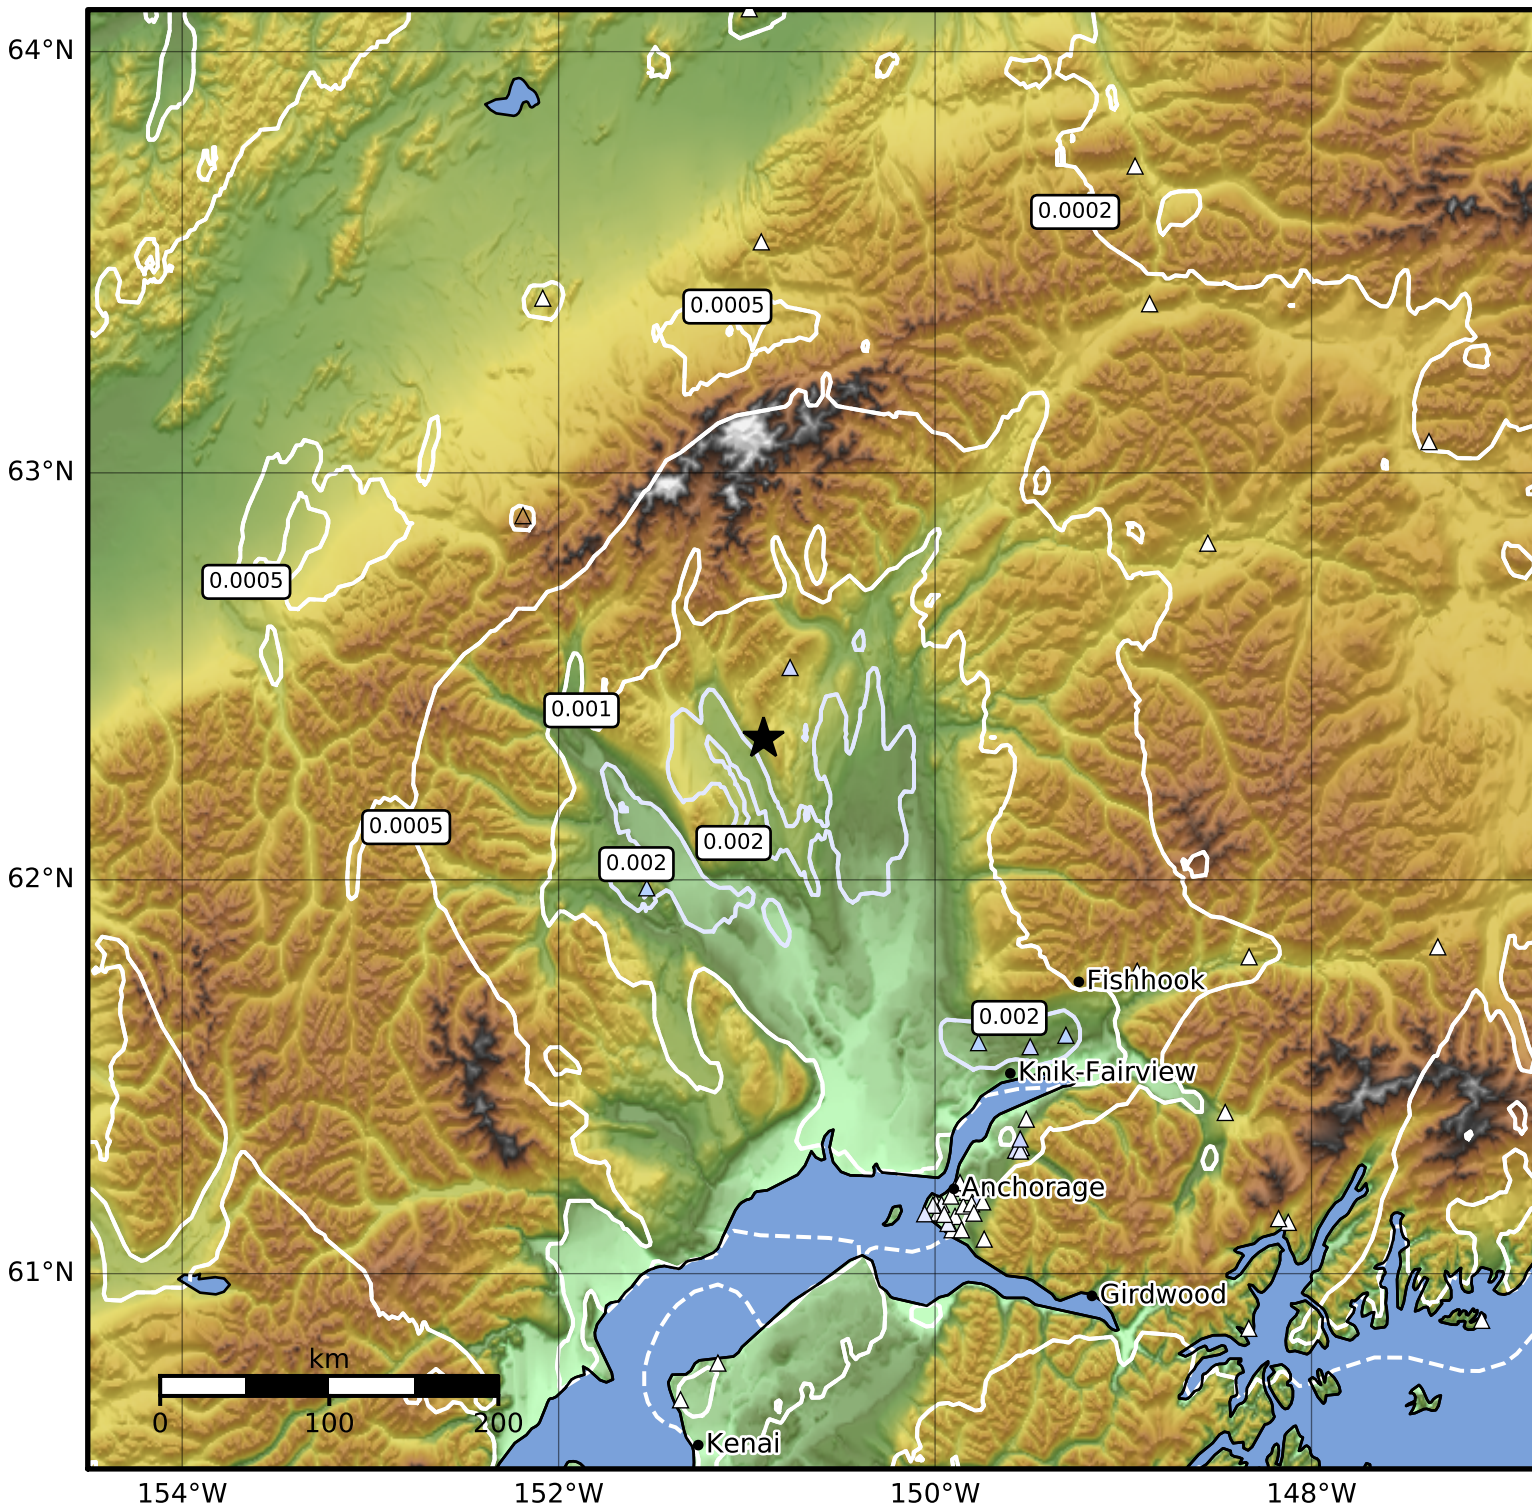

3.0 Second Peak Spectral Acceleration Map Alaska Earthquake Center
 ShakeMap: 42 km (26 miles) W of Talkeetna
 Oct 07, 2023 03:48:46 UTC M3.9 N62.35 W150.91 Depth: 68.5km ID:ak023cv4juze

Scale based on Worden et al. (2012)

Version 2: Processed 2023-10-07T04:14:58Z

△ Seismic Instrument ○ Reported Intensity

★ Epicenter